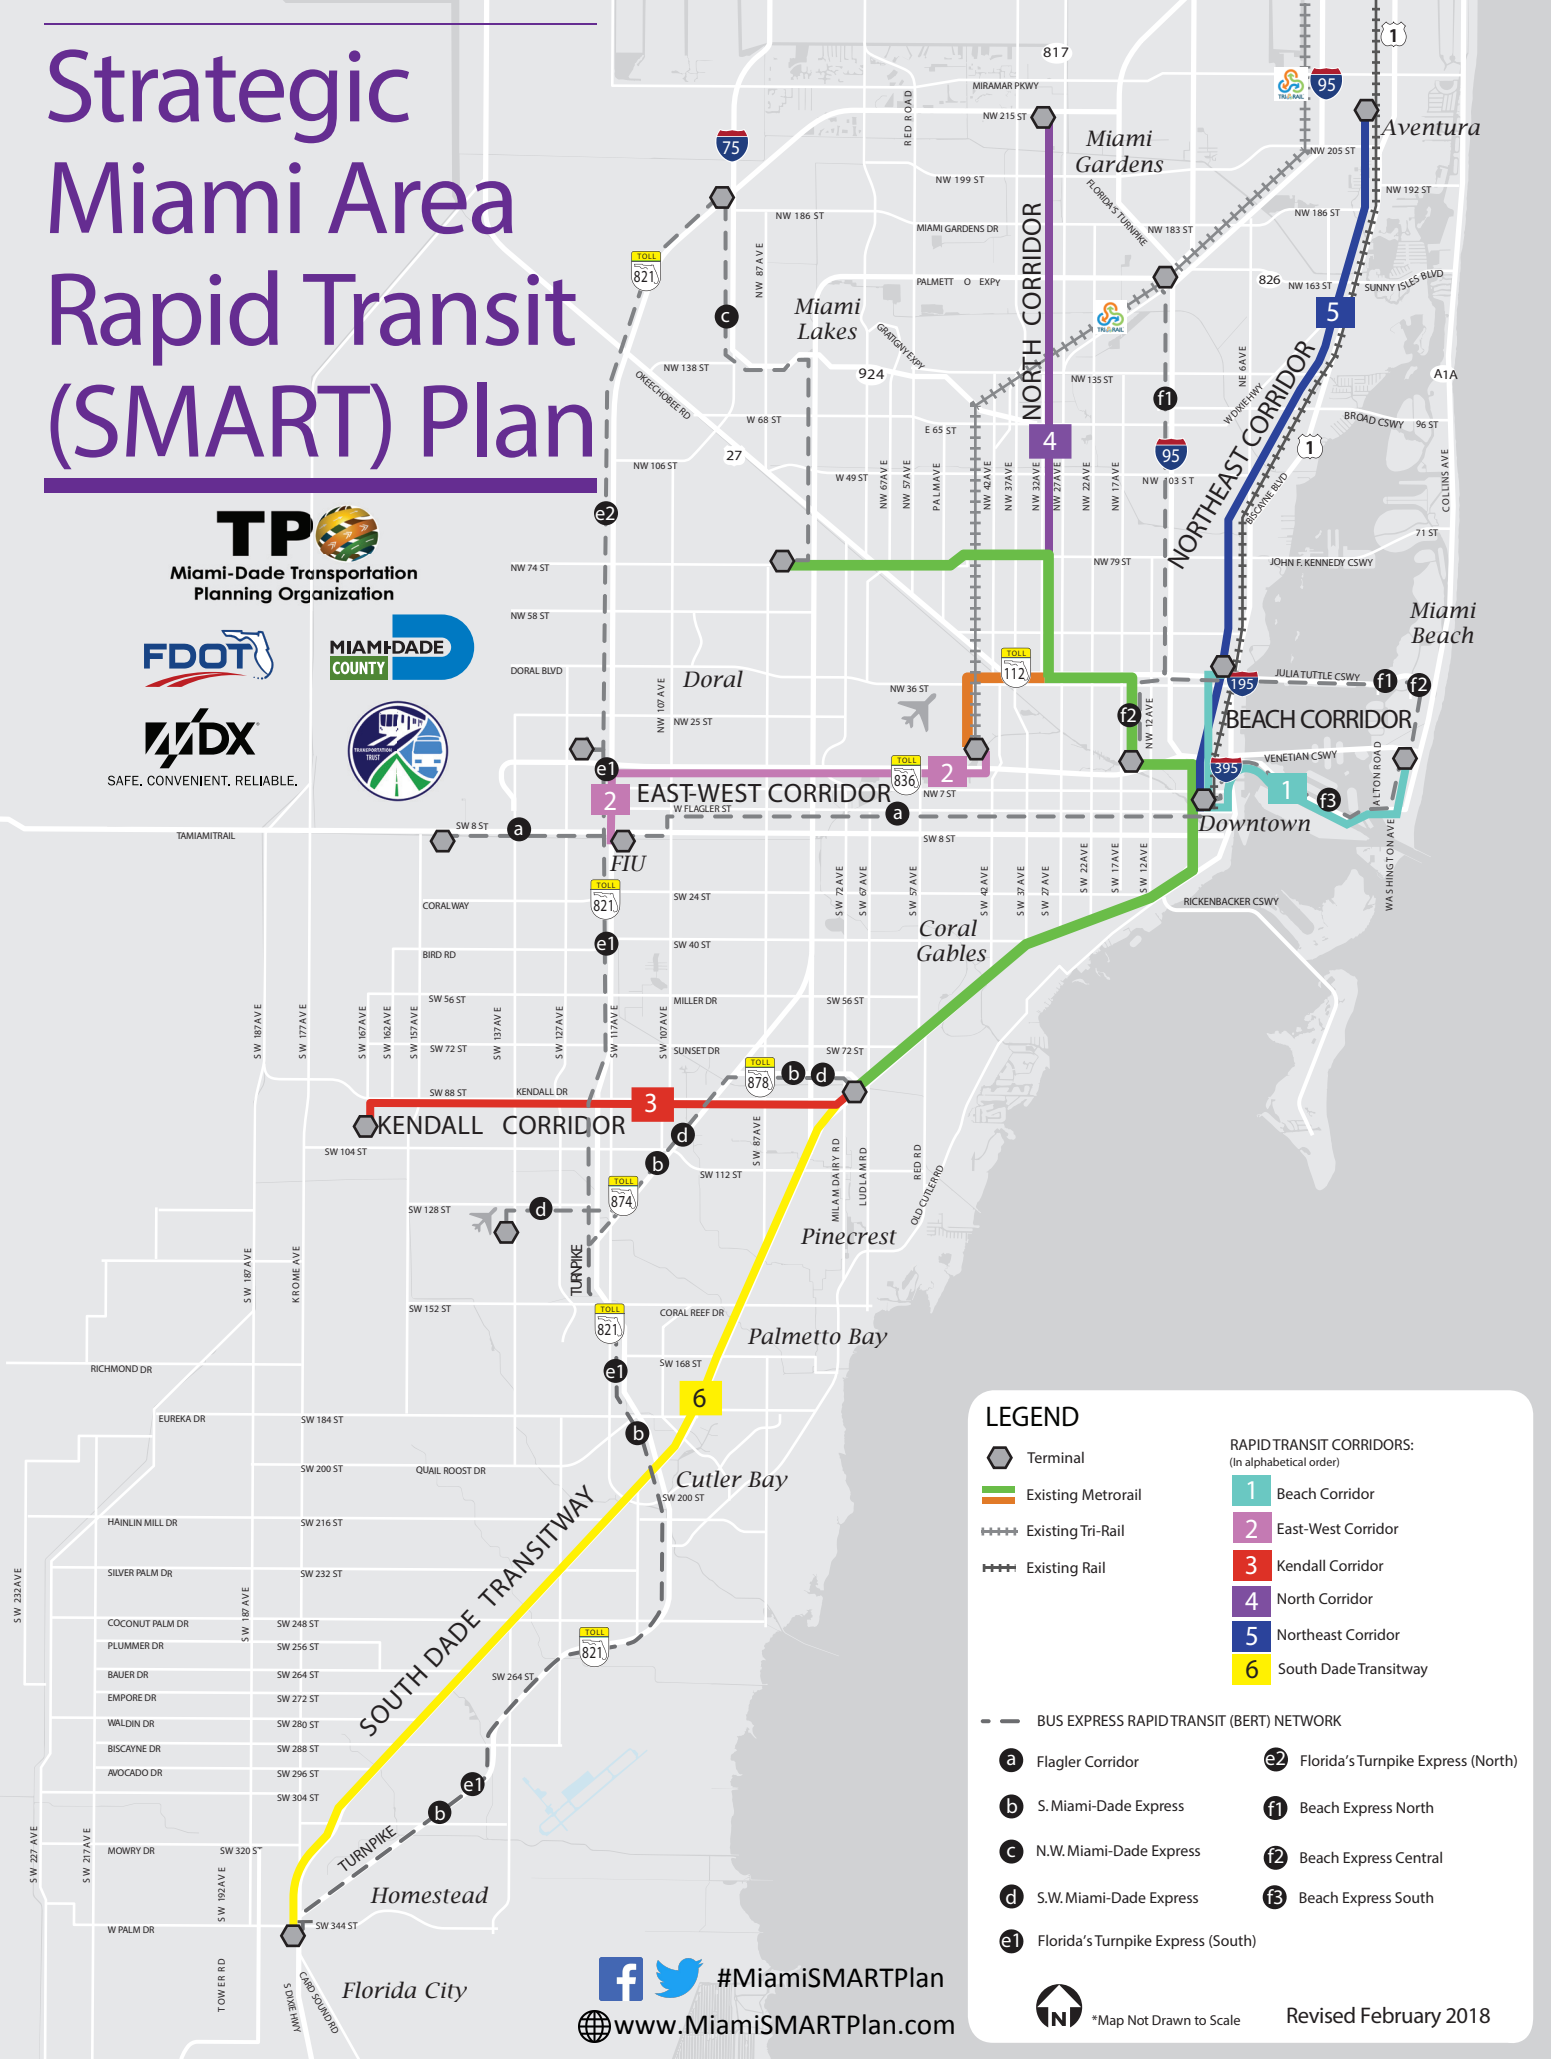

Strategic Miami Area Rapid Transit (SMART) Plan

SAFE. CONVENIENT. RELIABLE.

TAMIAMI TRAIL

LEGEND

Terminal

Existing Metrorail

Existing Tri-Rail

Existing Rail

RAPID TRANSIT CORRIDORS:
(In alphabetical order)

- 1 Beach Corridor
- 2 East-West Corridor
- 3 Kendall Corridor
- 4 North Corridor
- 5 Northeast Corridor
- 6 South Dade Transitway

BUS EXPRESS RAPID TRANSIT (BERT) NETWORK

- a Flagler Corridor
- b S. Miami-Dade Express
- c N.W. Miami-Dade Express
- d S.W. Miami-Dade Express
- e1 Florida's Turnpike Express (South)
- e2 Florida's Turnpike Express (North)
- f1 Beach Express North
- f2 Beach Express Central
- f3 Beach Express South

*Map Not Drawn to Scale