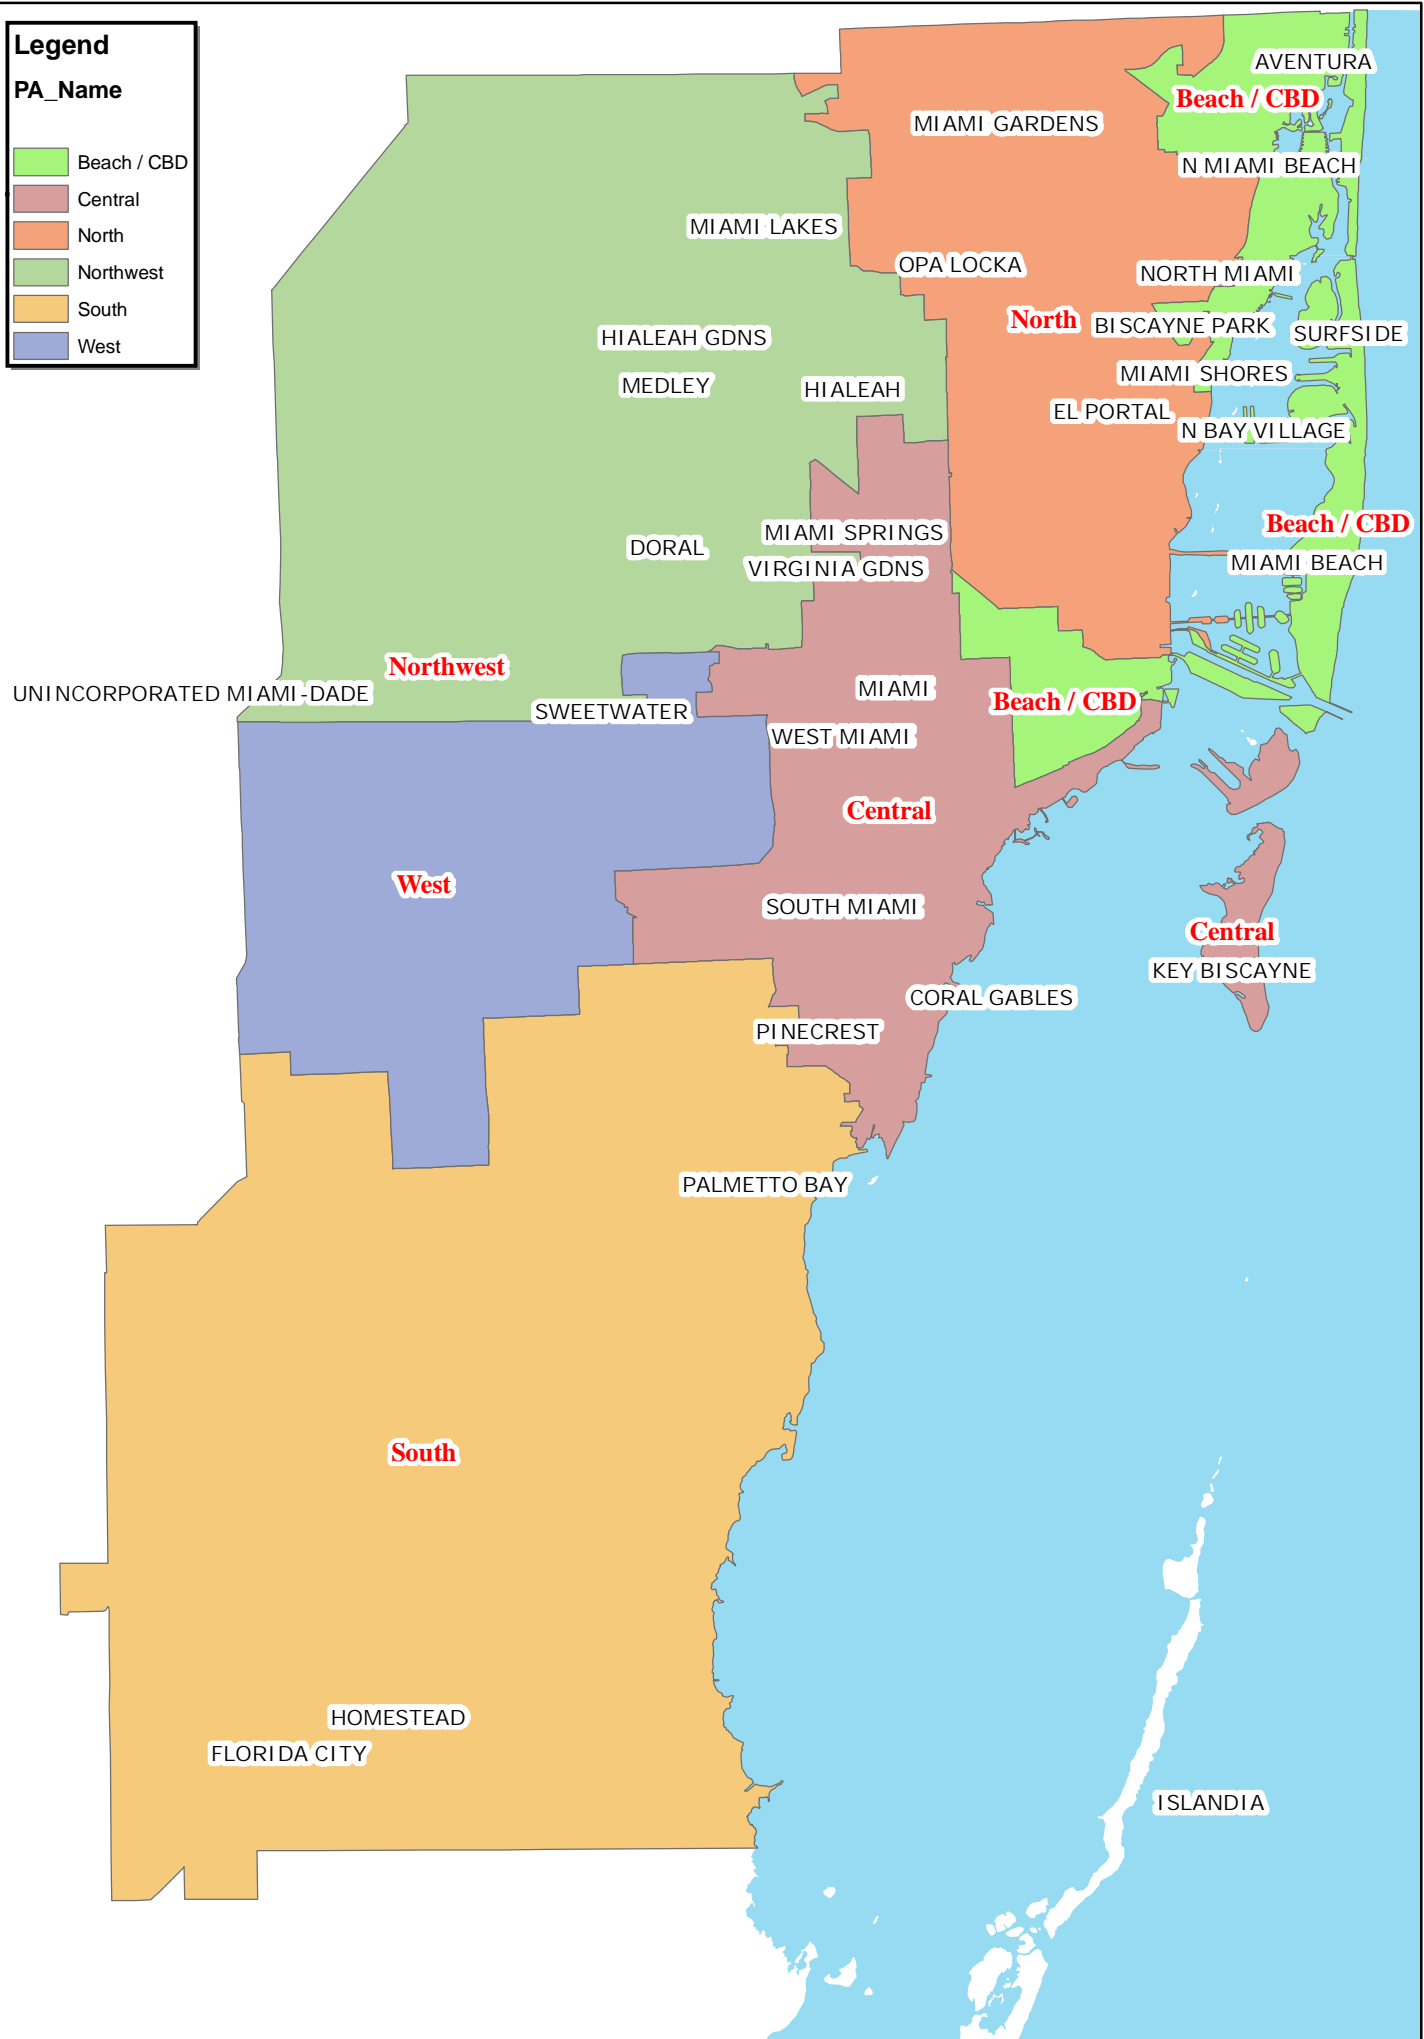

Miami-Dade County Planning Zones

Legend

PA_Name

- Beach / CBD
- Central
- North
- Northwest
- South
- West

Metropolitan Planning Organization
for the Miami Urbanized Area