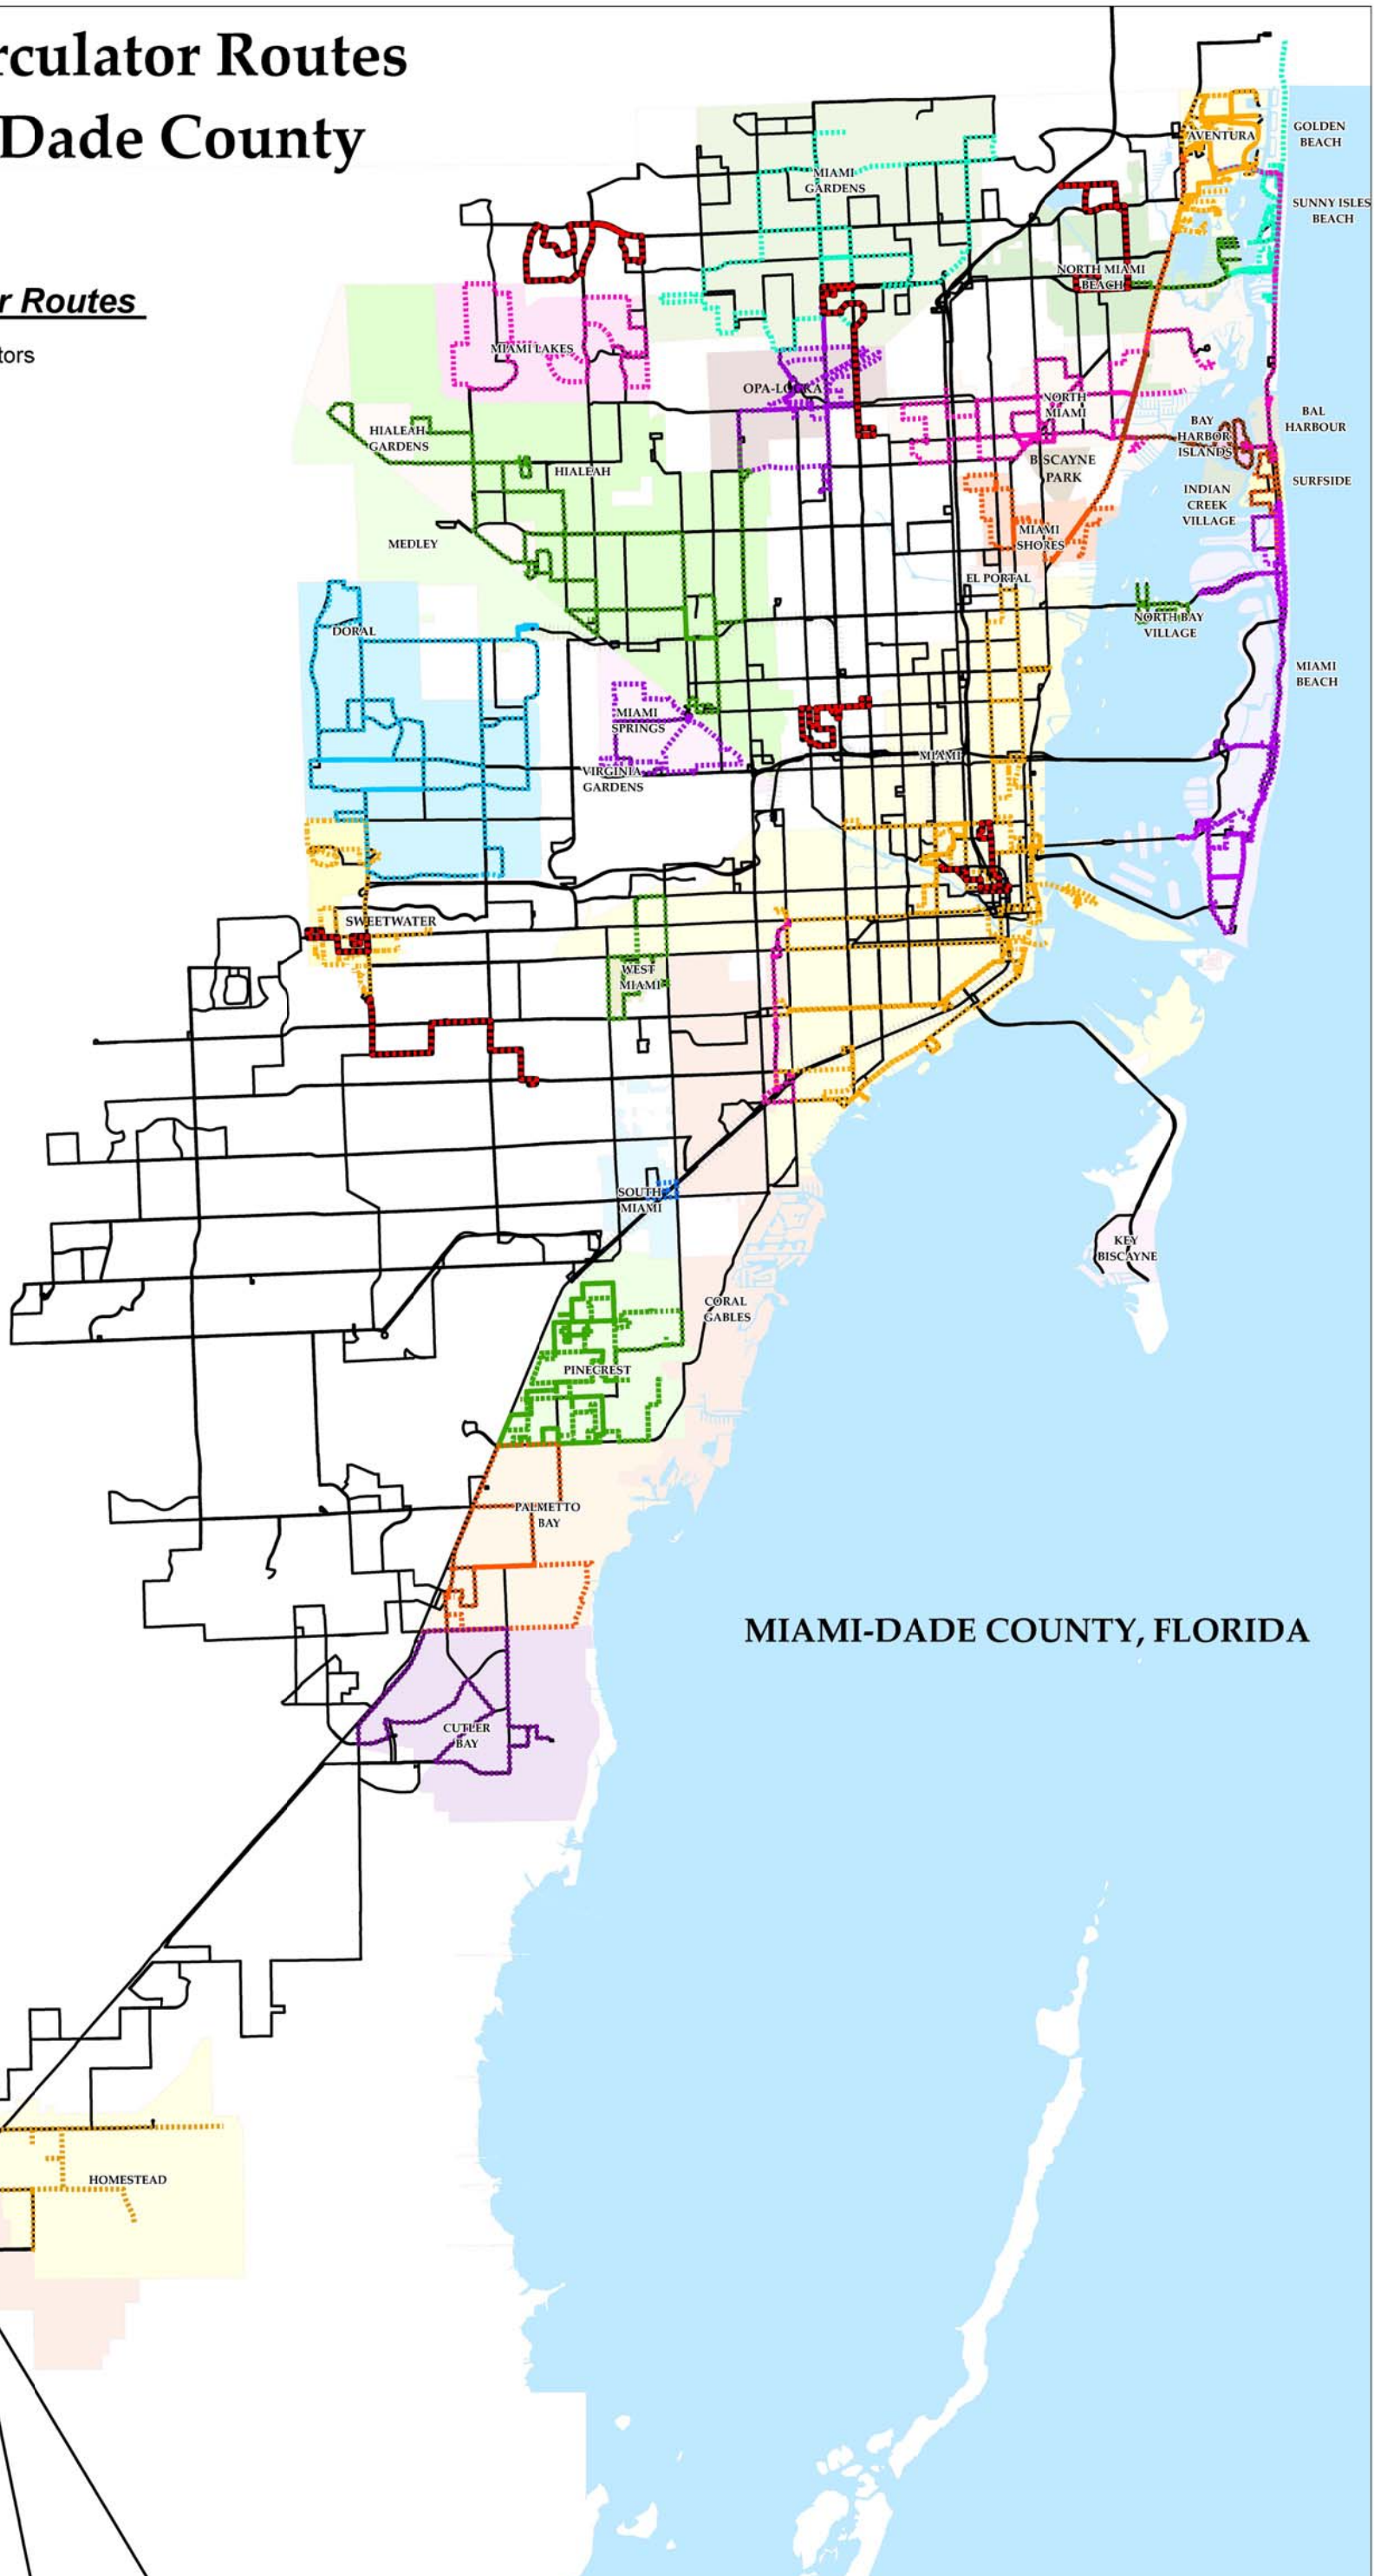

# Bus and Circulator Routes in Miami Dade County

## Bus and Circulator Routes

-  Non-Municipal Circulators
-  Aventura
-  Bal Harbour
-  Bay Harbor Islands
-  Coral Gables
-  Cutler Bay
-  Doral
-  Hialeah
-  Homestead
-  Miami Beach
-  Miami Gardens
-  Miami Lakes
-  Miami Shores
-  Miami
-  Miami Springs
-  North Bay Village
-  North Miami
-  North Miami Beach
-  Opa-locka
-  Palmetto Bay
-  Pinecrest
-  South Miami
-  Sunny Isles Beach
-  Surfside
-  Sweetwater
-  West Miami
-  Bus Routes
-  Metrorail

MIAMI-DADE COUNTY, FLORIDA

**LEGEND**

 Coastal Water

Miami-Dade Transportation  
Planning Organization