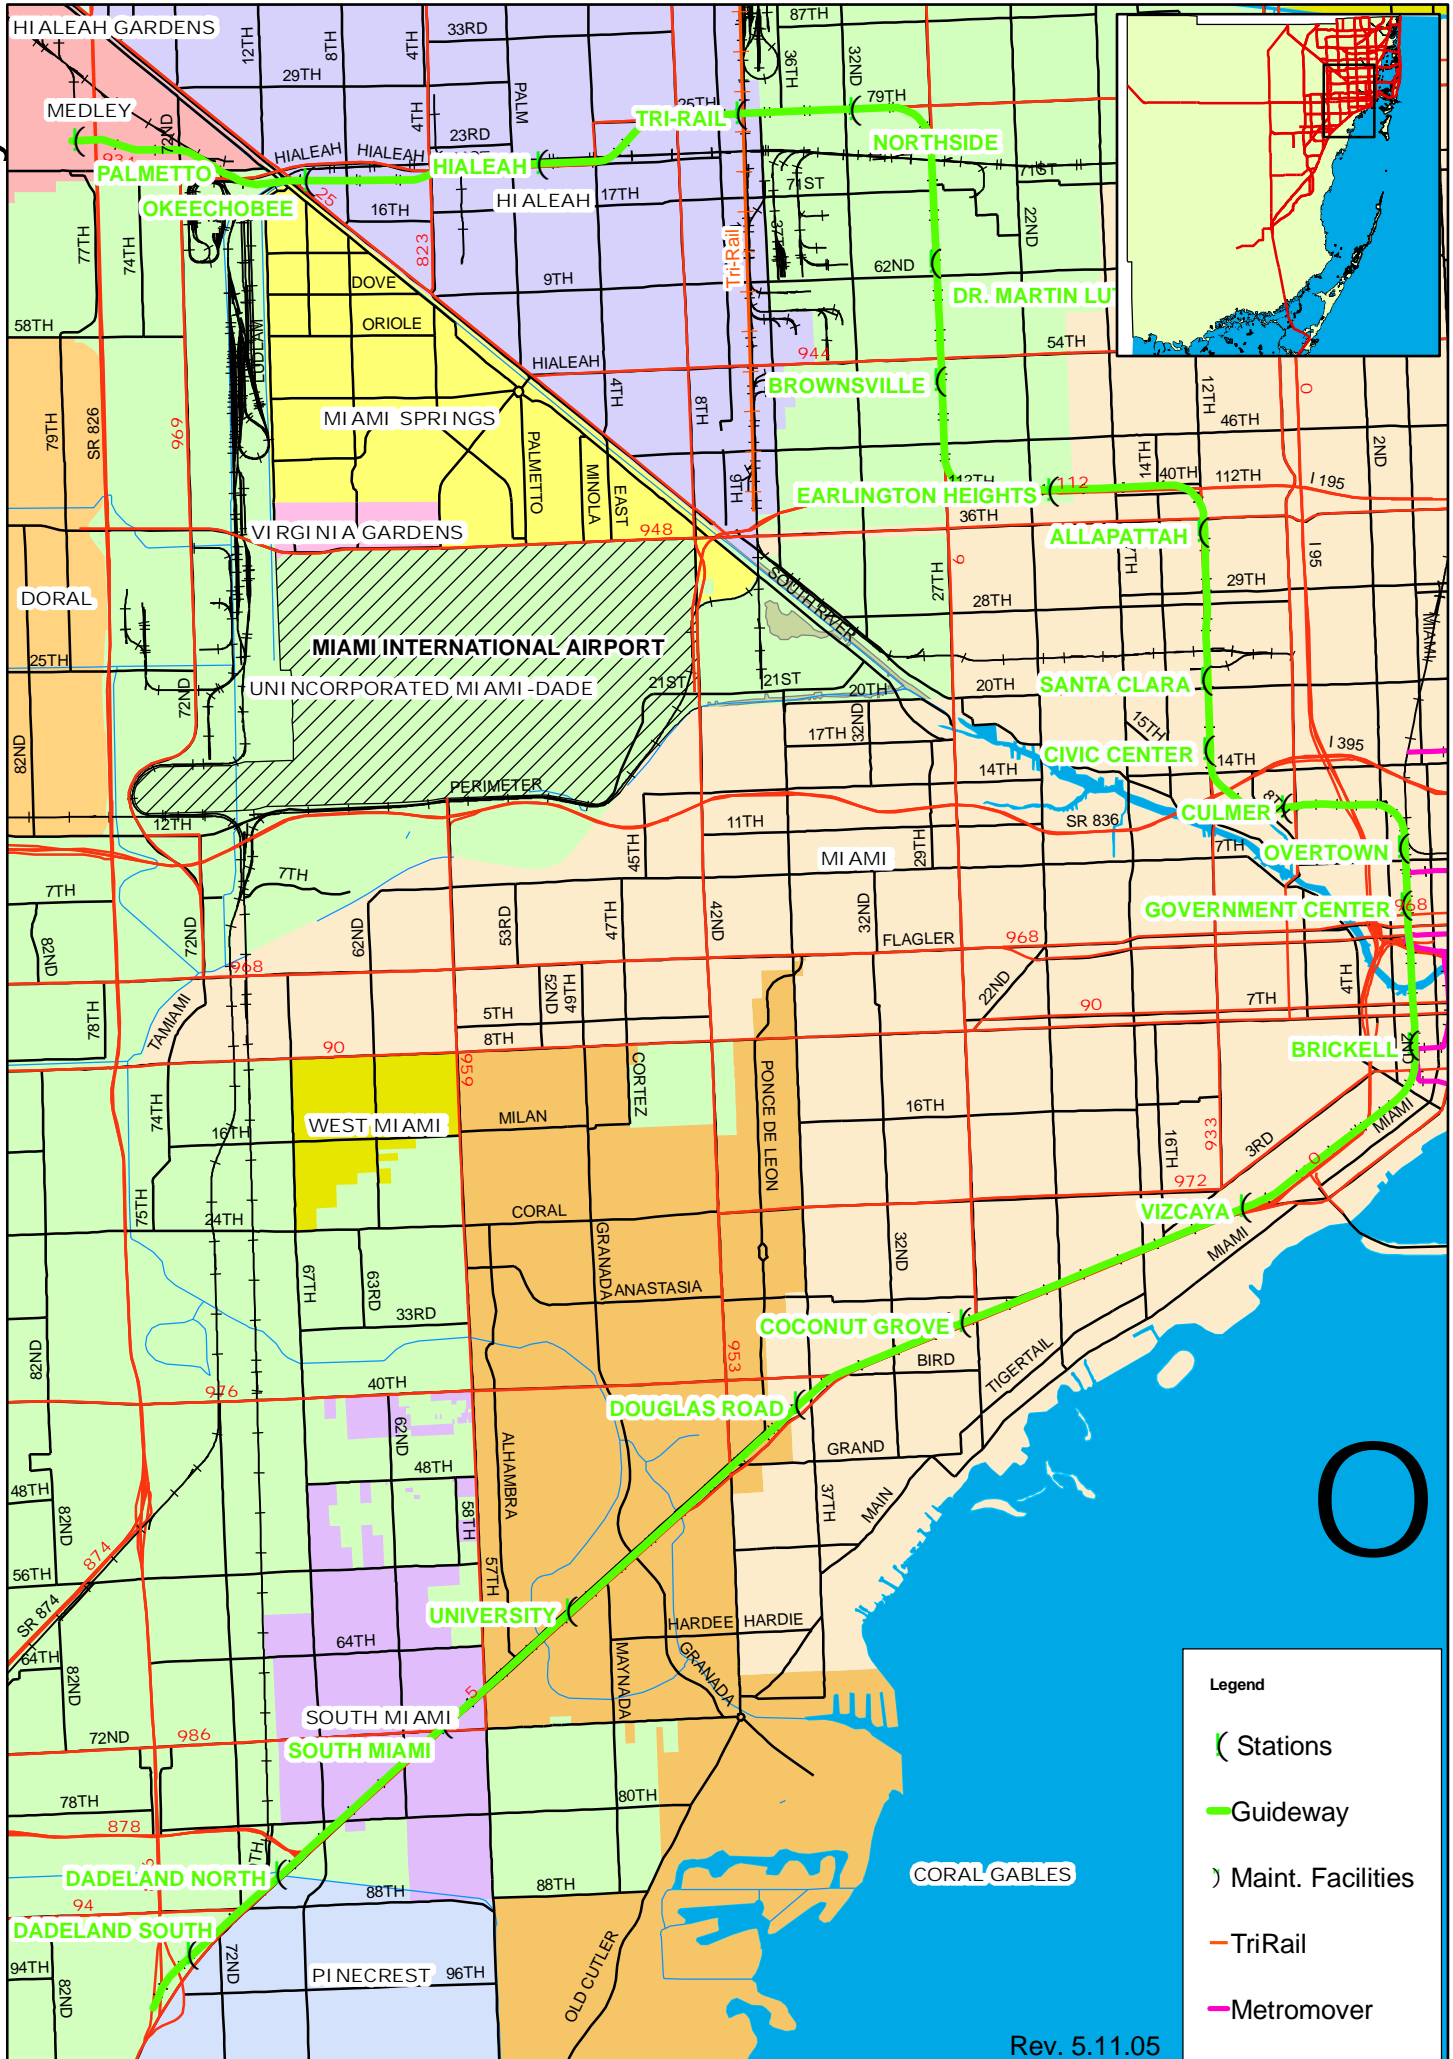

# Miami-Dade County Metrorail System

Metropolitan Planning Organization  
for the Miami Urbanized Area

**Legend**

- Stations
- Guideway
- Maint. Facilities
- TriRail
- Metromover