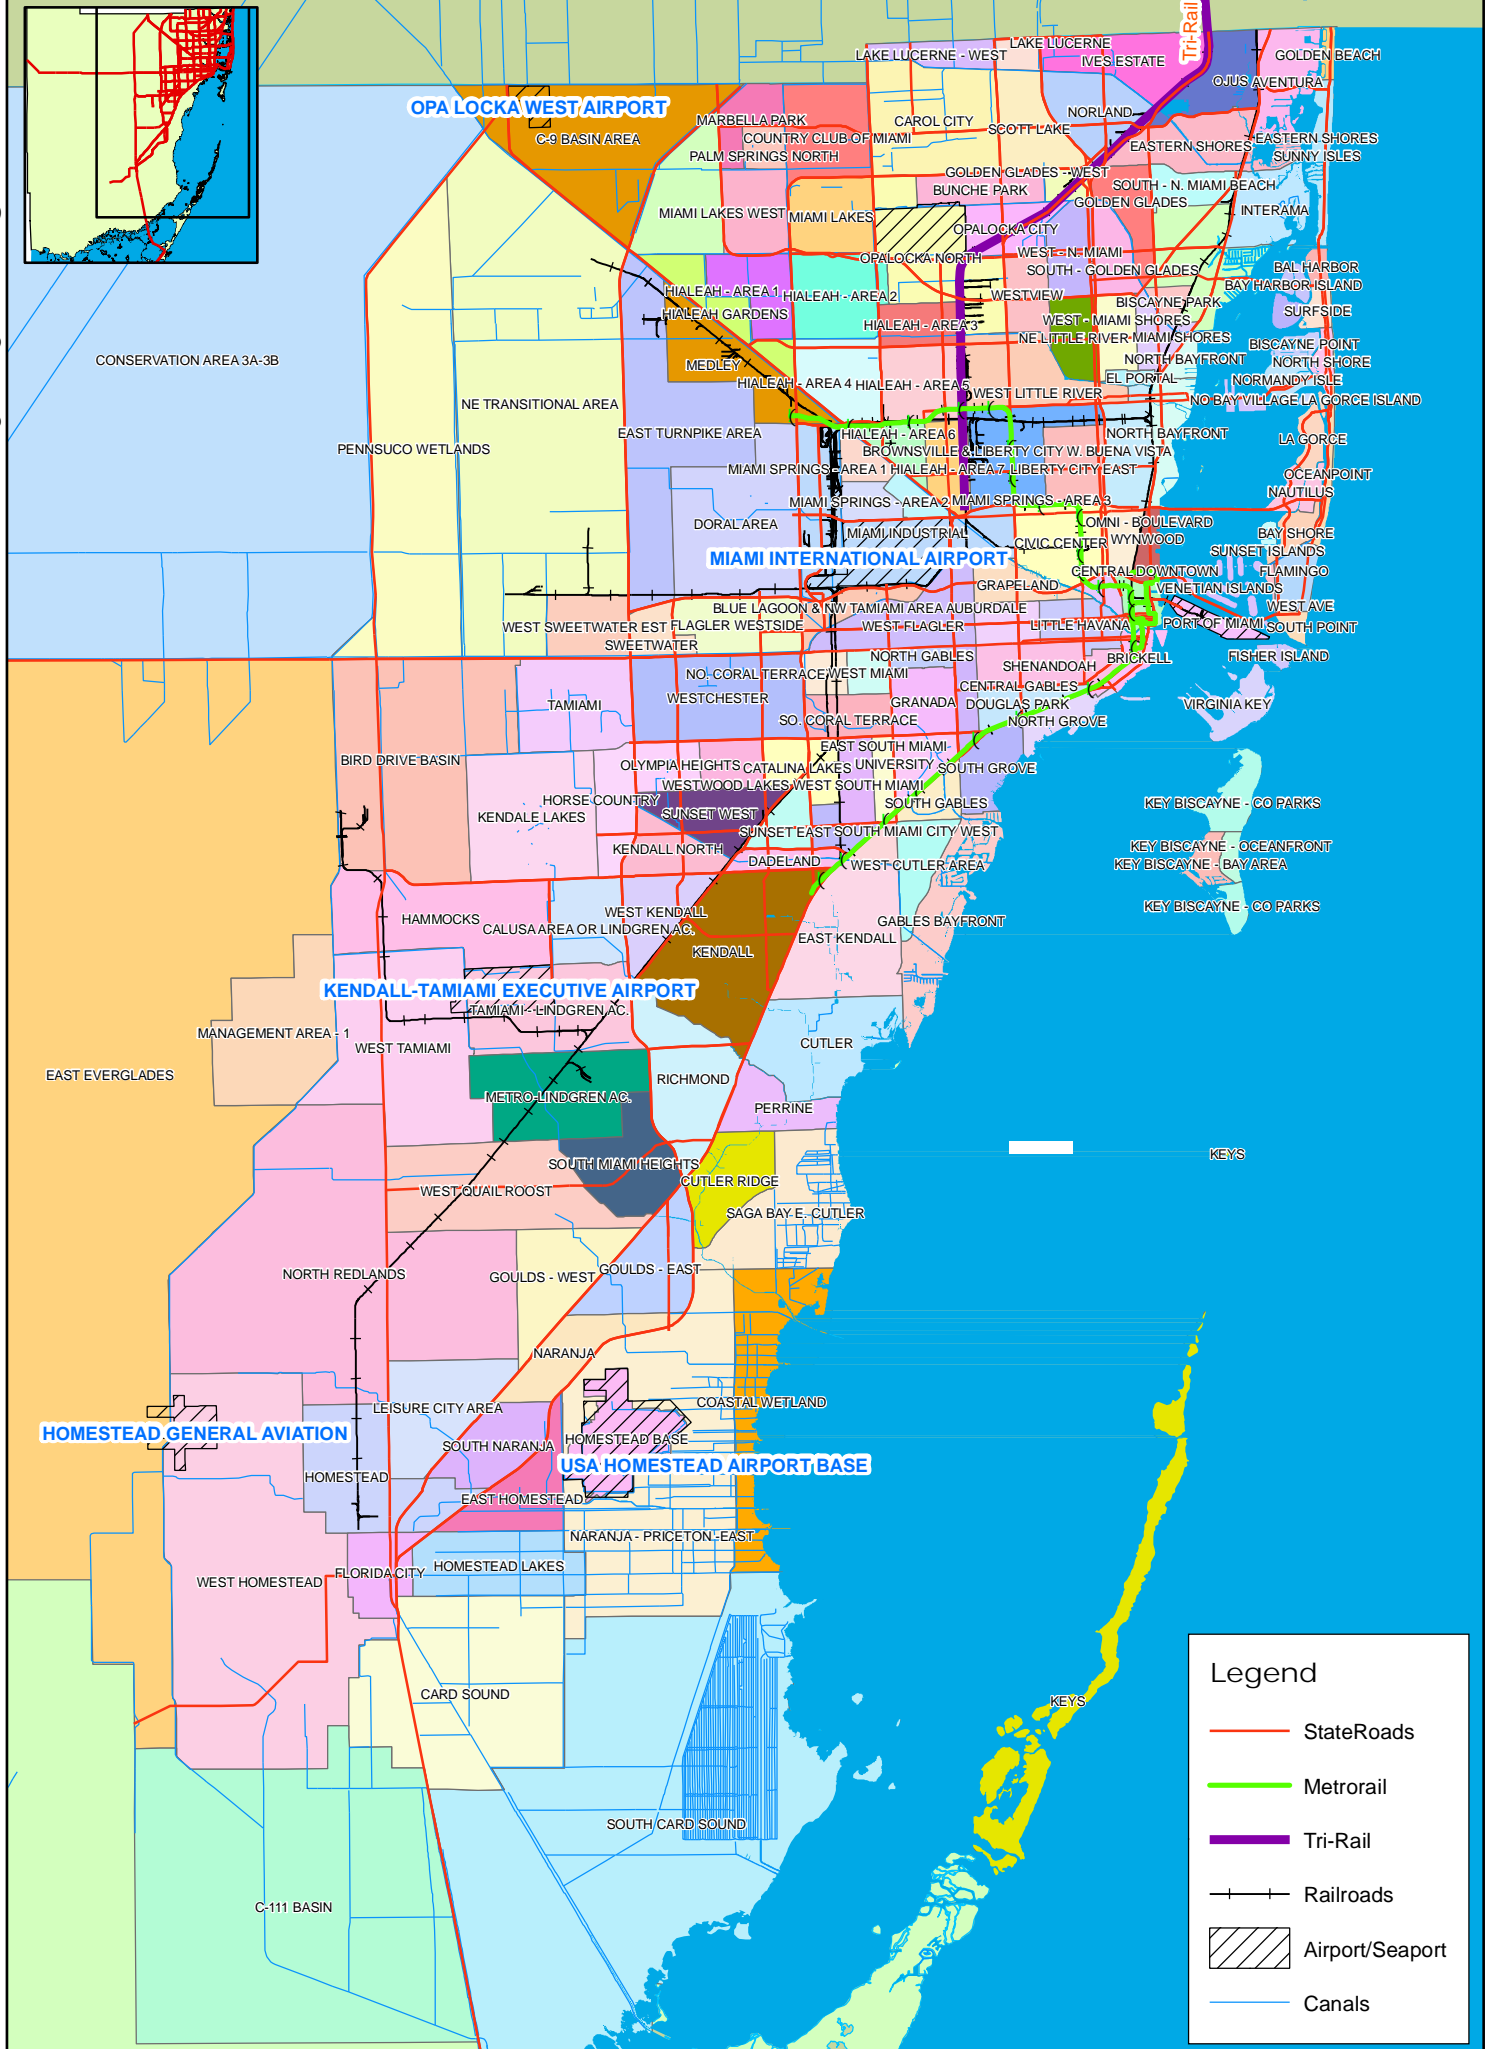

Miami-Dade County Major Neighborhoods

Legend

- State Roads
- Metrorail
- Tri-Rail
- +— Railroads
- Airport/Seaport
- Canals