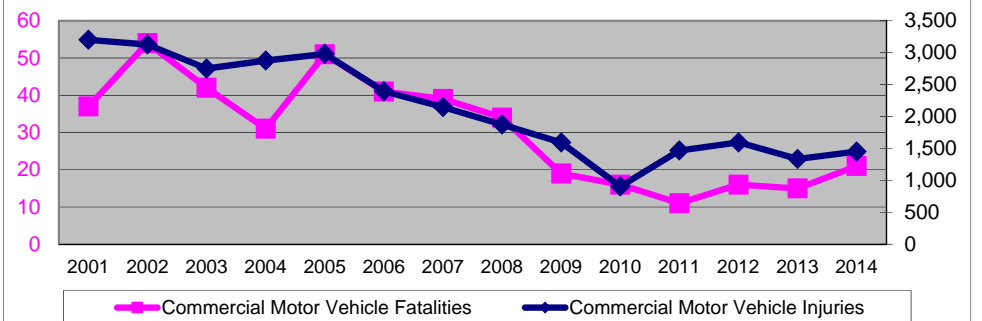

	2000	2001	2002	2003	2004	2005	2006	2007	2008	2009	2010	2011	2012	2013	2014
Number of Crashes	51,132	54,519	49,922	45,731	46,166	48,537	42,582	45,218	43,376	42,244	46,100	42,279	50,818	52,981	60,165
Traffic Fatalities	302	313	353	325	318	336	347	310	271	260	246	248	233	224	280
Traffic Injuries	40,714	43,954	41,699	37,676	37,955	37,879	31,030	30,637	28,759	27,493	29,269	28,658	29,551	28,666	31,752
Alcohol-Related Crashes	2,007	2,314	1,876	2,027	1,915	2,117	1,792	1,881	1,898	1,797	1,629	1,770	1,523	1,496	1,437
Alcohol-Related Fatalities	51	70	84	78	78	74	75	94	85	74	40	49	41	44	52
Alcohol-Related Injuries	1,709	2,040	1,530	1,606	1,597	1,635	1,286	1,238	1,377	1,227	641	689	665	916	917
Vehicle and/or Property Damage Only	25,713	27,825	24,717	22,670	22,930	24,735	22,702	25,343	24,471	24,415	27,270	23,611	31,525	33,596	38,701
Motorcyclist Fatalities	22	33	27	43	42	45	61	52	44	45	31	38	32	45	61
Motorcyclist Injuries	516	680	622	715	753	818	712	904	841	727	689	807	831	846	1,075
Bicyclist Fatalities	6	10	17	11	6	8	8	12	5	12	7	6	5	11	18
Bicyclist Injuries	582	543	566	596	508	444	391	403	454	452	525	635	693	803	928
Pedestrian Fatalities	81	71	82	74	64	81	90	76	66	65	76	73	52	69	77
Pedestrian Injuries	1,643	1,717	1,571	1,473	1,405	1,484	1,329	1,338	1,466	1,390	1,252	1,170	1,257	1,305	1,390
Commercial Motor Vehicle Crashes	n/a	3,624	3,458	3,087	3,251	3,648	3,018	2,899	2,733	2,419	2,689	2,189	6,582	6,866	7,757
Commercial Motor Vehicle Fatalities	n/a	37	54	42	31	51	41	39	34	19	16	11	16	15	21
Commercial Motor Vehicle Injuries	n/a	3,202	3,129	2,752	2,877	2,981	2,395	2,147	1,875	1,594	904	1,468	1,595	1,335	1,452

Miami-Dade Traffic Crash Statistics - All Roadway Users

Miami-Dade Traffic Crash Statistics - Alcohol-Related

Miami-Dade Traffic Crash Statistics - Motorcycles

Miami-Dade Traffic Crash Statistics - Commercial Motor Vehicles