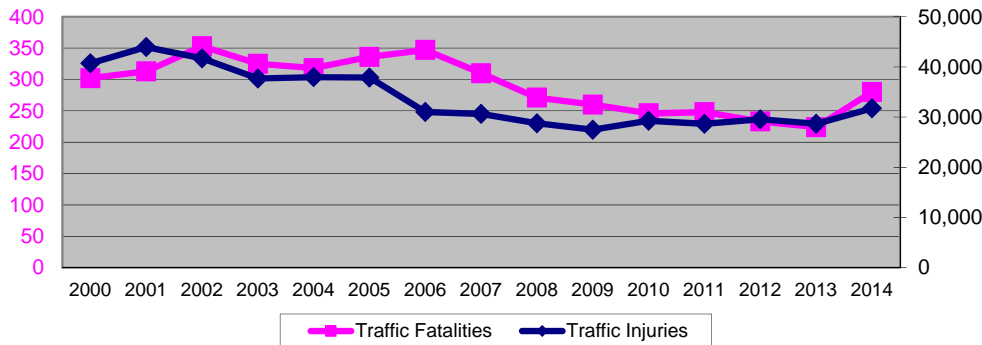

Miami-Dade Traffic Crash Statistics - All Roadway Users