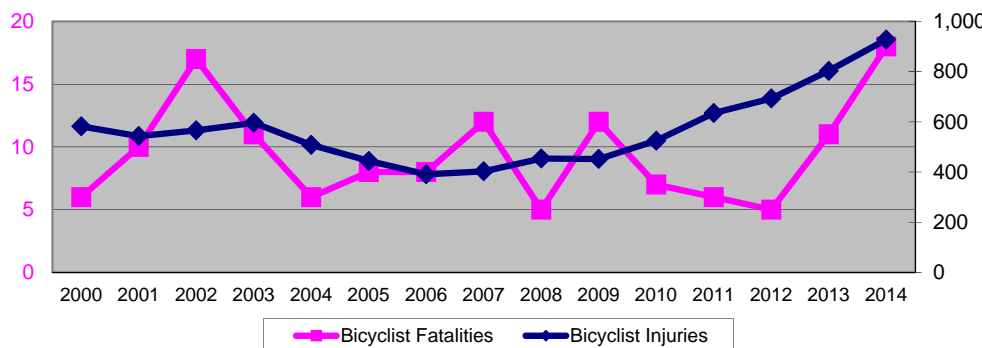

Miami-Dade Traffic Crash Statistics - Bicyclists