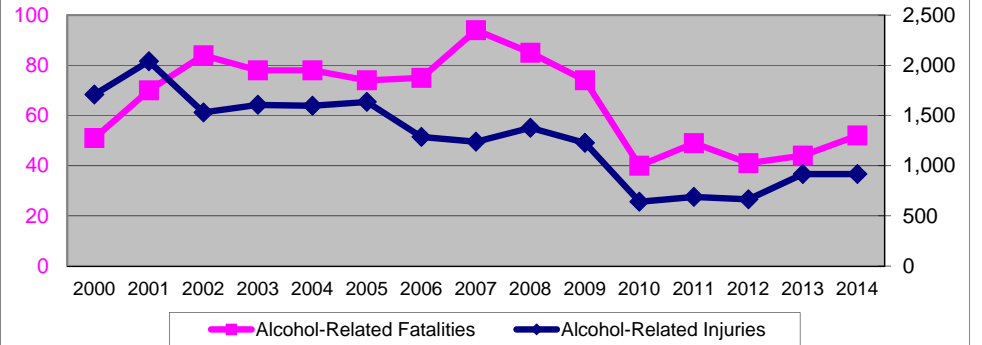

Miami-Dade Traffic Crash Statistics - Alcohol-Related