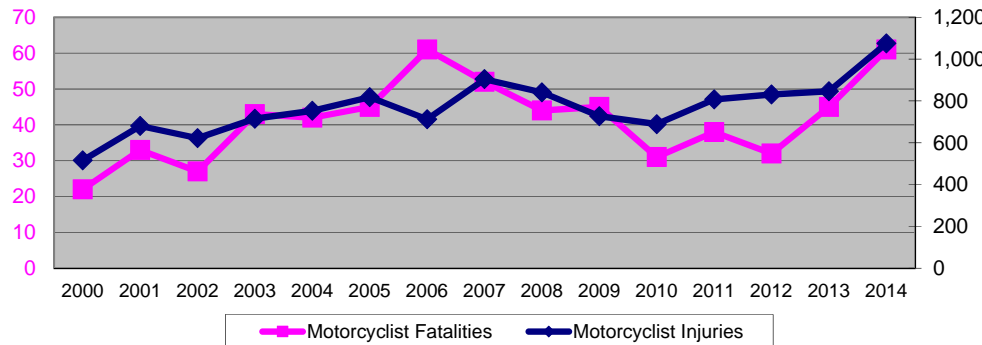

Miami-Dade Traffic Crash Statistics - Motorcycles