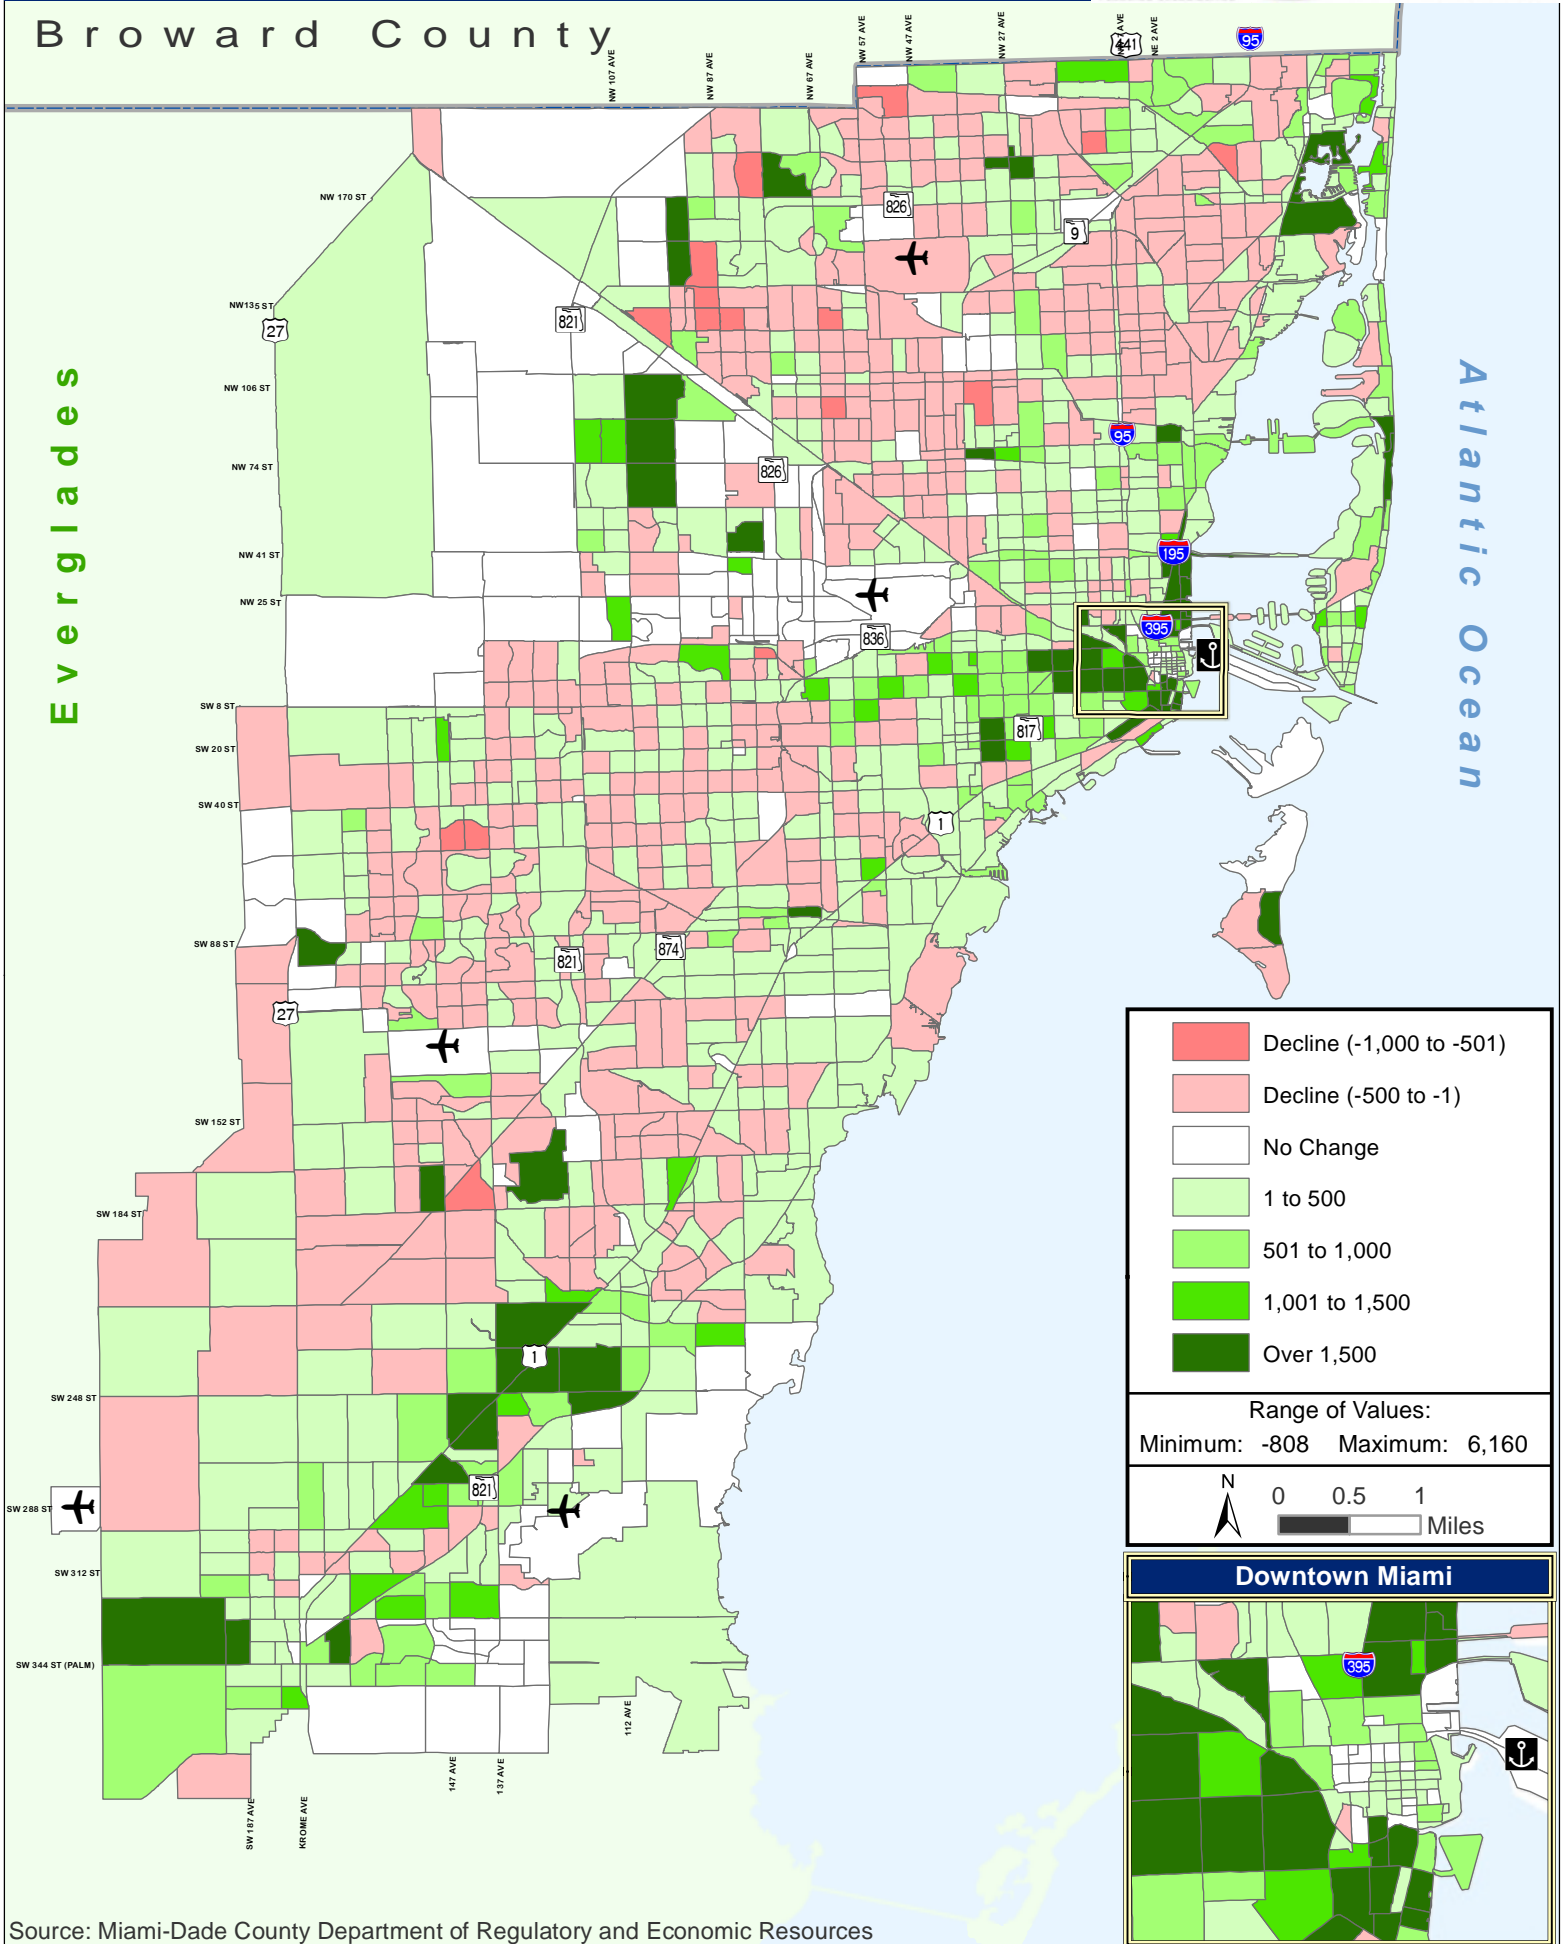

Socio-Economic Data Maps

Change between 2010 and 2040

Map 1: Households by TAZ

Map 2: Workers by TAZ

Map 3: Population by TAZ

Map 4: Employment by MAZ

Definitions:

Employment: Employees employed in MAZ

Household: Person or Persons Living Together

MAZ: Micro Analysis Zone

TAZ: Traffic Analysis Zone

Workers: Employees within a household

MOBILITY OPTIONS
2040 Miami-Dade
Transportation Plan
EYES ON THE FUTURE

Broward County

Broward County

Broward County

Broward County