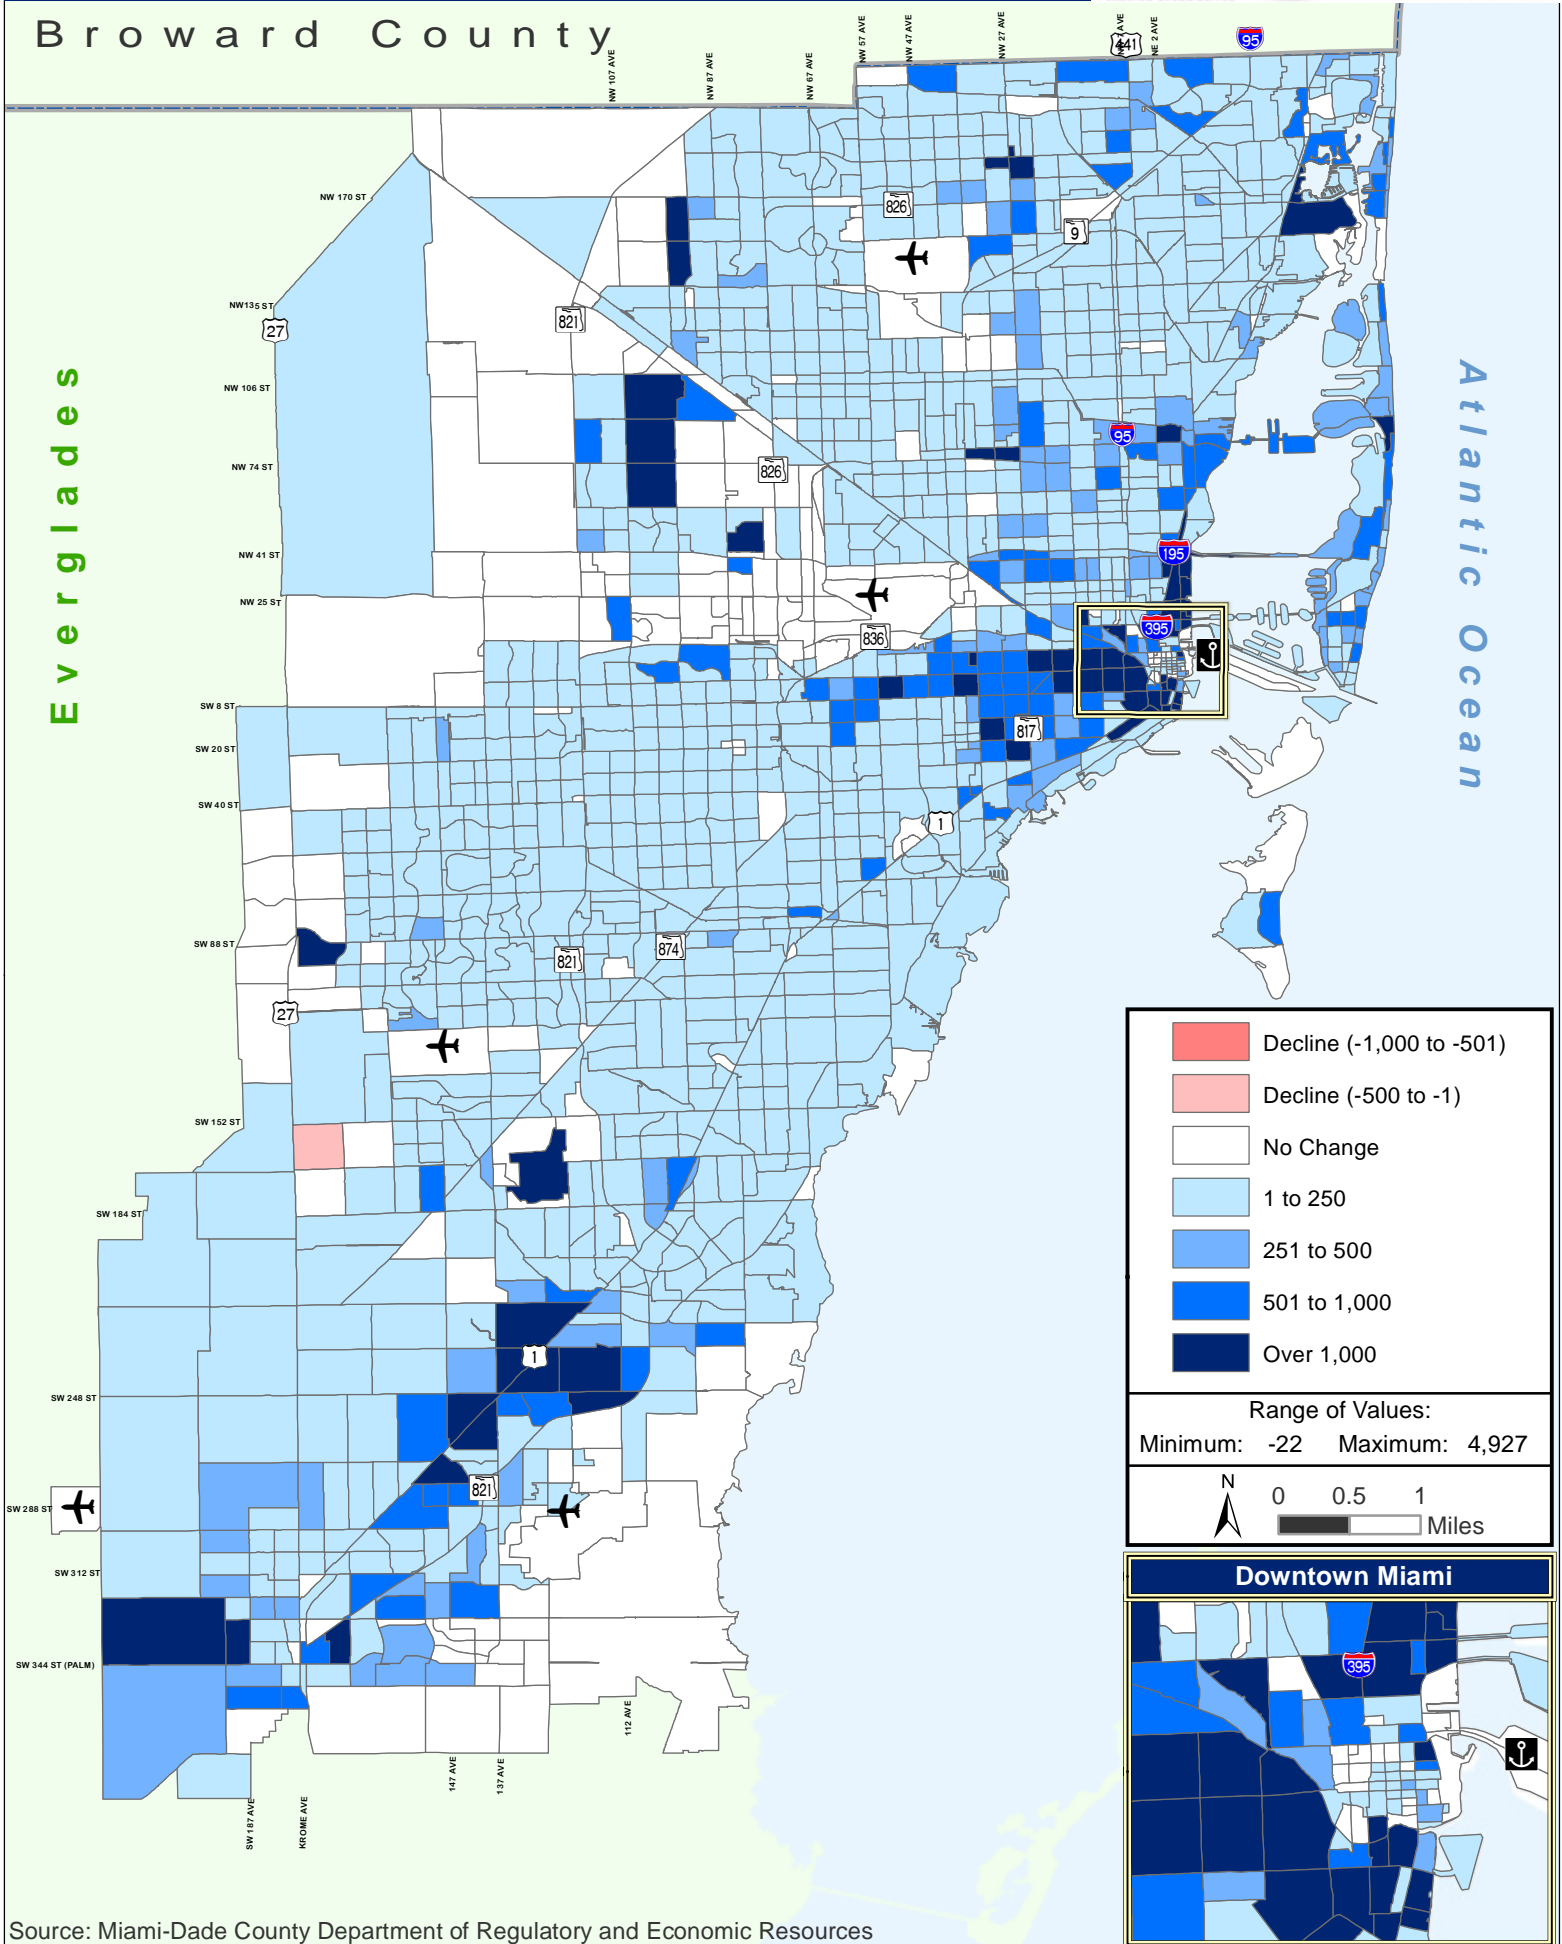

Socio-Economic Data Maps

Change between 2010 and 2040

Map 1: Households by TAZ

Map 2: Workers by TAZ

Map 3: Population by TAZ

Map 4: Employment by MAZ

Definitions:

Employment: Employees employed in MAZ

Household: Person or Persons Living Together

MAZ: Micro Analysis Zone

TAZ: Traffic Analysis Zone

Workers: Employees within a household

MOBILITY OPTIONS
2040 Miami-Dade
Transportation Plan
EYES ON THE FUTURE

Broward County

Broward County

Broward County

Broward County