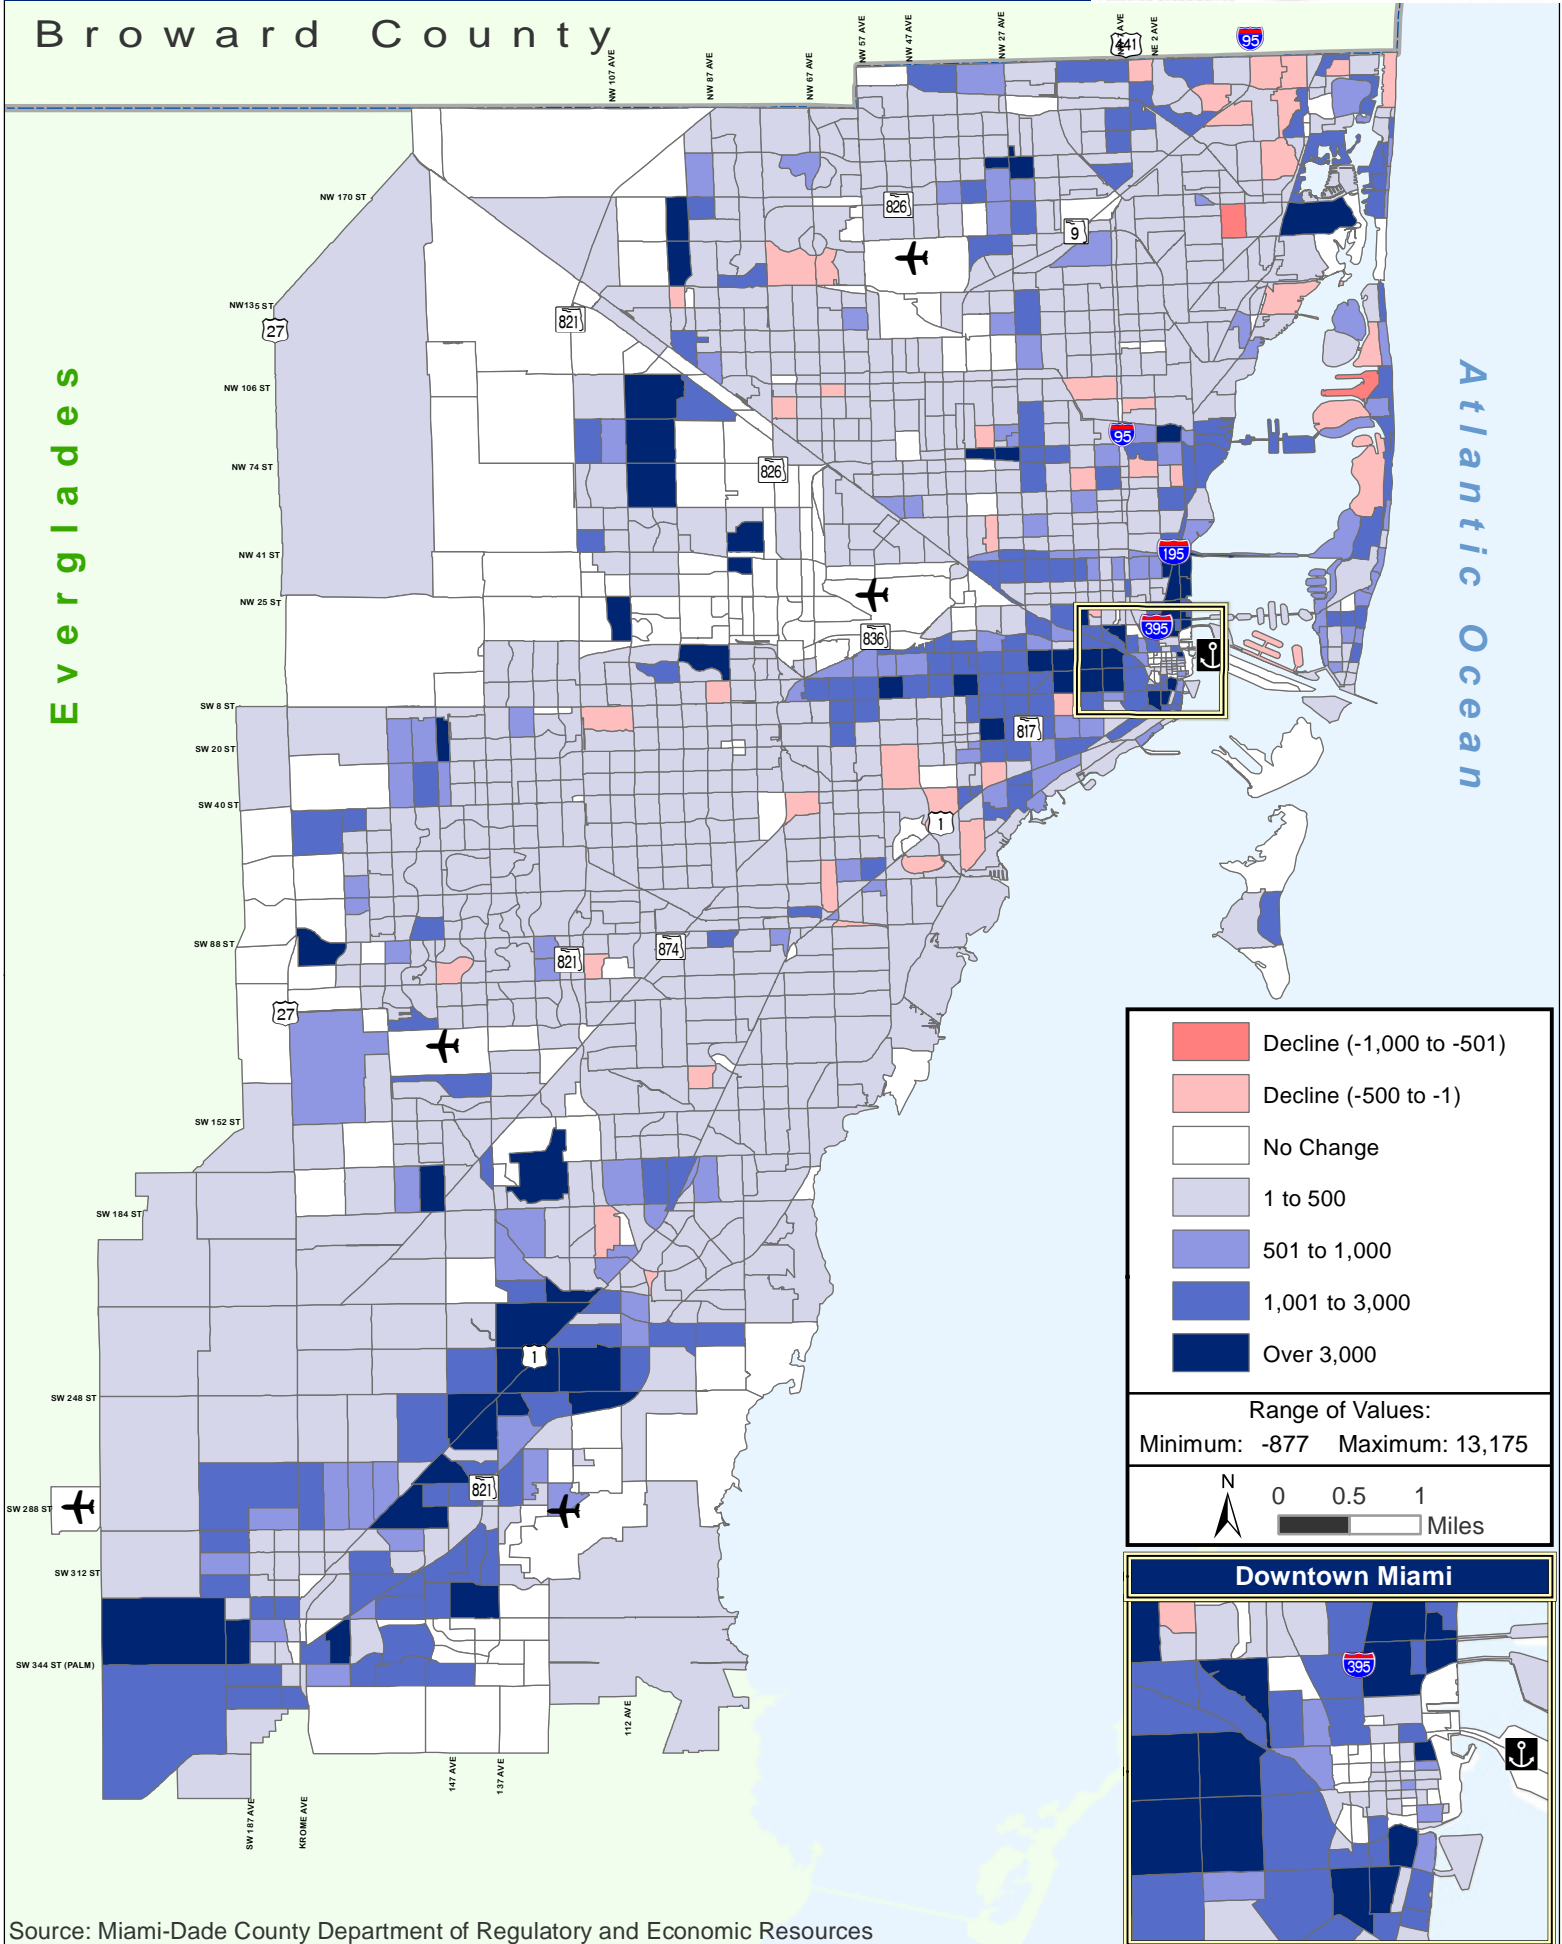

Socio-Economic Data Maps

Change between 2010 and 2040

Map 1: Households by TAZ

Map 2: Workers by TAZ

Map 3: Population by TAZ

Map 4: Employment by MAZ

Definitions:

Employment: Employees employed in MAZ

Household: Person or Persons Living Together

MAZ: Micro Analysis Zone

TAZ: Traffic Analysis Zone

Workers: Employees within a household

MOBILITY OPTIONS
2040 Miami-Dade
Transportation Plan
EYES ON THE FUTURE

Broward County

Broward County

Broward County

Broward County