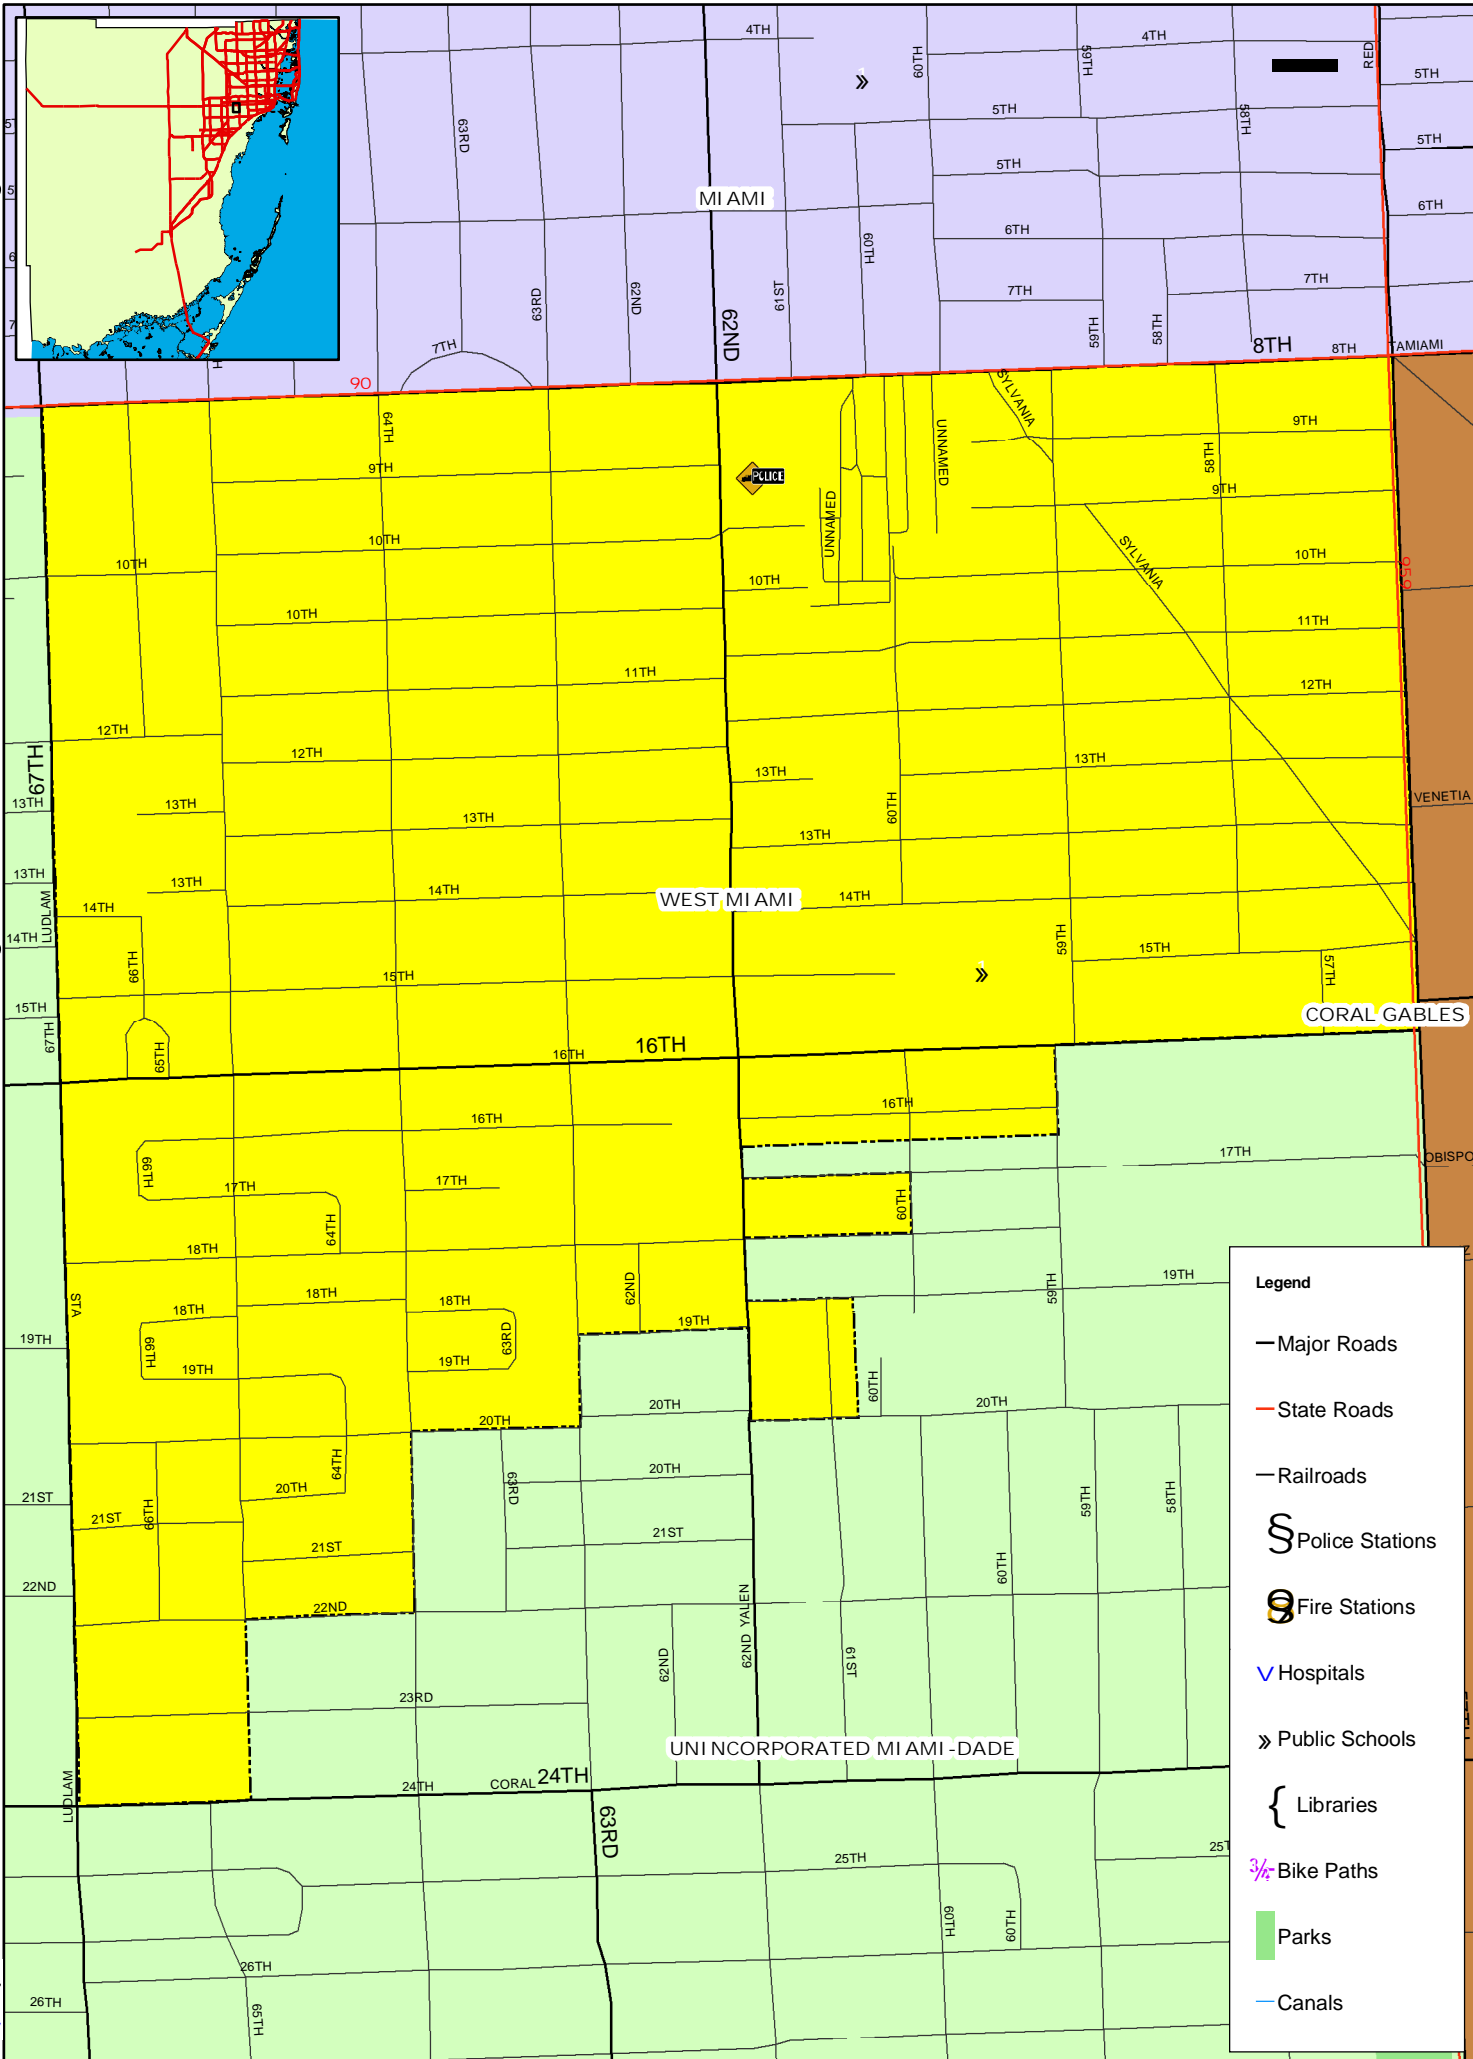

City of West Miami, Miami-Dade County, Florida

Metropolitan Planning Organization for the Miami Urbanized Area

Legend

- Major Roads
- State Roads
- Railroads
- Ⓢ Police Stations
- Ⓣ Fire Stations
- ∨ Hospitals
- » Public Schools
- { Libraries
- ¼ Bike Paths
- Parks
- Canals