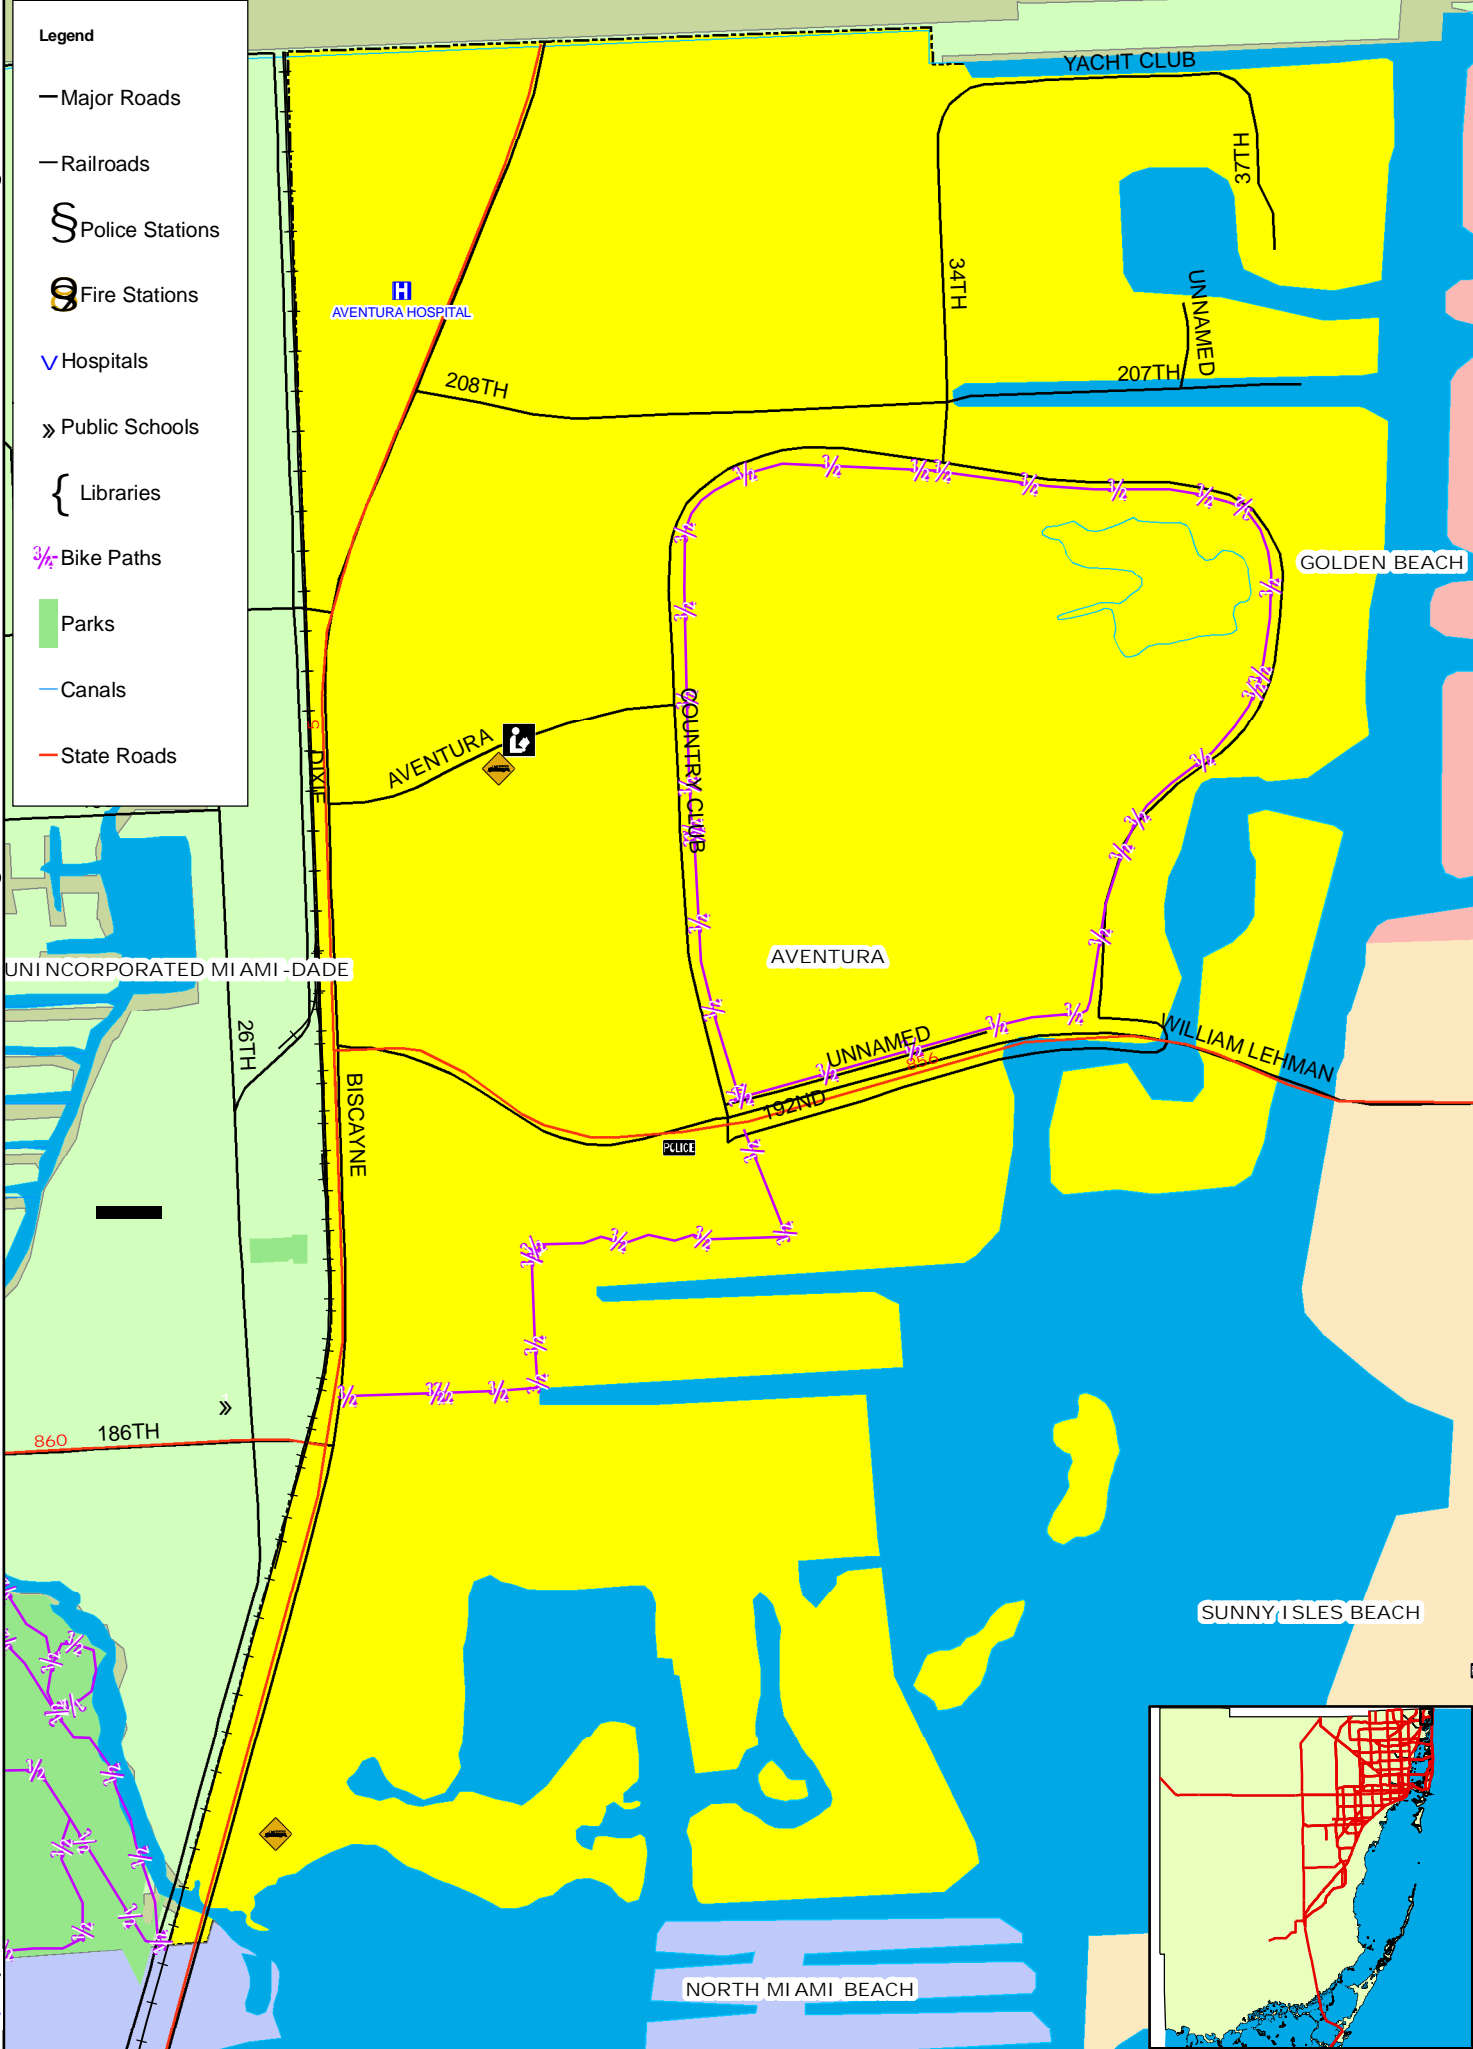

City of Aventura, Miami-Dade County, Florida

Metropolitan Planning Organization for the Miami Urbanized Area

- Legend**
- Major Roads
 - Railroads
 - § Police Stations
 - 🚒 Fire Stations
 - 🏥 Hospitals
 - » Public Schools
 - { Libraries
 - 3/4 Bike Paths
 - 🌳 Parks
 - Canals
 - State Roads