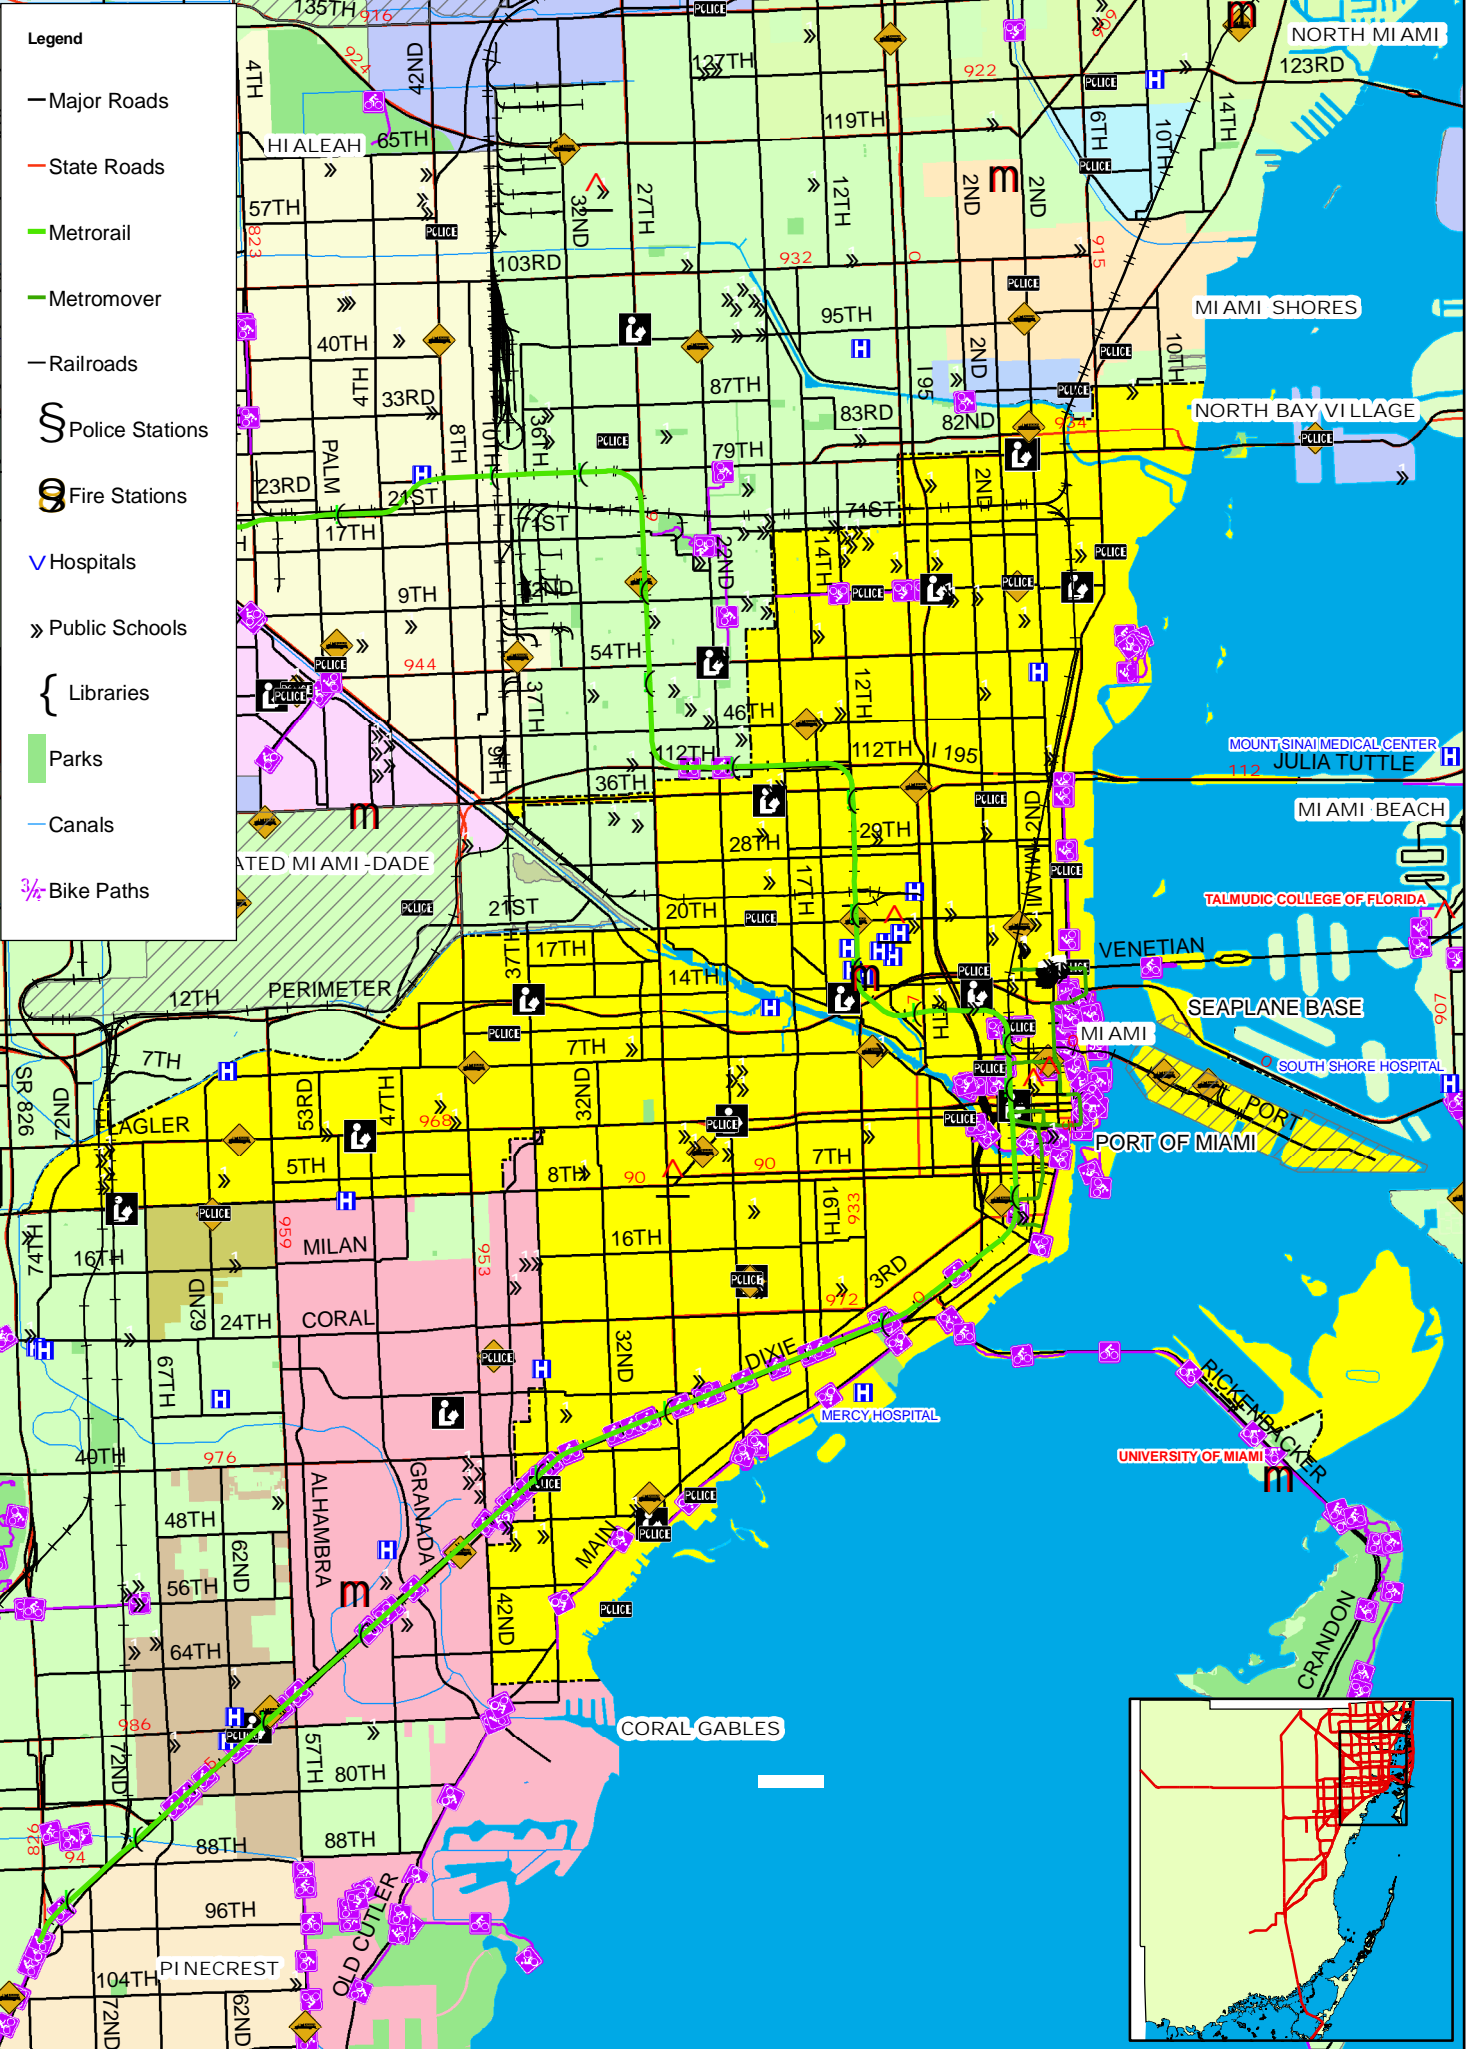

City of Miami, Miami-Dade County, Florida

Metropolitan Planning Organization for the Miami Urbanized Area

1. **Legend**
2. Major Roads
   - State Roads
   - Metrorail
   - Metromover
   - Railroads
   - Ⓢ Police Stations
   - Ⓢ Fire Stations
   - Ⓜ Hospitals
   - » Public Schools
   - { Libraries
   - Parks
   - Canals
   - 🚲 Bike Paths