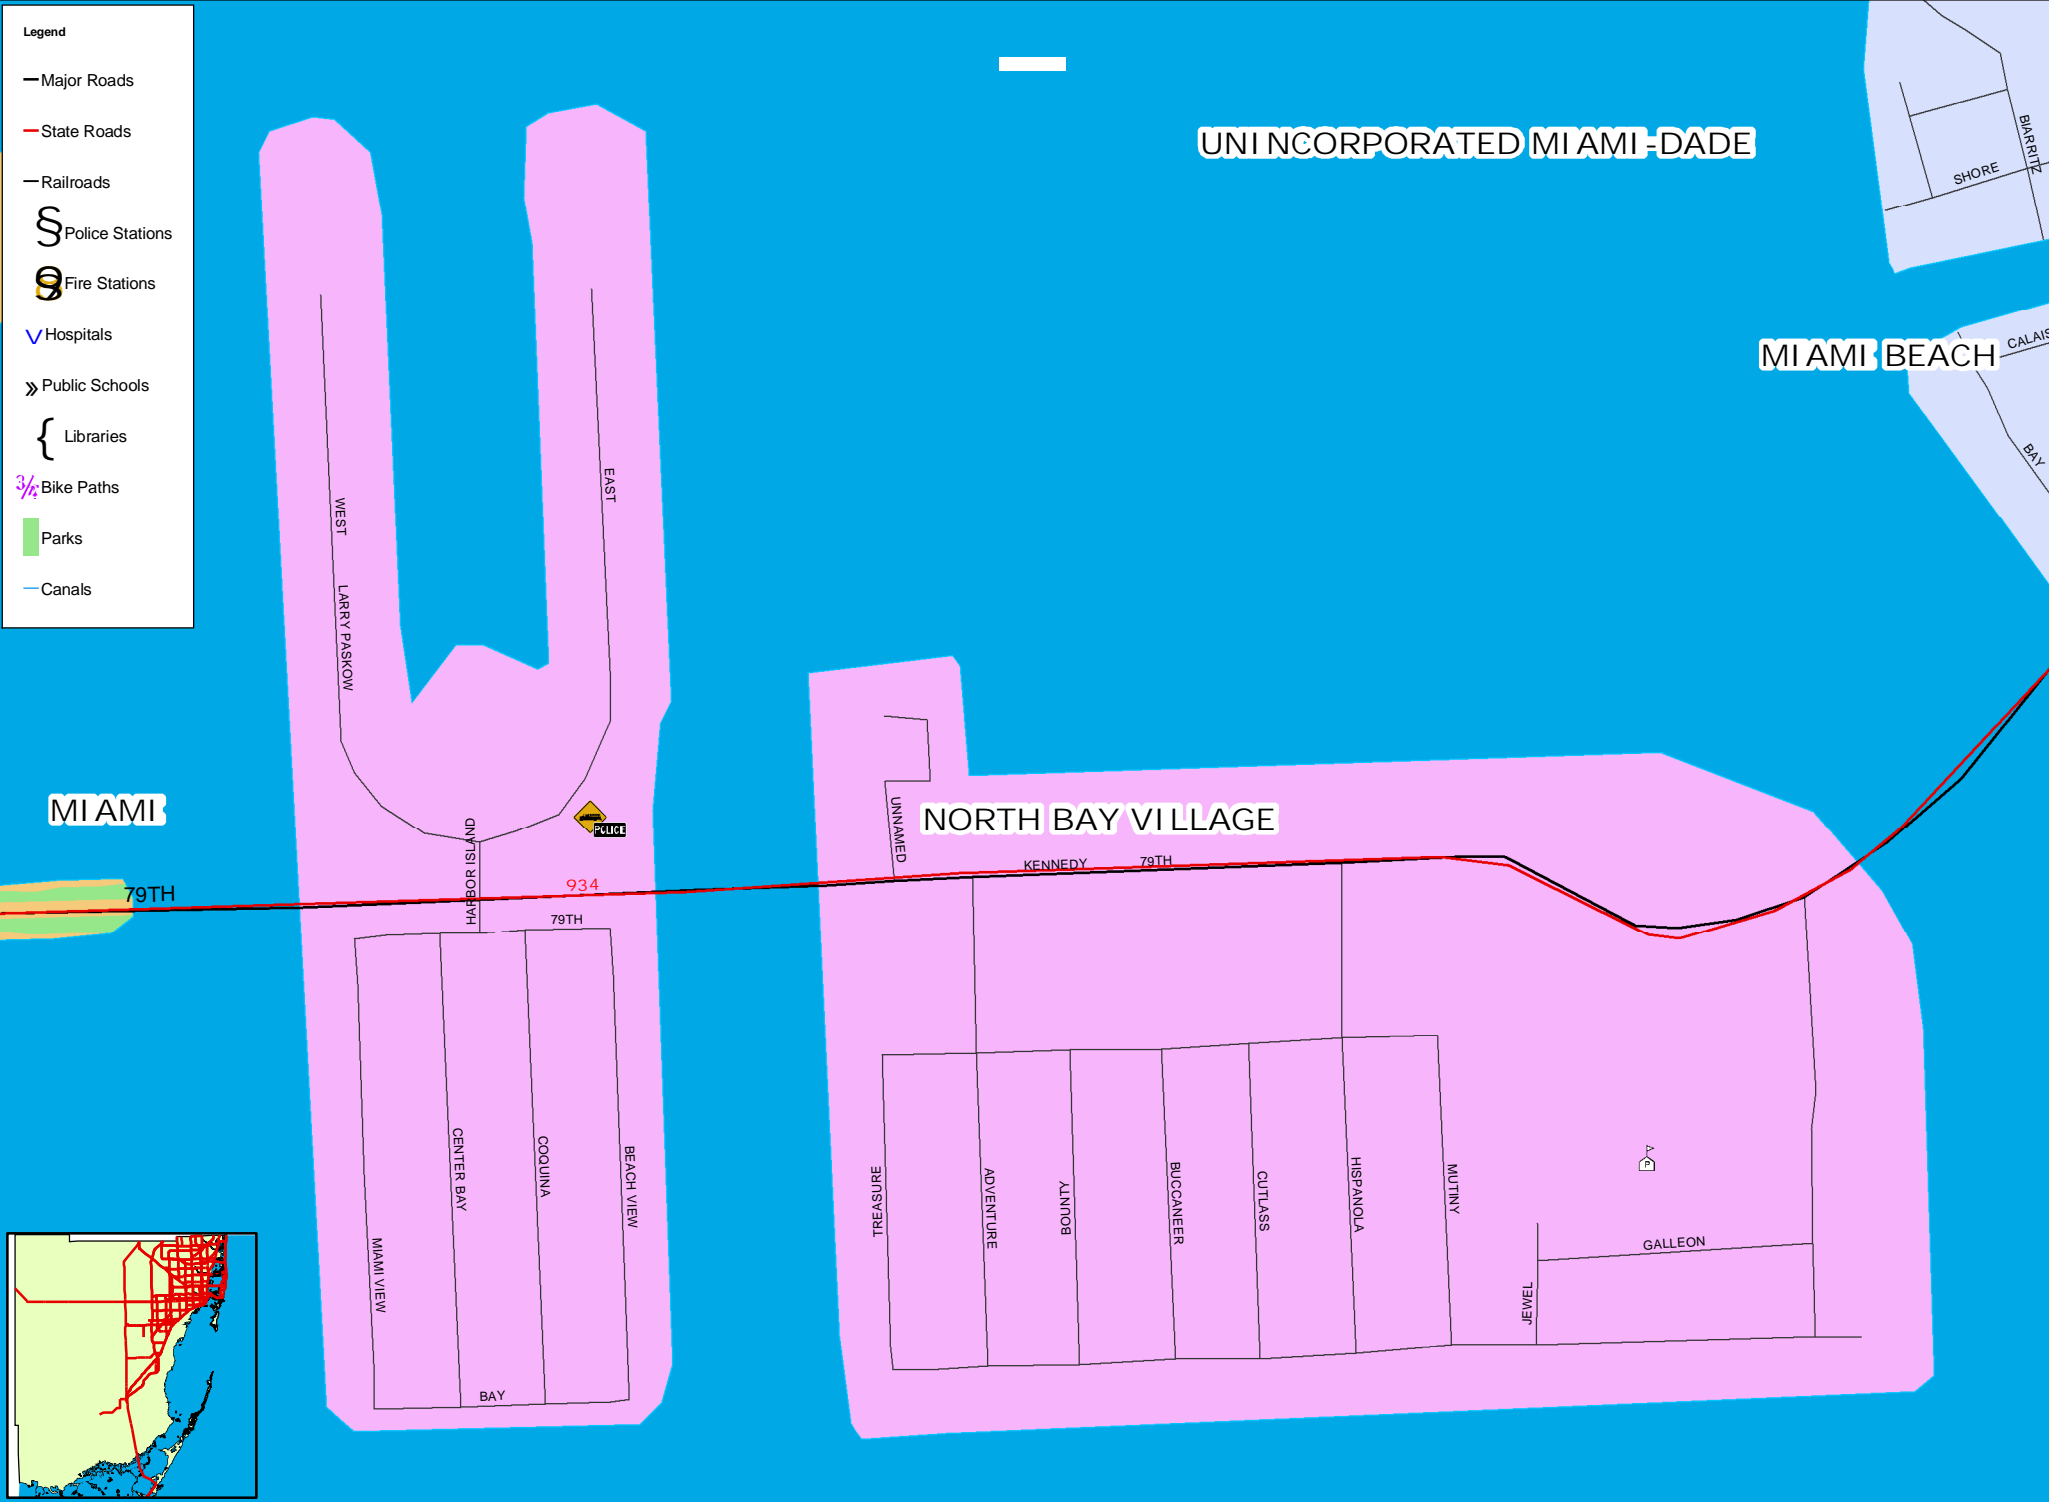

1. **Legend**
2. Major Roads
   - State Roads
   - Railroads
   - § Police Stations
   - Ⓢ Fire Stations
   - ∨ Hospitals
   - » Public Schools
   - { Libraries
   - 3/4 Bike Paths
   - Parks
   - Canals