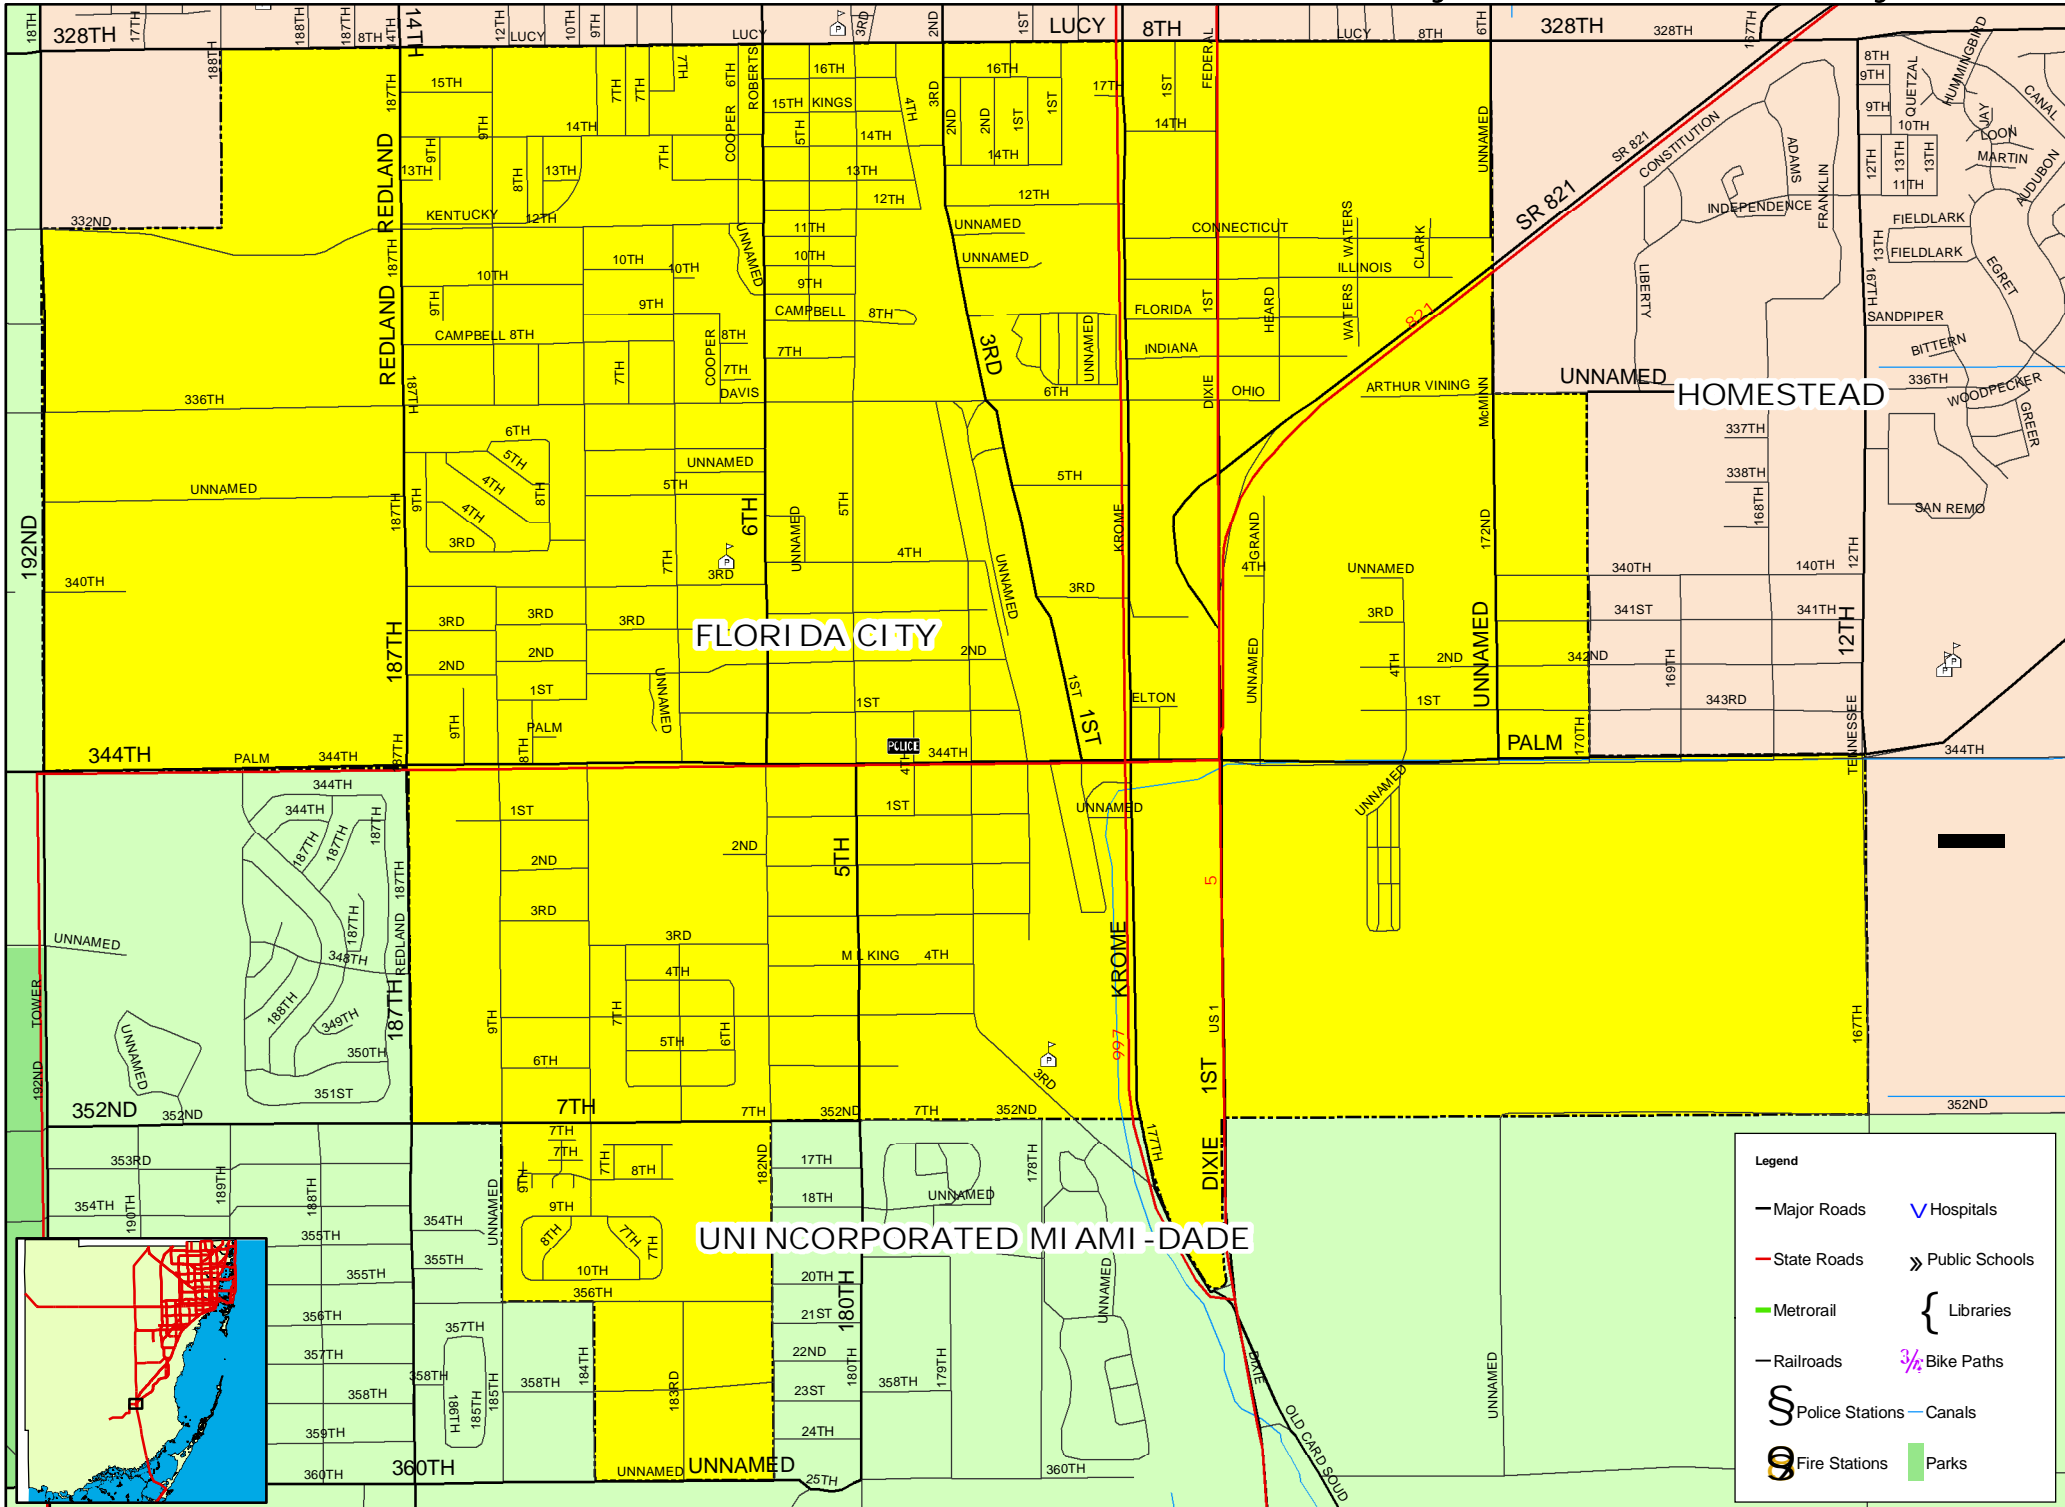

Legend

- Major Roads
- State Roads
- Metrorail
- Railroads
- S Police Stations
- Ⓢ Fire Stations
- V Hospitals
- » Public Schools
- { Libraries
- 3/4 Bike Paths
- Canals
- Parks