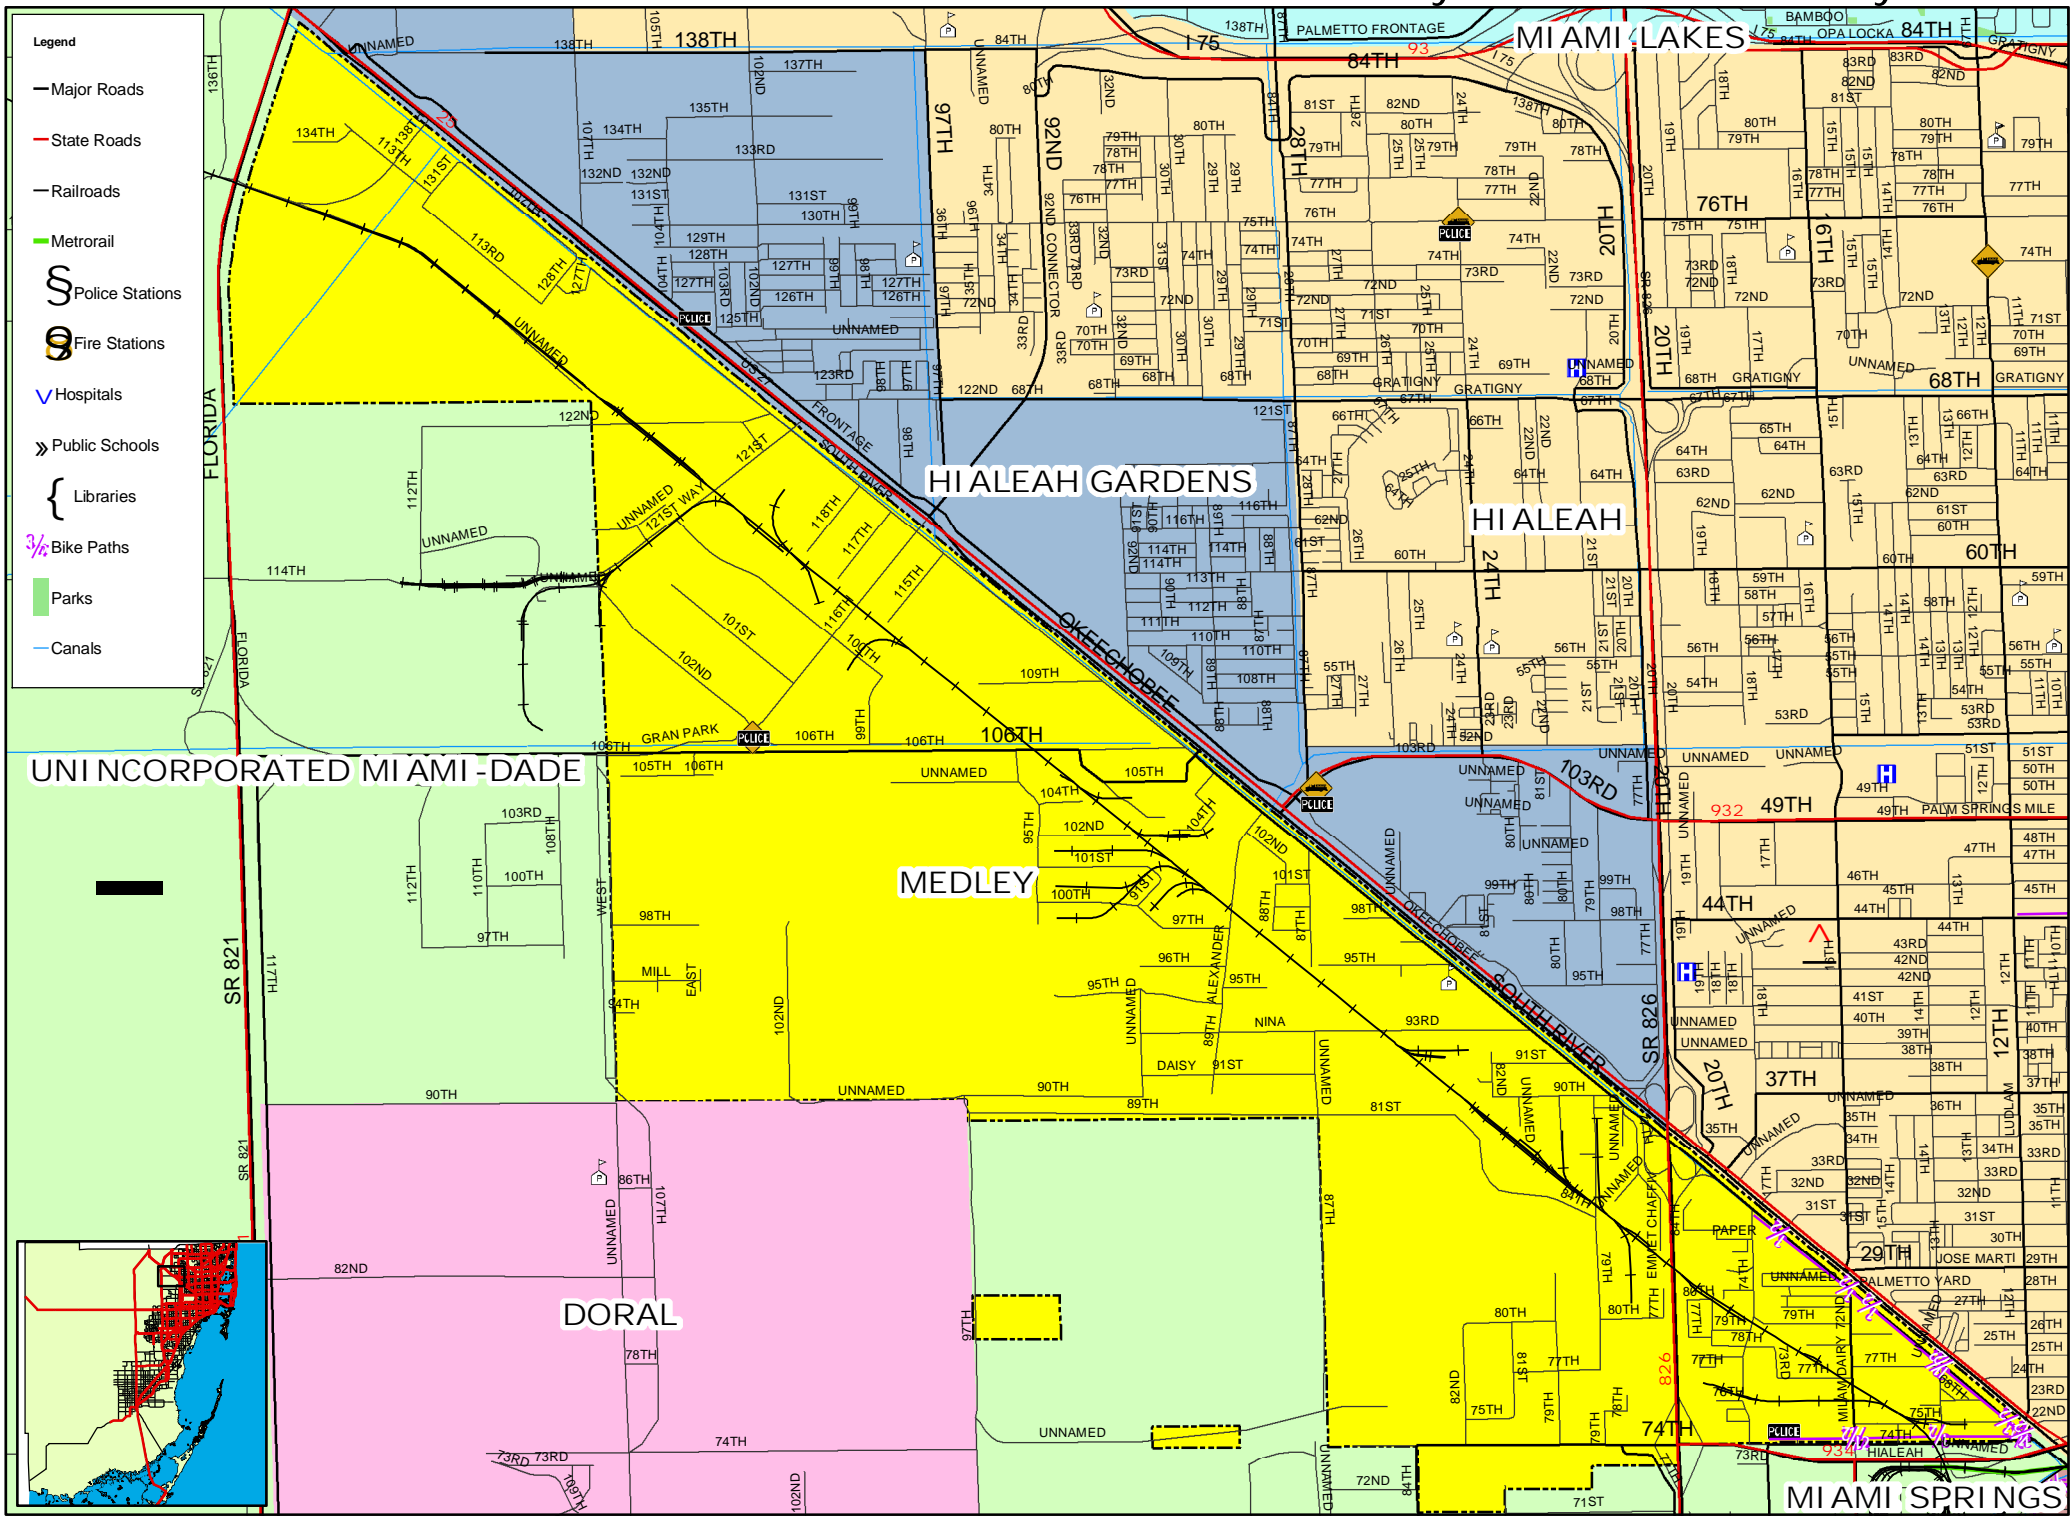

Town of Medley, Miami-Dade County, Florida