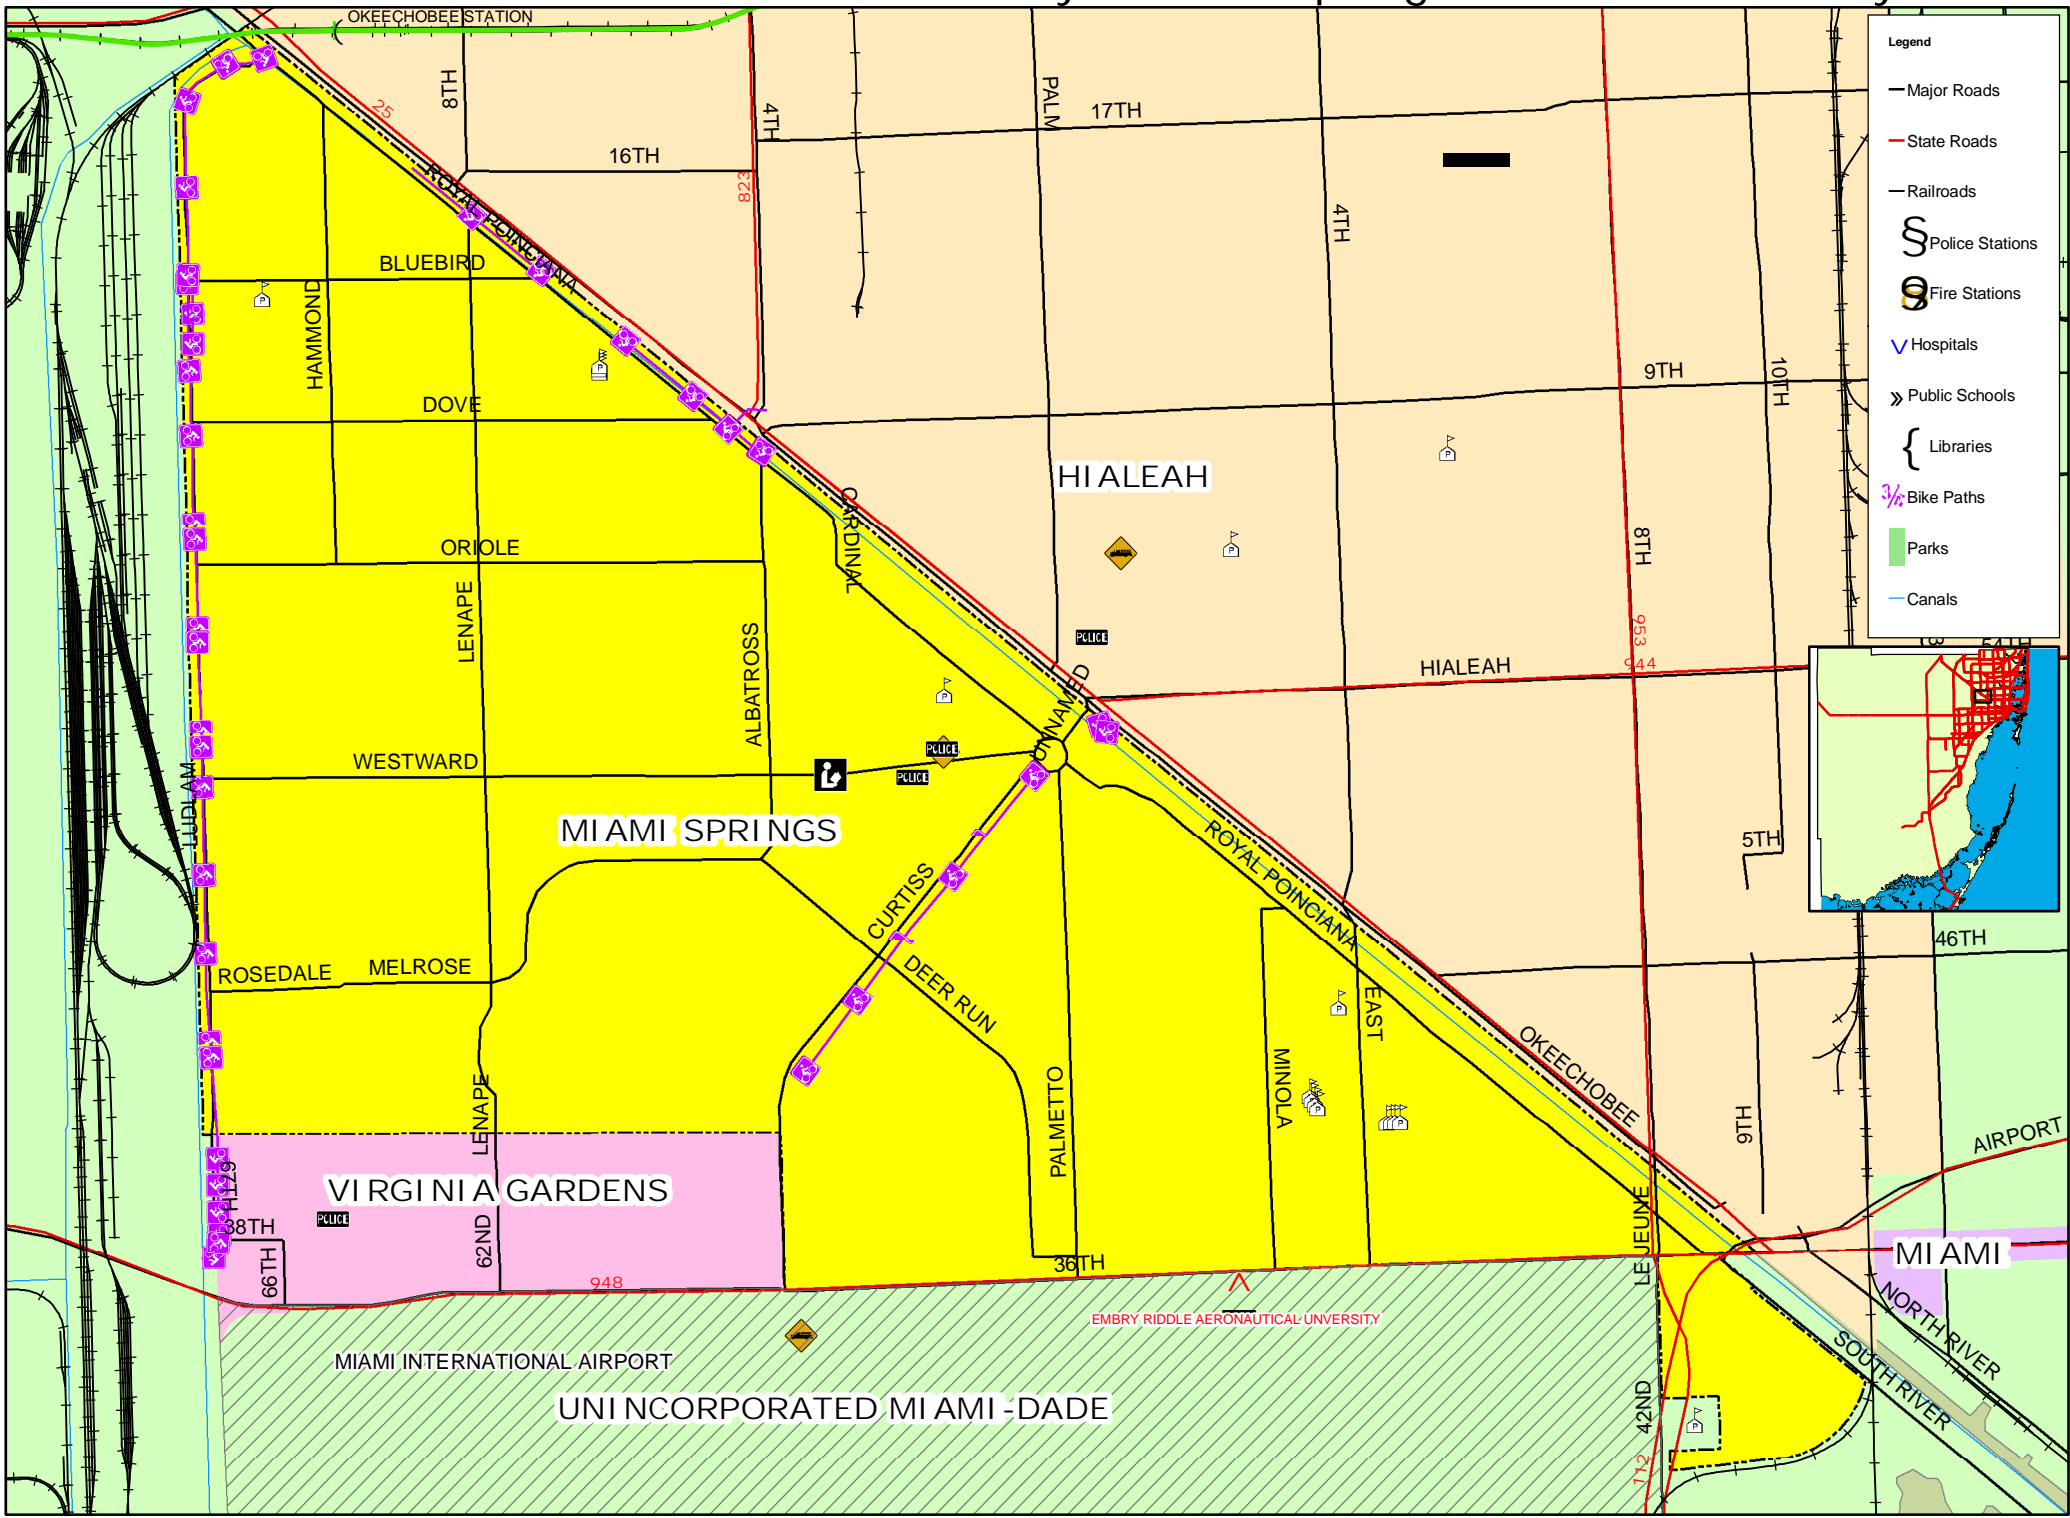

City of Miami Springs, Miami-Dade County, Florida