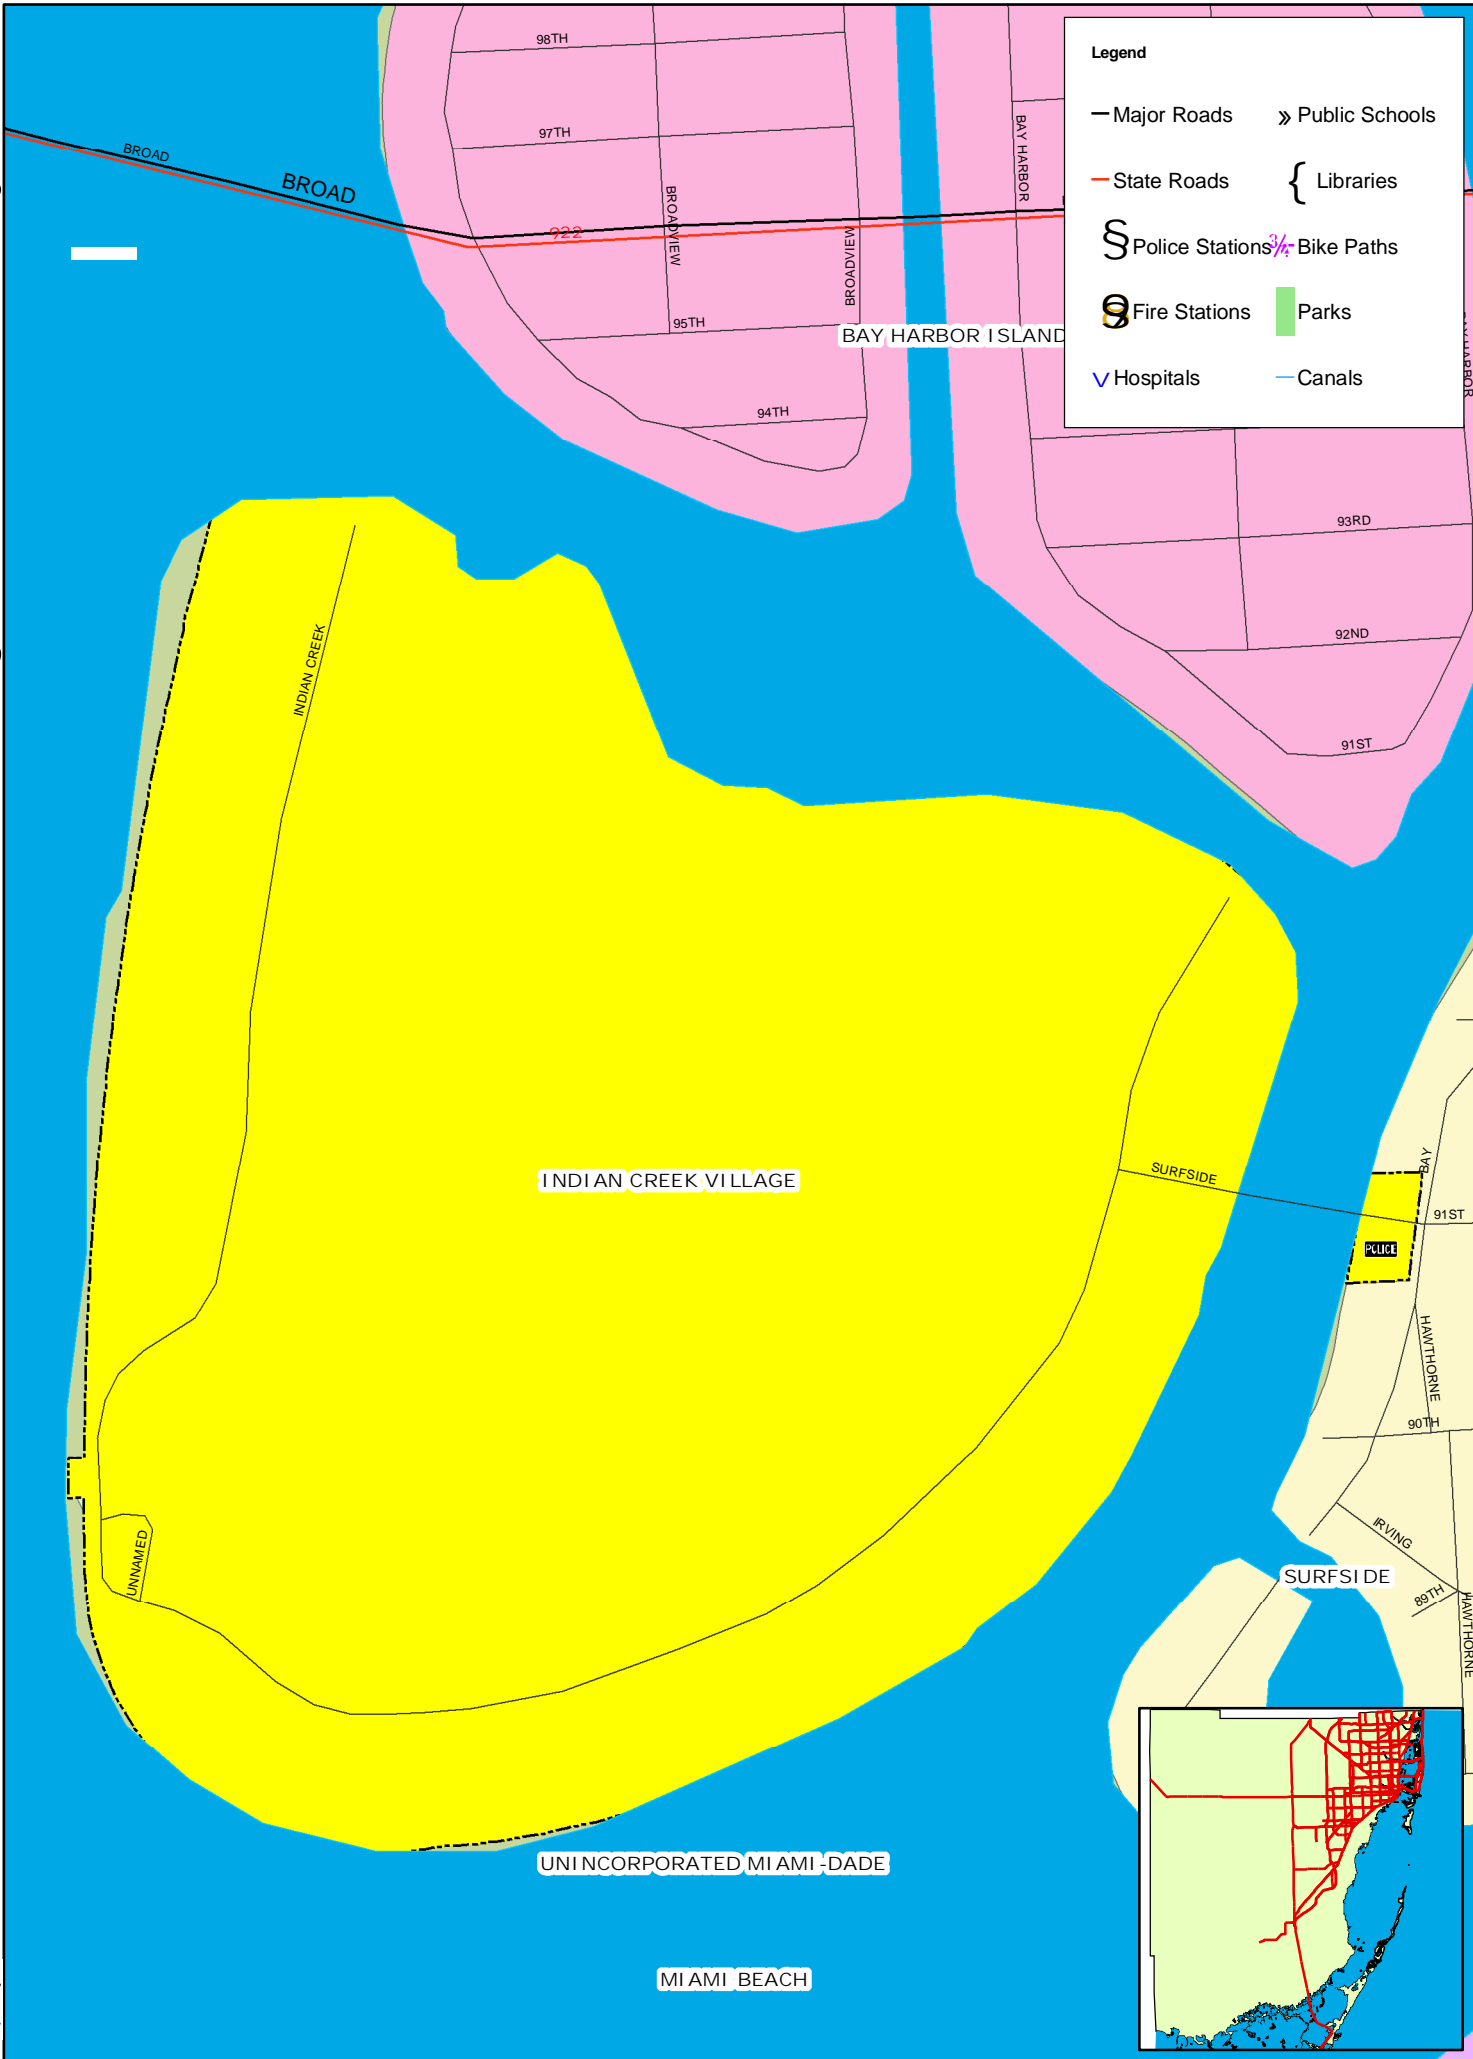

Indian Creek Village, Miami-Dade County, Florida

Metropolitan Planning Organization for the Miami Urbanized Area

Legend

- Major Roads
- State Roads
- § Police Stations
- 🚒 Fire Stations
- 🏥 Hospitals
- » Public Schools
- { Libraries
- 🚲 Bike Paths
- 🌳 Parks
- Canals