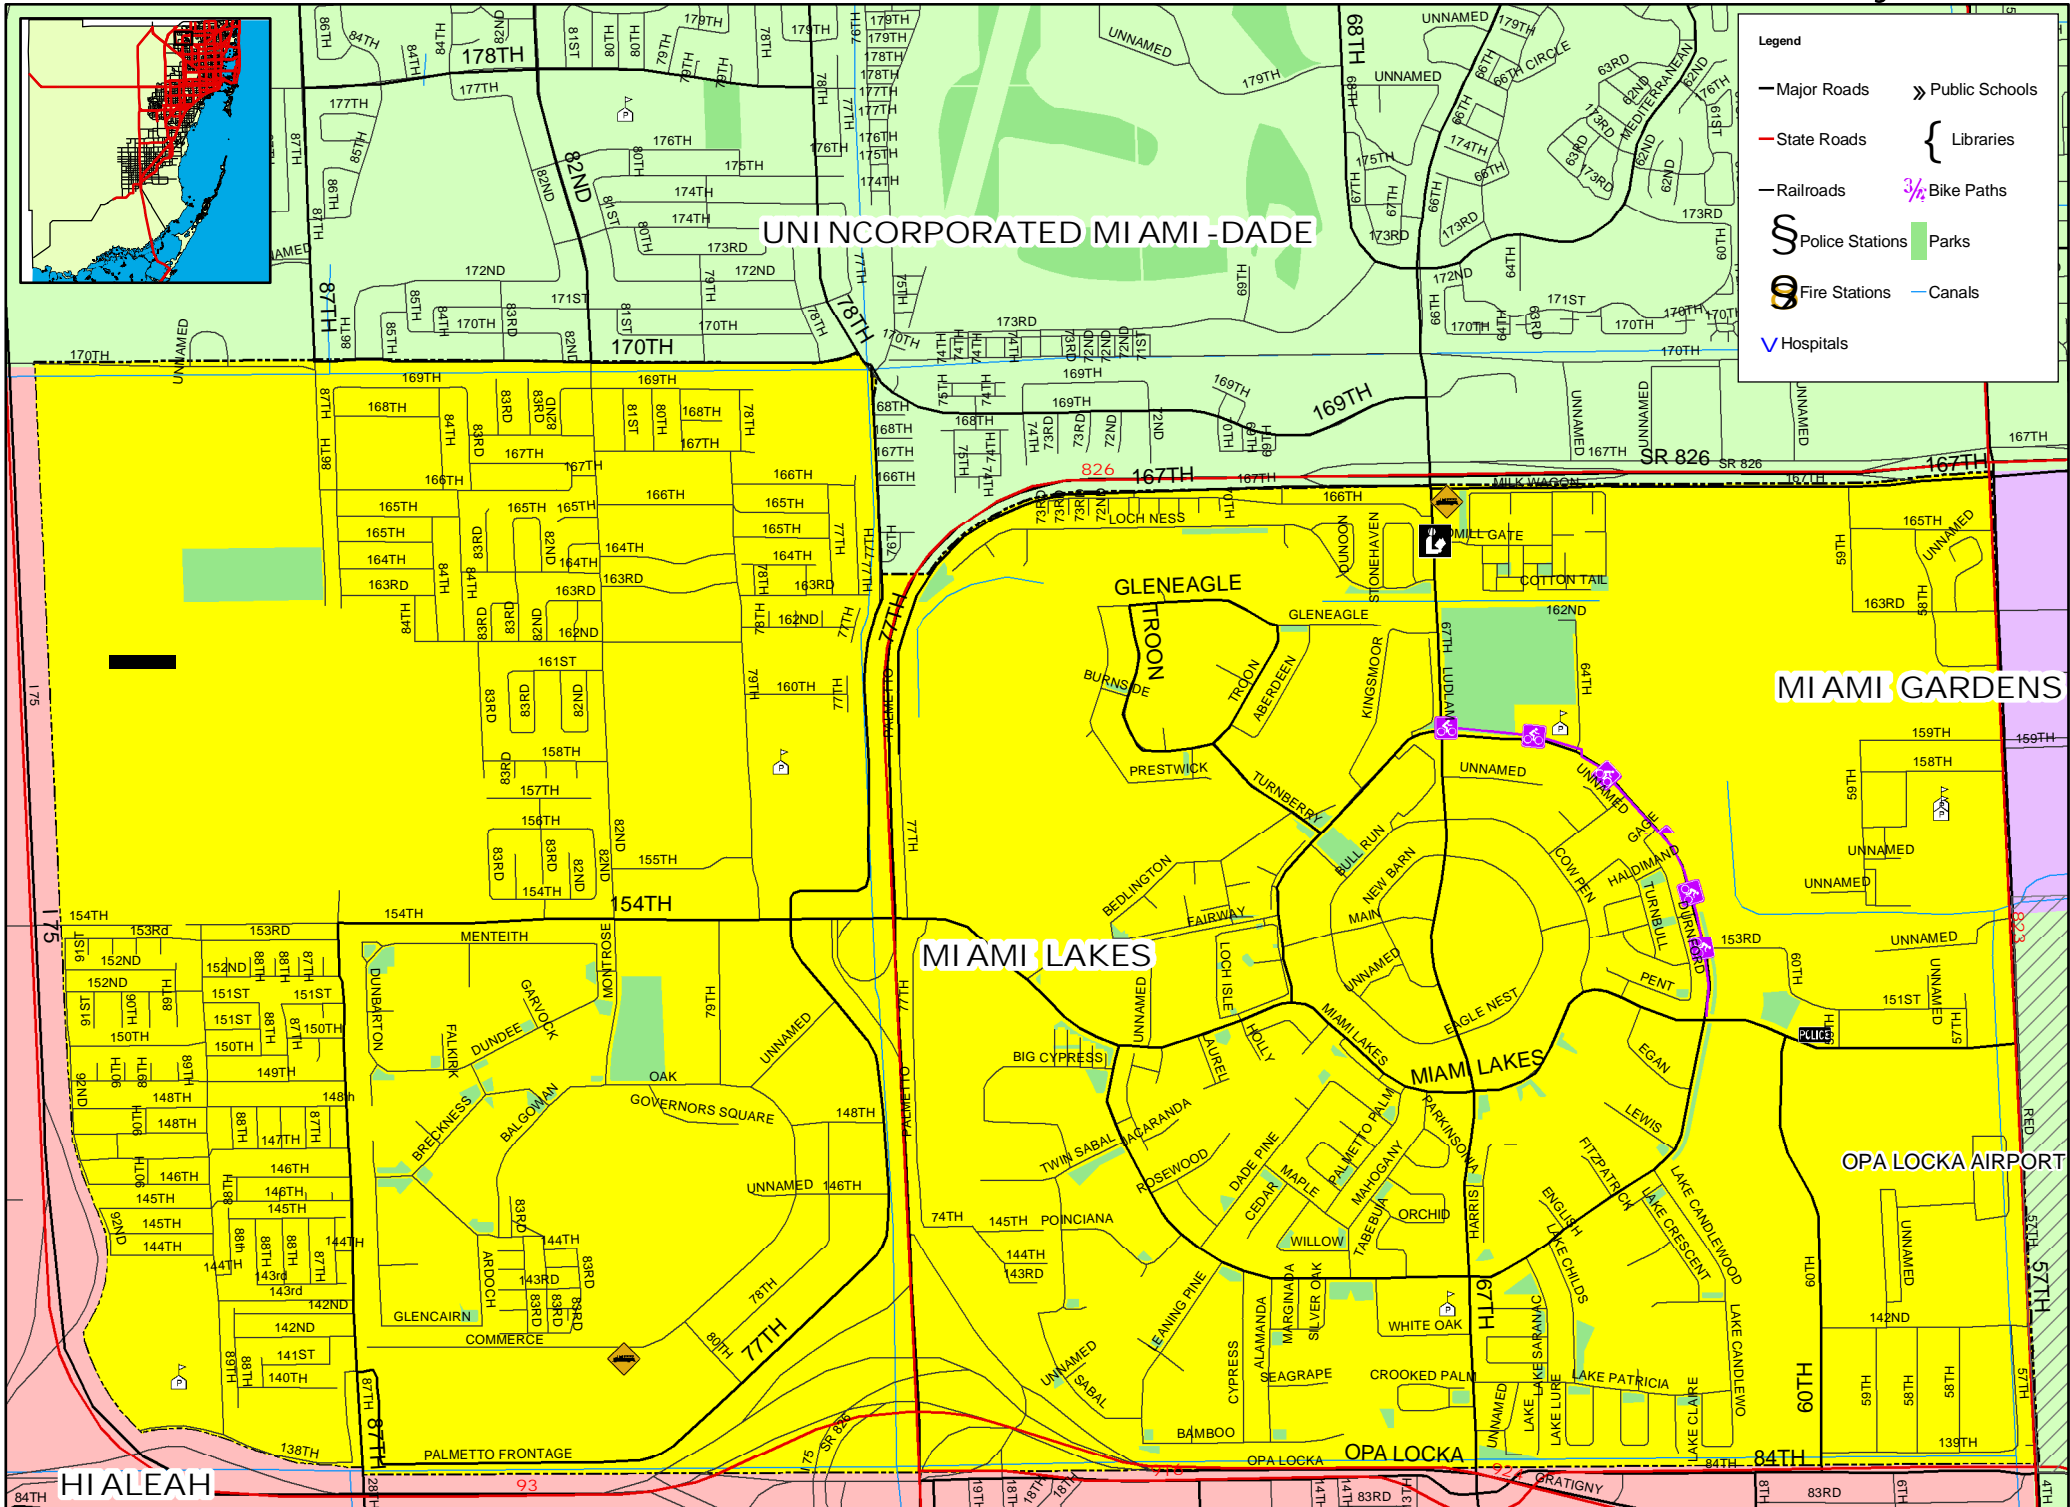

Town of Medley, Miami-Dade County, Florida

City of Miami, Miami-Dade County, Florida

Metropolitan Planning Organization for the Miami Urbanized Area

- Legend**
- Major Roads
 - State Roads
 - Metrorail
 - Metromover
 - Railroads
 - Ⓢ Police Stations
 - Ⓢ Fire Stations
 - Ⓜ Hospitals
 - » Public Schools
 - { Libraries
 - Parks
 - Canals
 - 🚲 Bike Paths