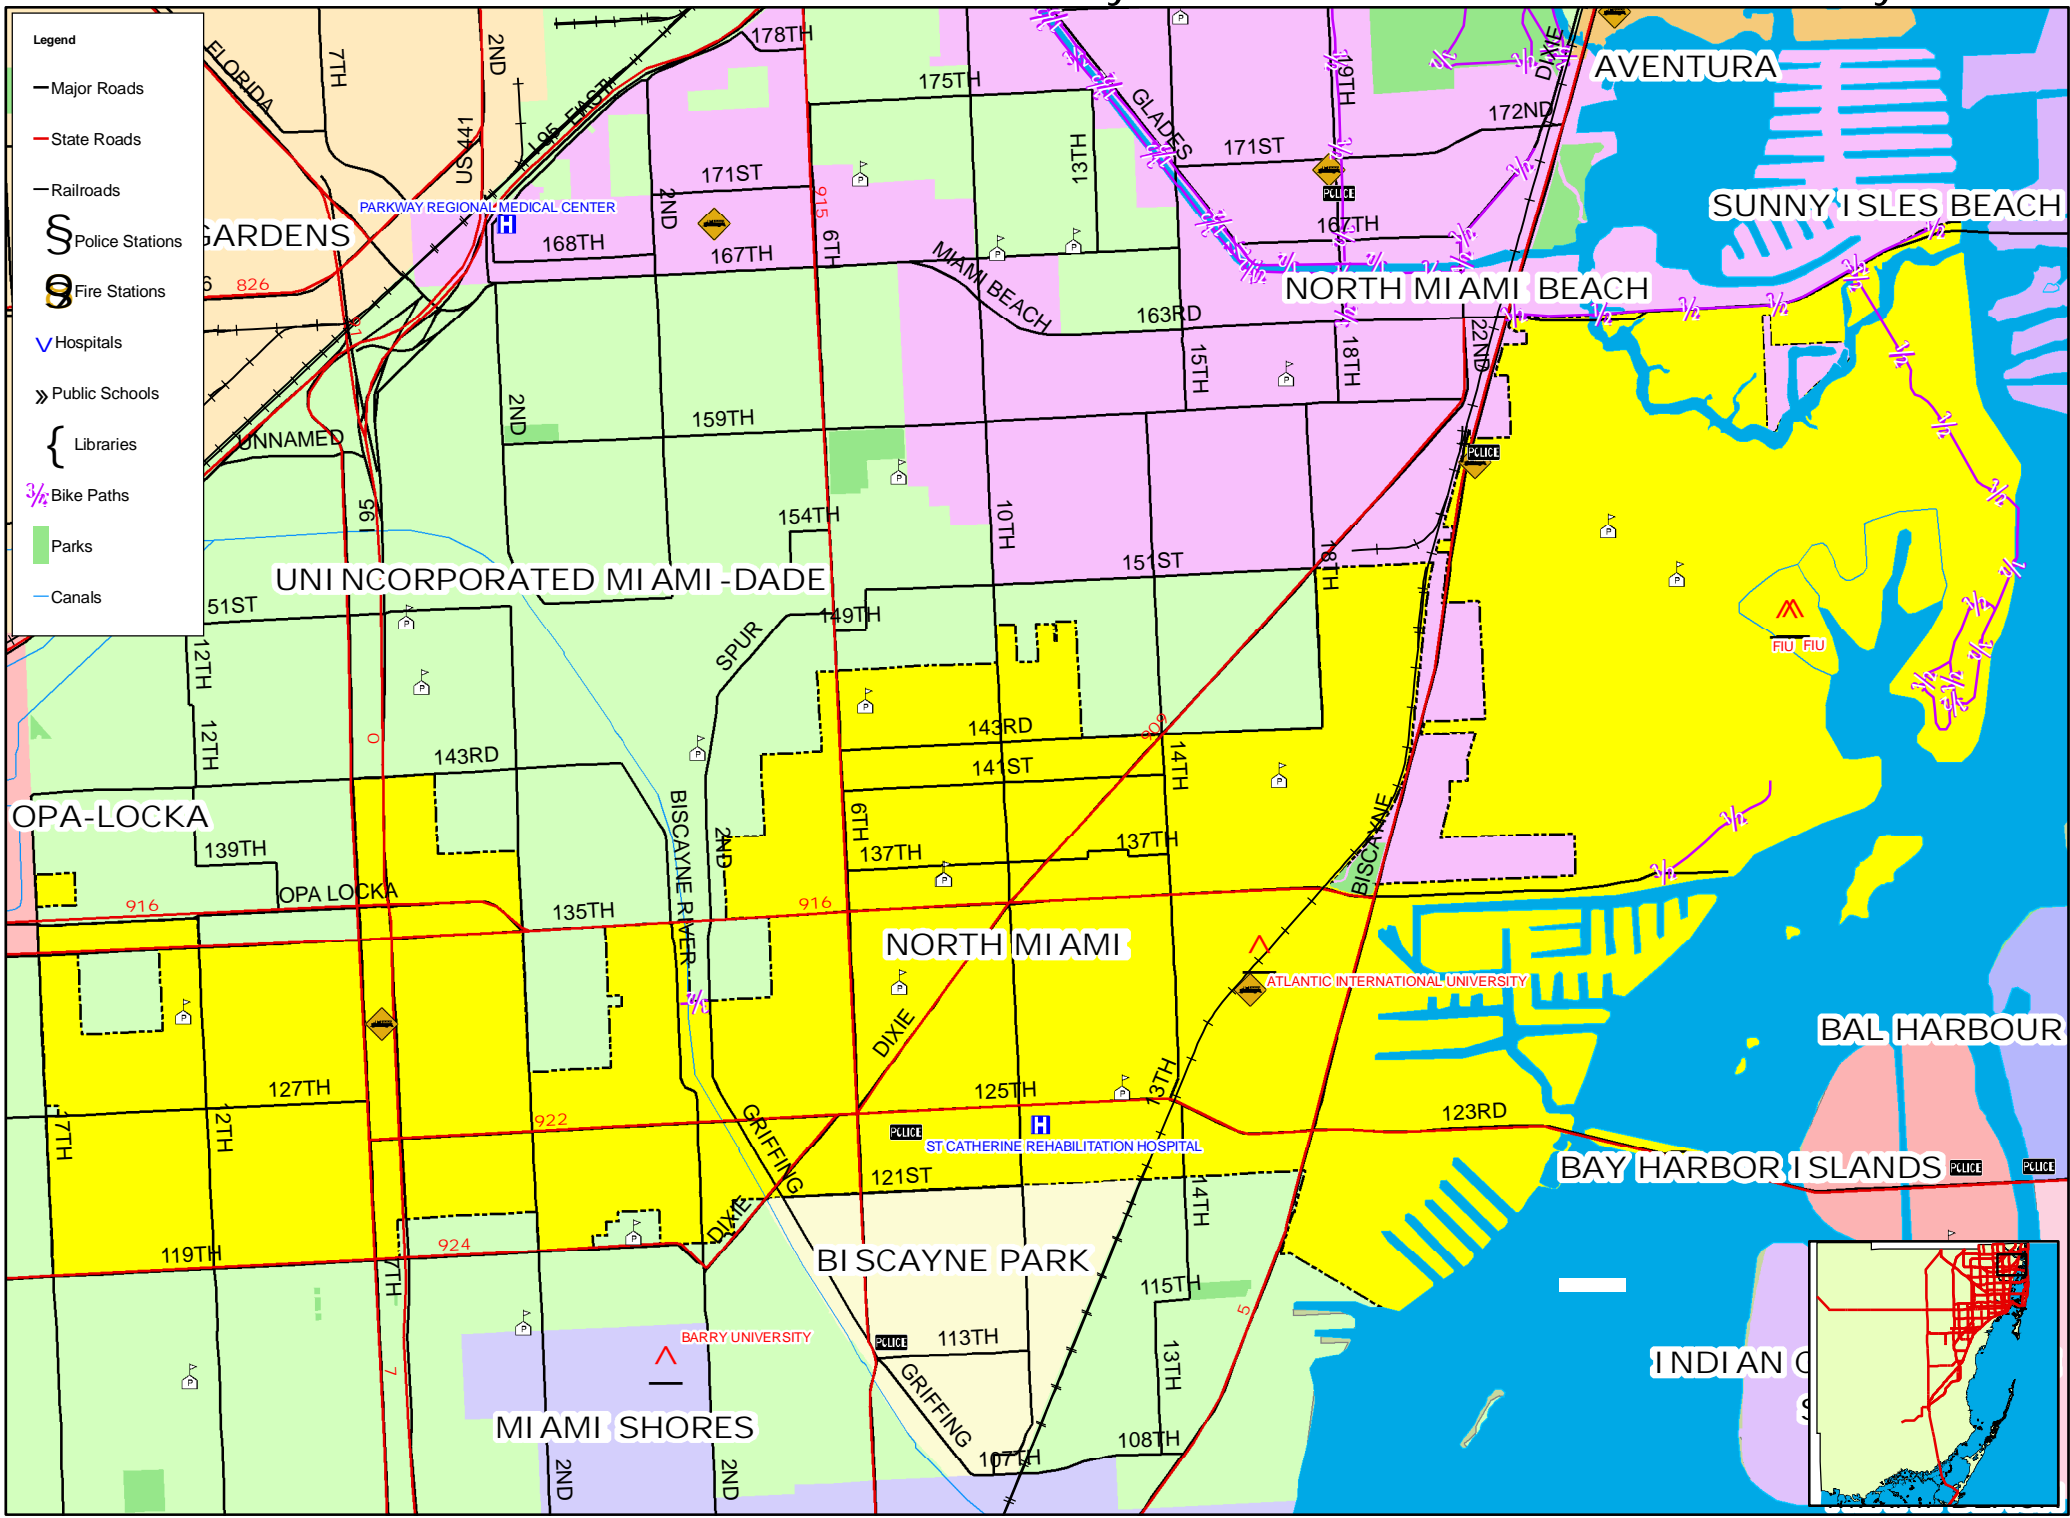

Legend

- Major Roads
- State Roads
- Railroads
- Ⓢ Police Stations
- Ⓢ Fire Stations
- Ⓜ Hospitals
- » Public Schools
- { Libraries
- 3/4 Bike Paths
- Parks
- Canals

UNINCORPORATED MIAMI-DADE

OPA-LOCKA

NORTH MIAMI

BISCAYNE PARK

MIAMI SHORES

BAY HARBOR ISLANDS

INDIAN CREEK

AVENTURA

SUNNY ISLES BEACH

NORTH MIAMI BEACH

BAL HARBOUR

PARKWAY REGIONAL MEDICAL CENTER

ST CATHERINE REHABILITATION HOSPITAL

ATLANTIC INTERNATIONAL UNIVERSITY

BARRY UNIVERSITY

FIU FIU

UNNAMED

51ST

139TH

127TH

119TH

7TH

168TH

159TH

12TH

135TH

121ST

113TH

171ST

167TH

154TH

143RD

141ST

125TH

115TH

175TH

178TH

151ST

149TH

144TH

137TH

133TH

177TH

173TH

155TH

147TH

142ND

139TH

131TH

179TH

175TH

157TH

151ST

146TH

140TH

134TH

181ST

177TH

159TH

153RD

148TH

142ND

136TH

183RD

179TH

161ST

155TH

150TH

144TH

138TH

185TH

181TH

163RD

157TH

152ND

146TH

140TH

187TH

183TH

165RD

159TH

154TH

148TH

142ND

189TH

185TH

167RD

161ST

156TH

150TH

144TH

191ST

187TH

169RD

163TH

158TH

152ND

146TH

193RD

189TH

171RD

165TH

160TH

154TH

148TH

195TH

191TH

173RD

167TH

162TH

156TH

150TH

197TH

193TH

175RD

169TH

164TH

158TH

152ND

199TH

195TH

177RD

171TH

166TH

160TH

154TH

201ST

197TH

179RD

173TH

168TH

162TH

156TH

203RD

199TH

181RD

175TH

170TH

164TH

158TH

205TH

201TH

183RD

177TH

172TH

166TH

160TH

207TH

203TH

185RD

179TH

174TH

168TH

162TH

209TH

205TH

187RD

181TH

176TH

170TH

164TH

211TH

207TH

189RD

183TH

178TH

172TH

166TH

213TH

209TH

191RD

185TH

180TH

174TH

168TH

215TH

211TH

193RD

187TH

182TH

176TH

170TH

217TH

213TH

195RD

189TH

184TH

178TH

172TH

219TH

215TH

197RD

191TH

186TH

180TH

174TH

221TH

217TH

199RD

193TH

188TH

182TH

176TH

223TH

219TH

201RD

195TH

190TH

184TH

178TH

225TH

221TH

203RD

197TH

192TH

186TH

180TH

227TH

223TH

205RD

199TH

194TH

188TH

182TH

229TH

225TH

207RD

201TH

196TH

190TH

184TH

231TH

227TH

209RD

203TH

198TH

192TH

186TH

233TH

229TH

211RD

205TH

200TH

194TH

188TH

235TH

231TH

213RD

207TH

202TH

196TH

190TH

237TH

233TH

215RD

209TH

204TH

198TH

192TH

239TH

235TH

217RD

211TH

206TH

200TH

194TH

241TH

237TH

219RD

213TH

208TH

202TH

196TH

243TH

239TH

221RD

215TH

210TH

204TH

198TH

245TH

241TH

223RD

217TH

212TH

206TH

200TH

247TH

243TH

225RD

219TH