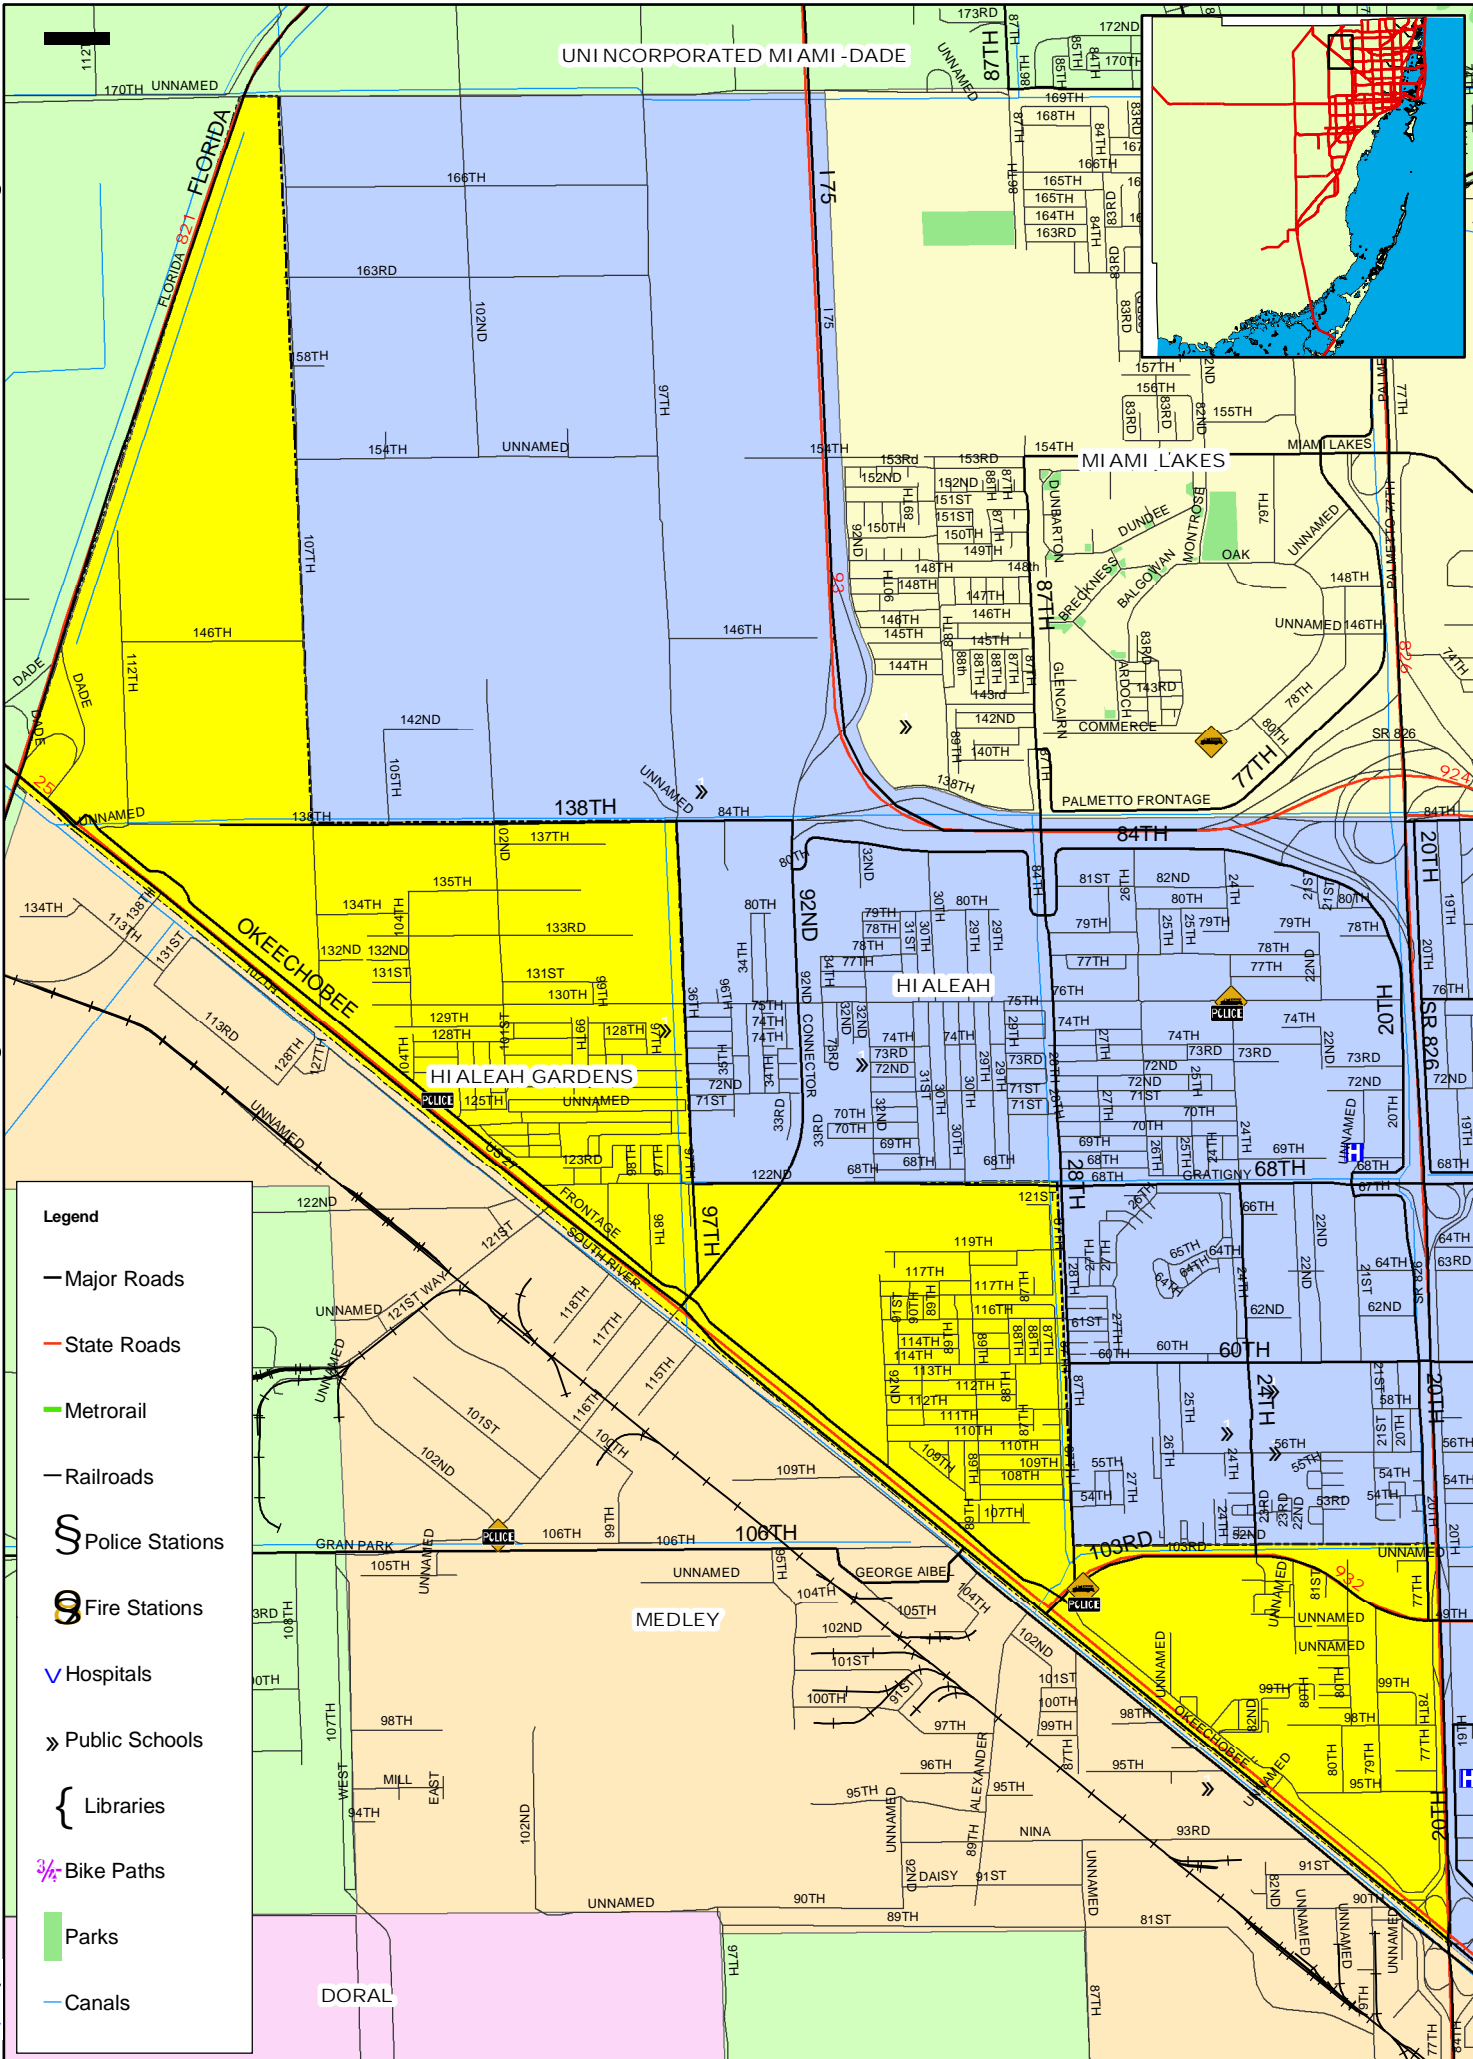

City of Hialeah Gardens, Miami-Dade County, Florida

Metropolitan Planning Organization for the Miami Urbanized Area

1. **Legend**
2. Major Roads
   - State Roads
   - Metrorail
   - Railroads
   - Police Stations
   - Fire Stations
   - Hospitals
   - Public Schools
   - Libraries
   - Bike Paths
   - Parks
   - Canals