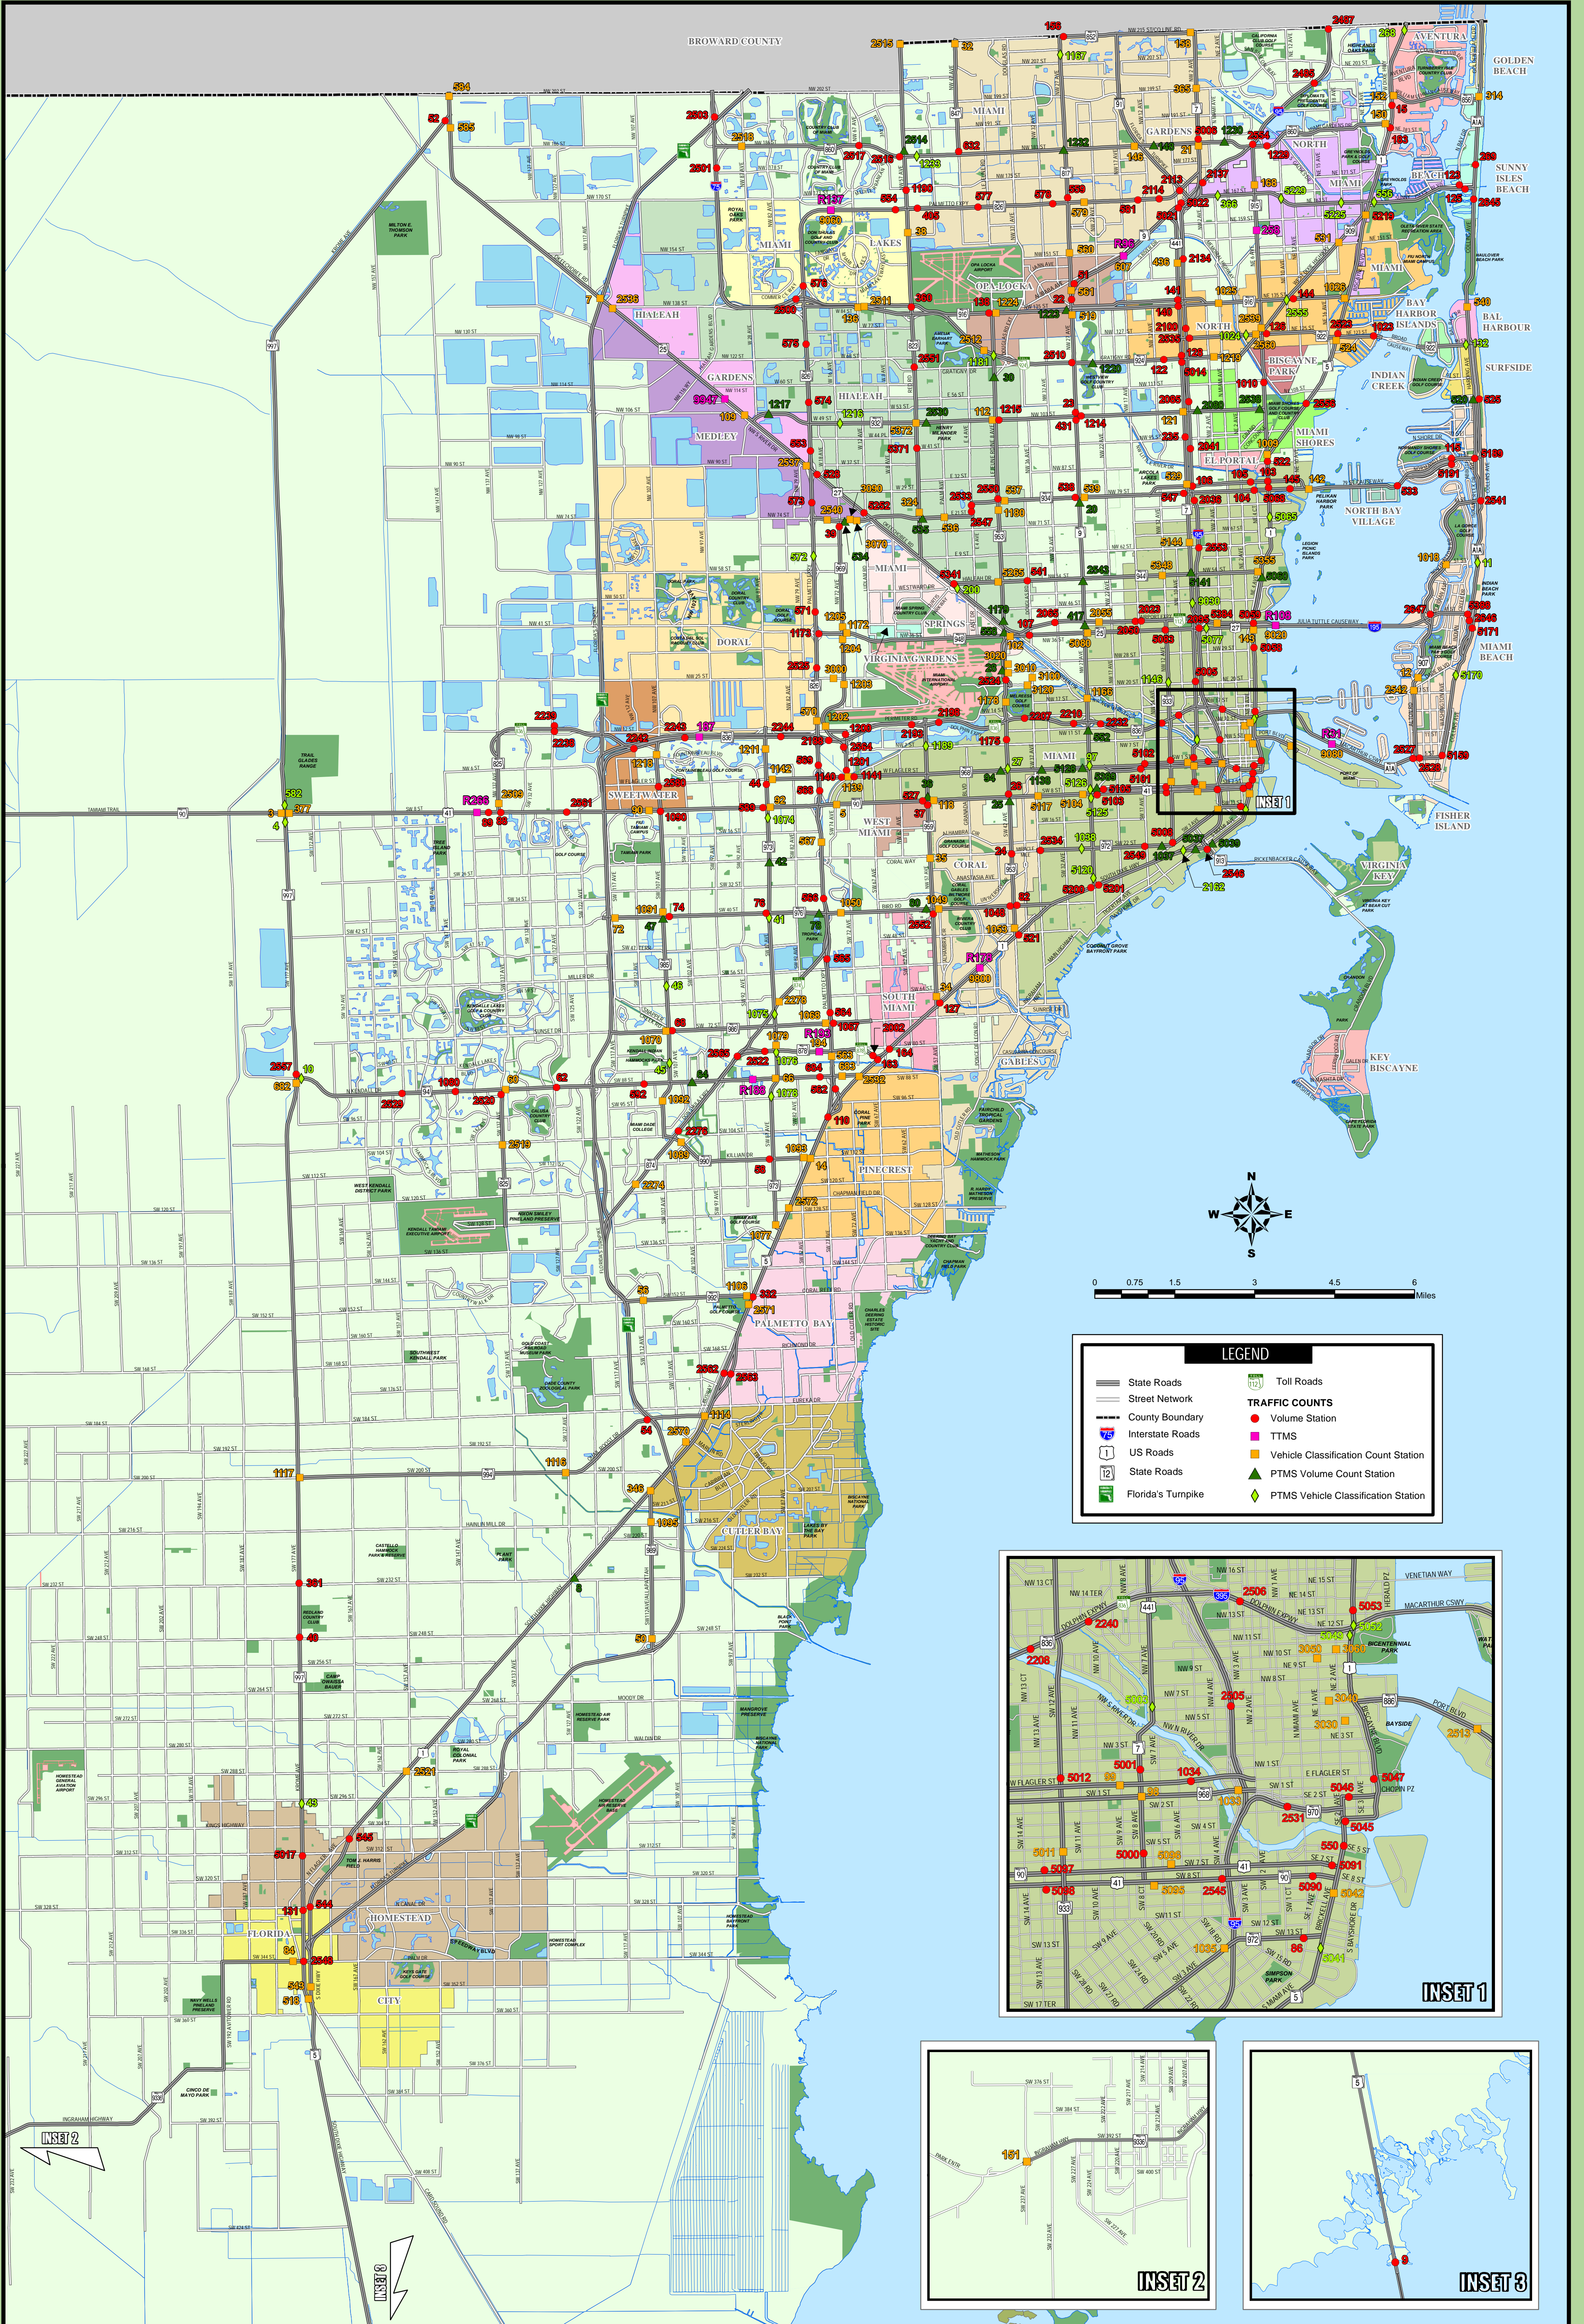

# MIAMI DADE ROUTINE TRAFFIC COUNT STATIONS

JULY 2013