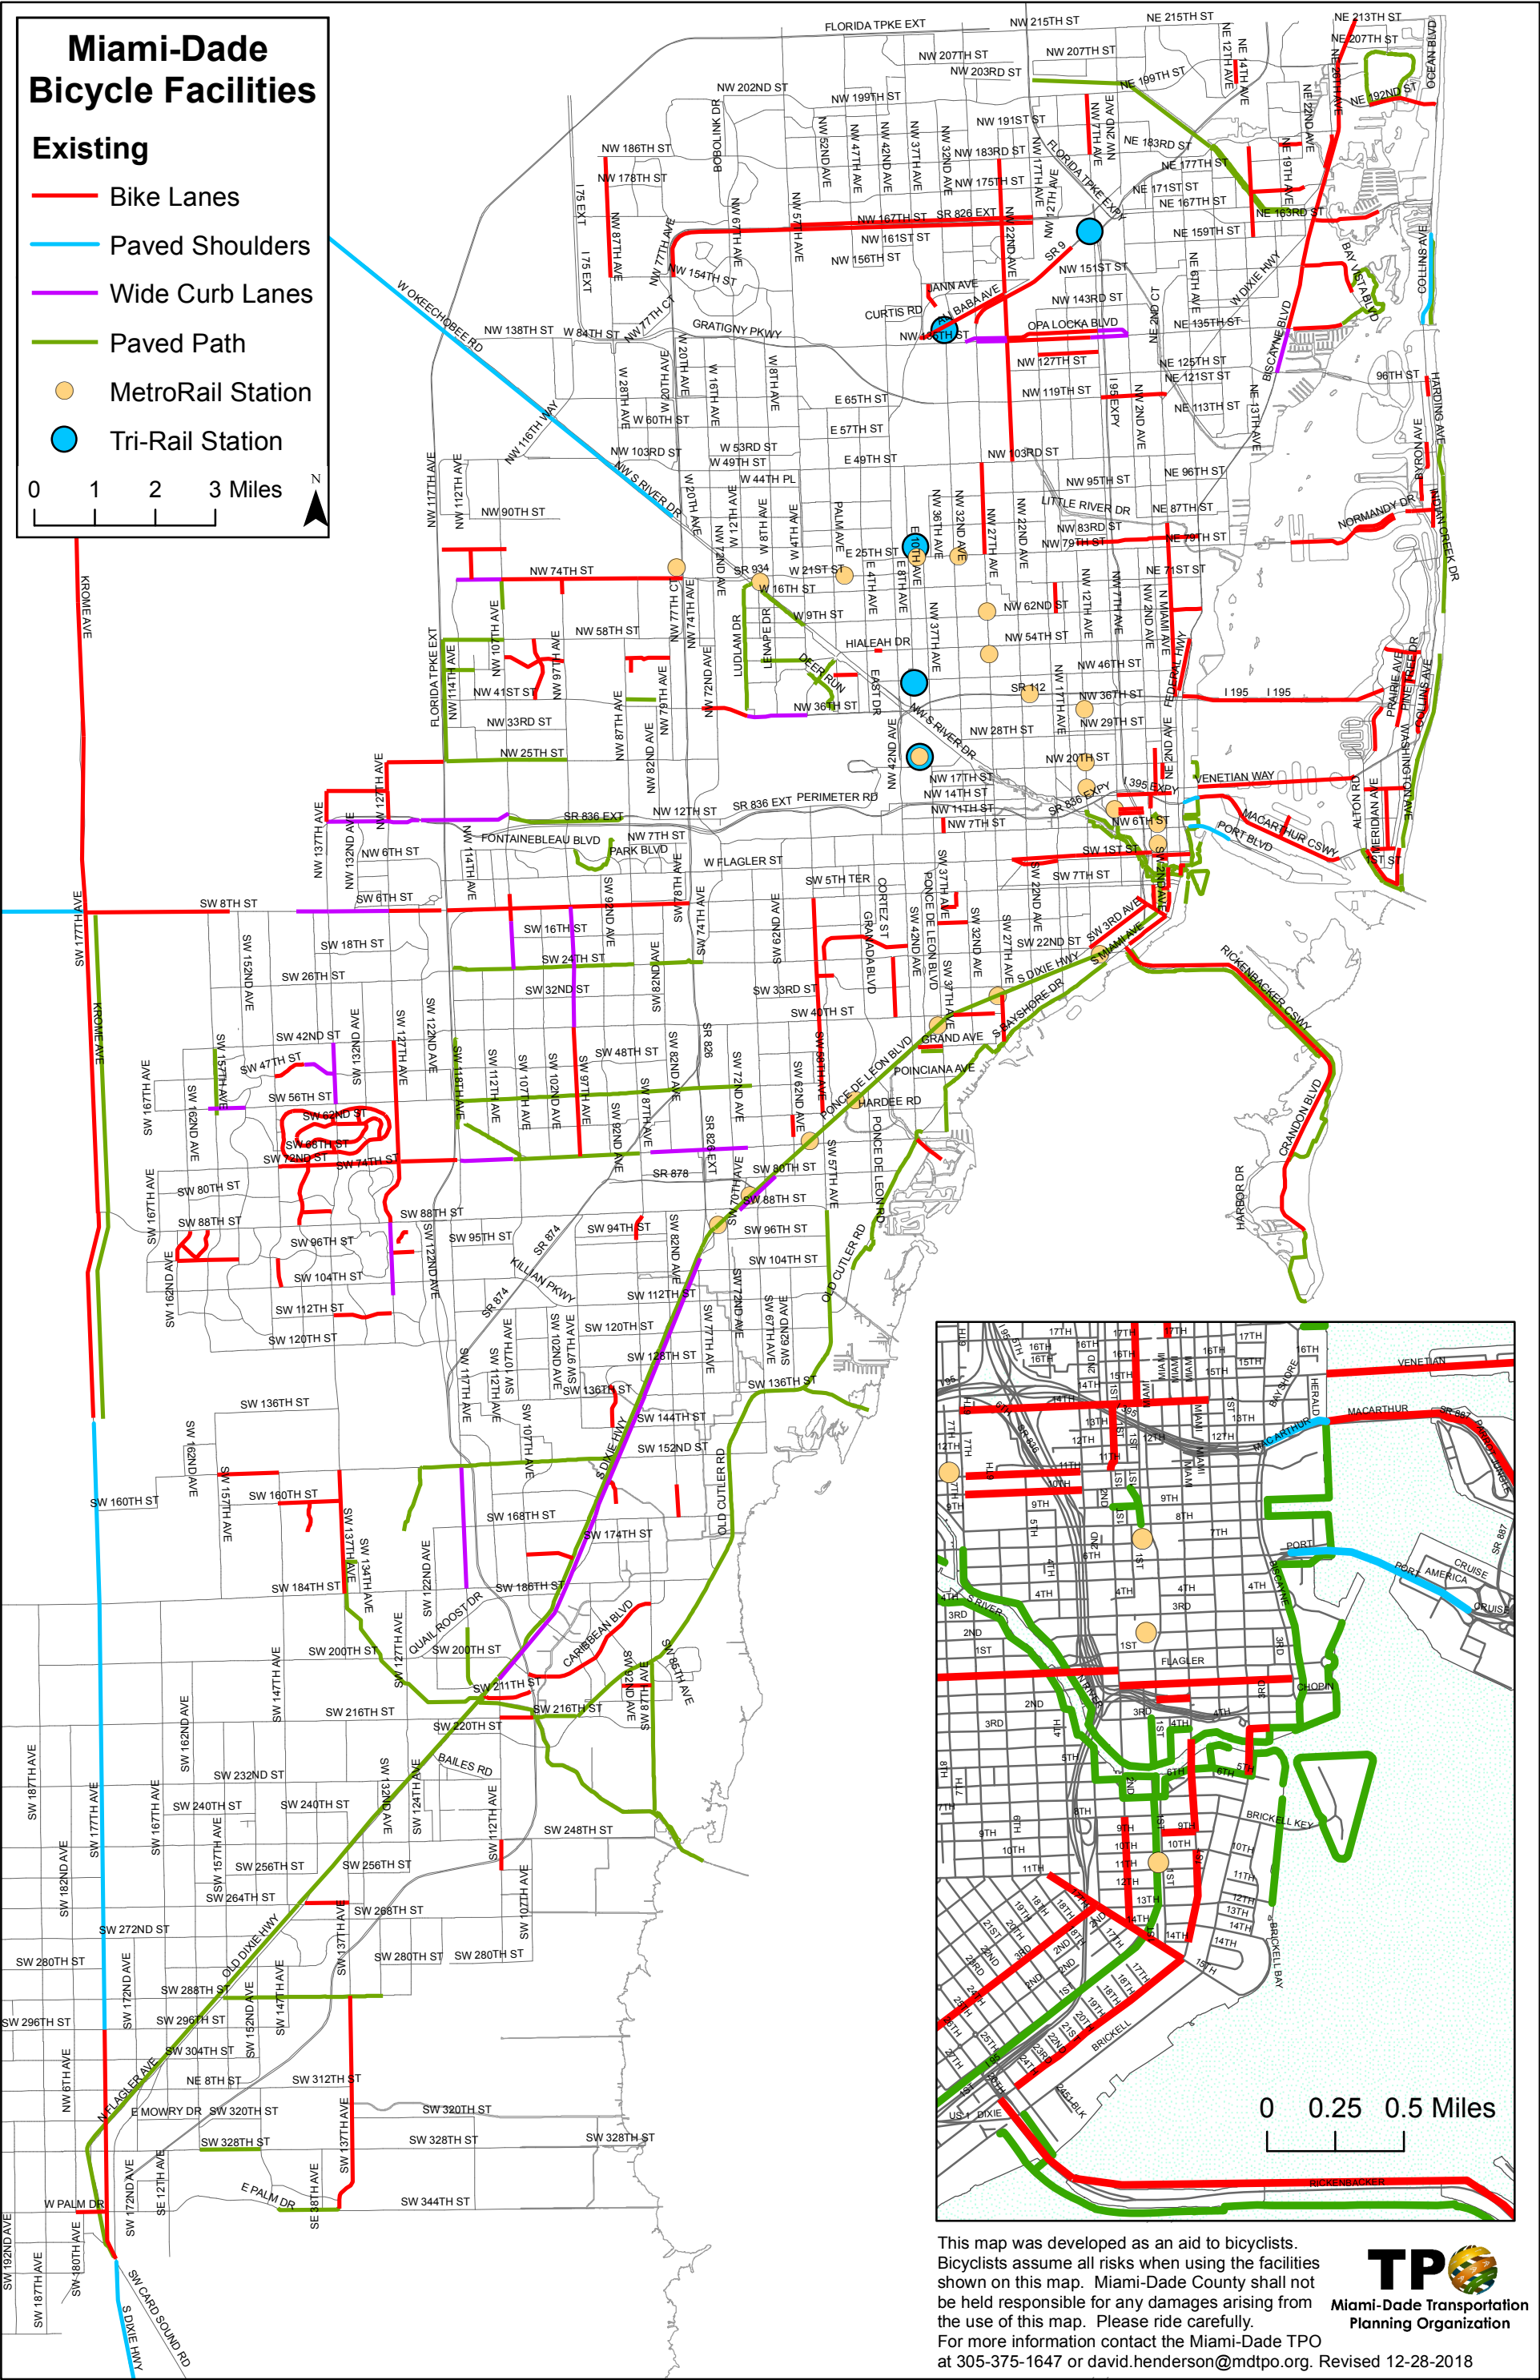

# Miami-Dade Bicycle Facilities

## Existing

- Bike Lanes
- Paved Shoulders
- Wide Curb Lanes
- Paved Path
- MetroRail Station
- Tri-Rail Station

0 1 2 3 Miles

This map was developed as an aid to bicyclists. Bicyclists assume all risks when using the facilities shown on this map. Miami-Dade County shall not be held responsible for any damages arising from the use of this map. Please ride carefully. For more information contact the Miami-Dade TPO at 305-375-1647 or david.henderson@mdtpo.org. Revised 12-28-2018