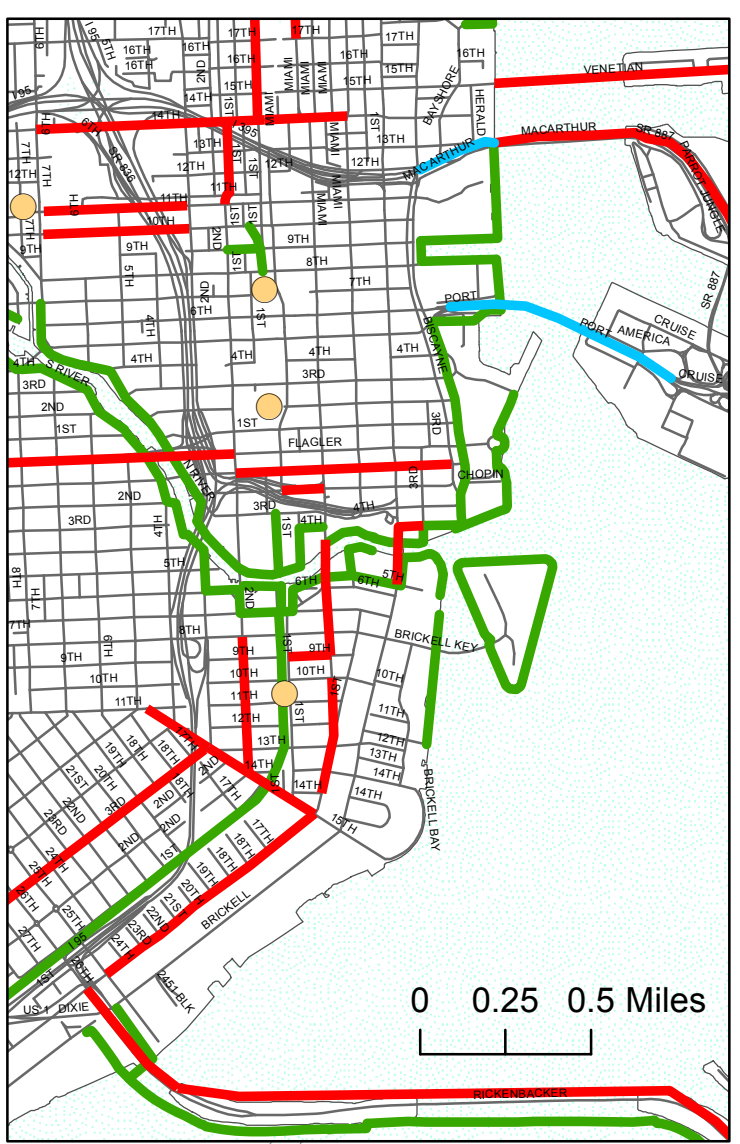

# Miami-Dade Bicycle Facilities

## Existing

- Bike Lanes
- Paved Shoulders
- Wide Curb Lanes
- Paved Path
- MetroRail Station
- Tri-Rail Station

0 1 2 3 Miles

This map was developed as an aid to bicyclists. Bicyclists assume all risks when using the facilities shown on this map. Miami-Dade County shall not be held responsible for any damages arising from the use of this map. Please ride carefully. For more information contact the Miami-Dade TPO at 305-375-1647 or david.henderson@mdtpo.org. Revised 12-28-2018