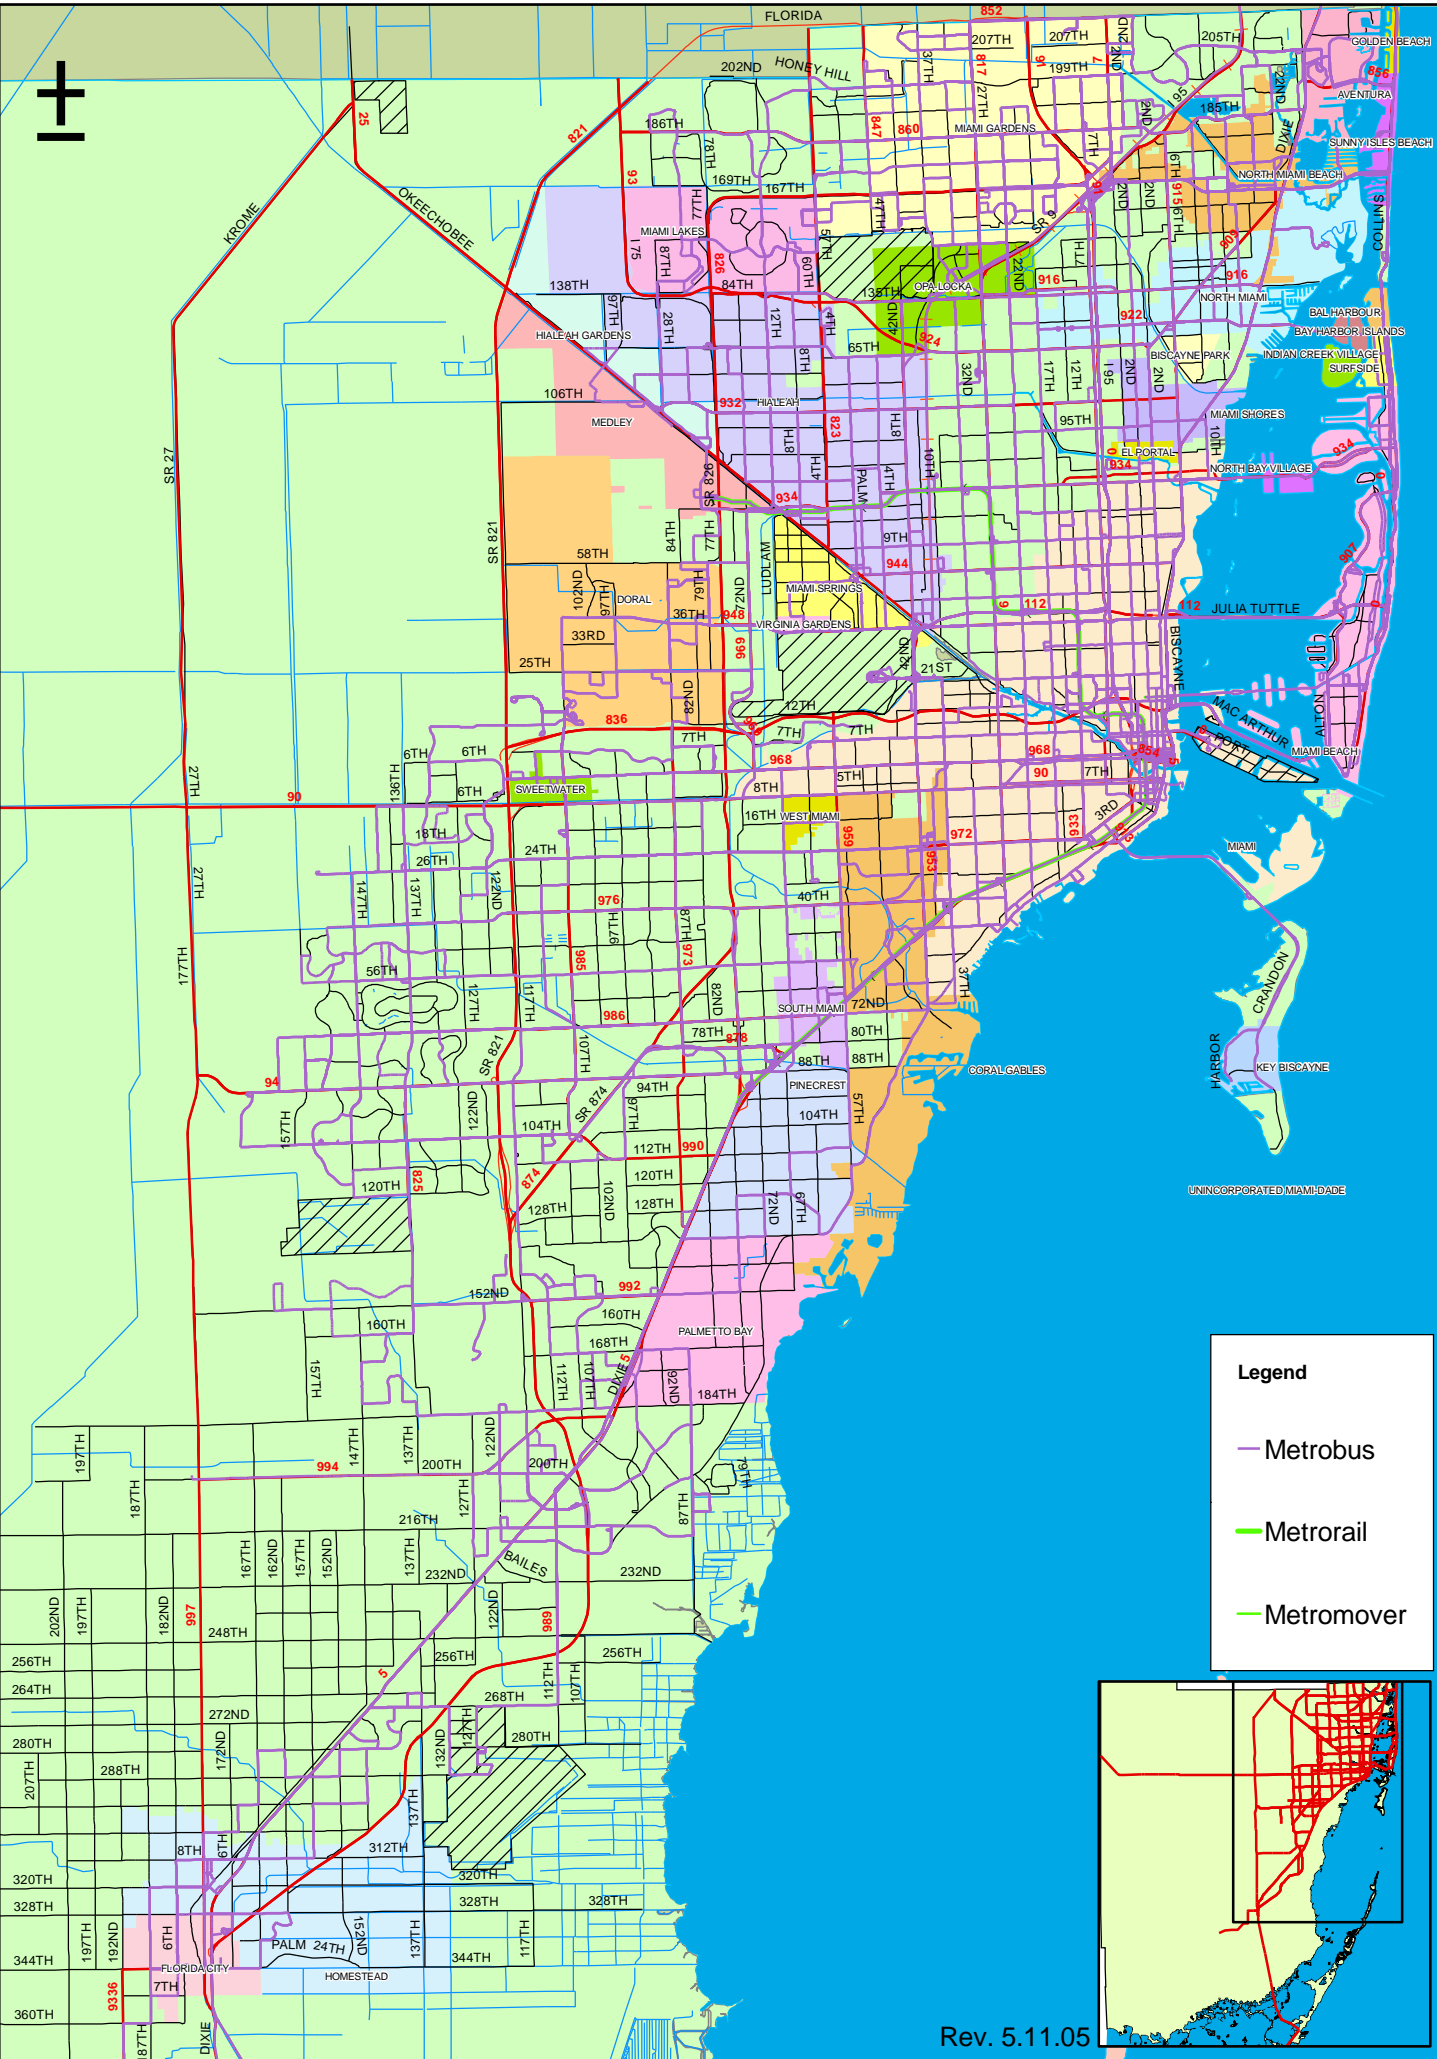

Miami-Dade County Metrobus Routes

Legend

- Metrobus
- Metrorail
- Metromover

Metropolitan Planning Organization
 for the Miami Urbanized Area