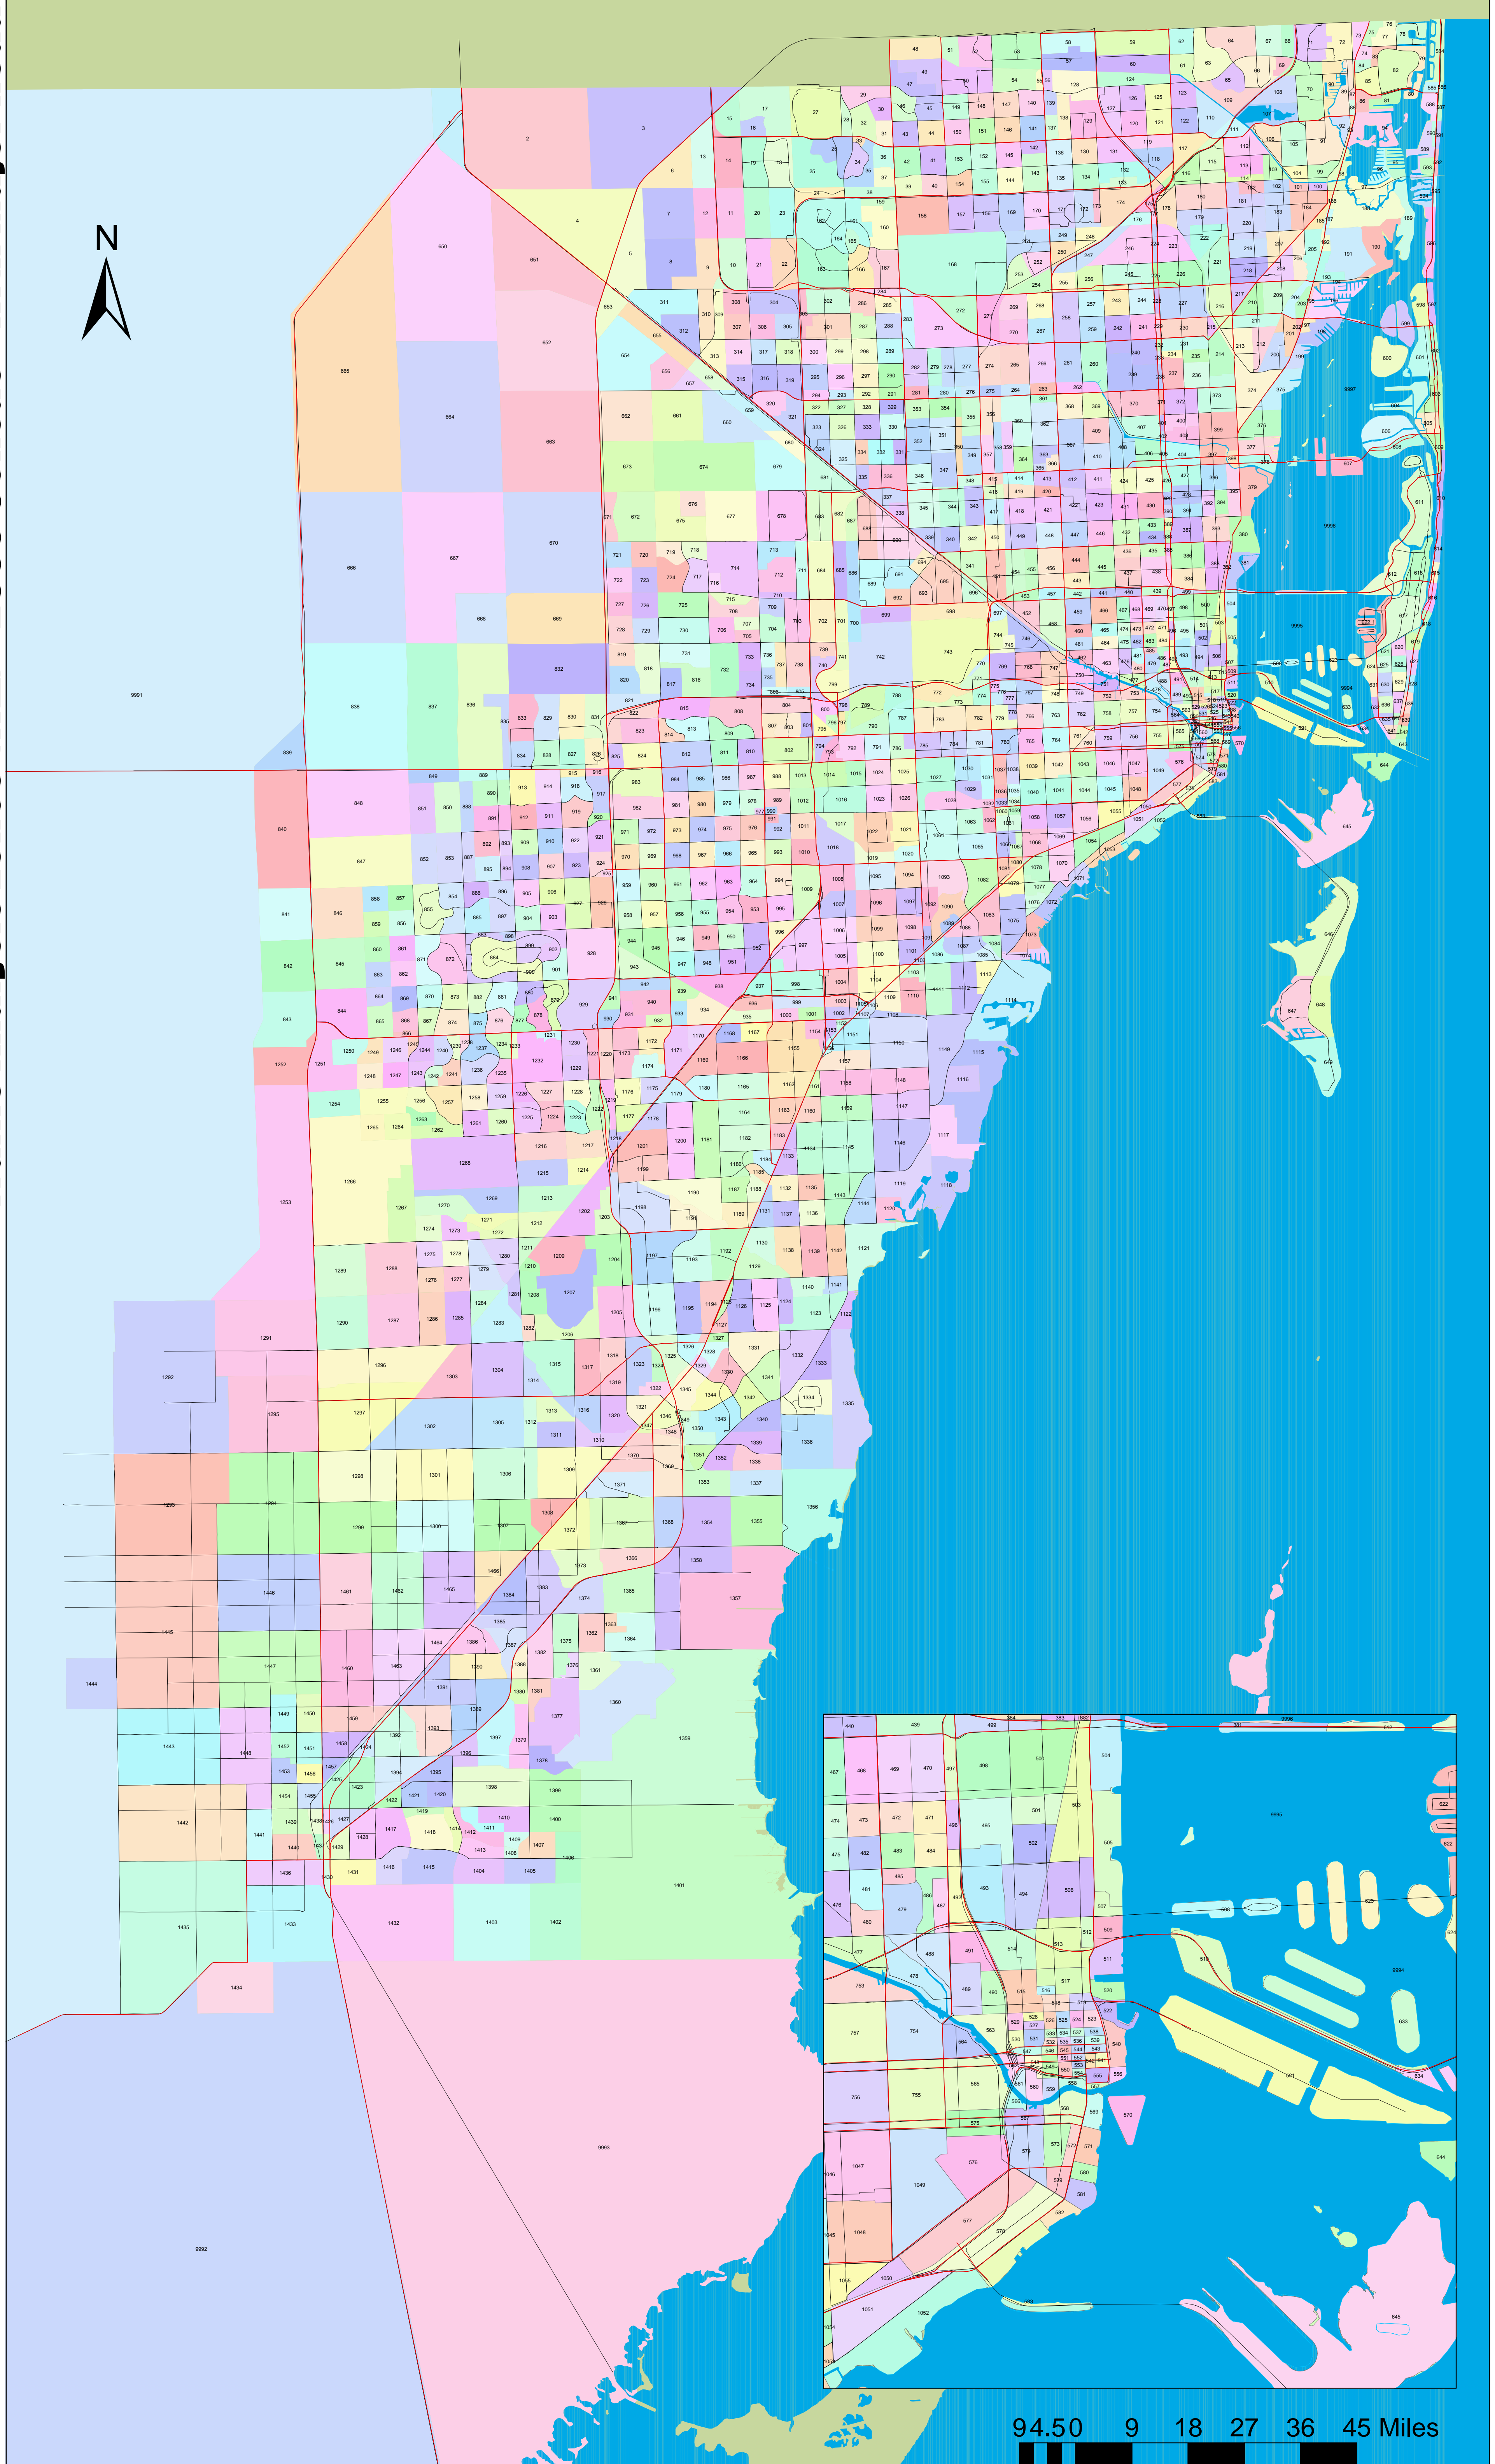

Miami-Dade County Traffic Analysis Zones (TAZ) - 2000 Census - with Major Roads

Metropolitan Planning Organization
for the Miami Urbanized Area
MPO

94.50 9 18 27 36 45 Miles